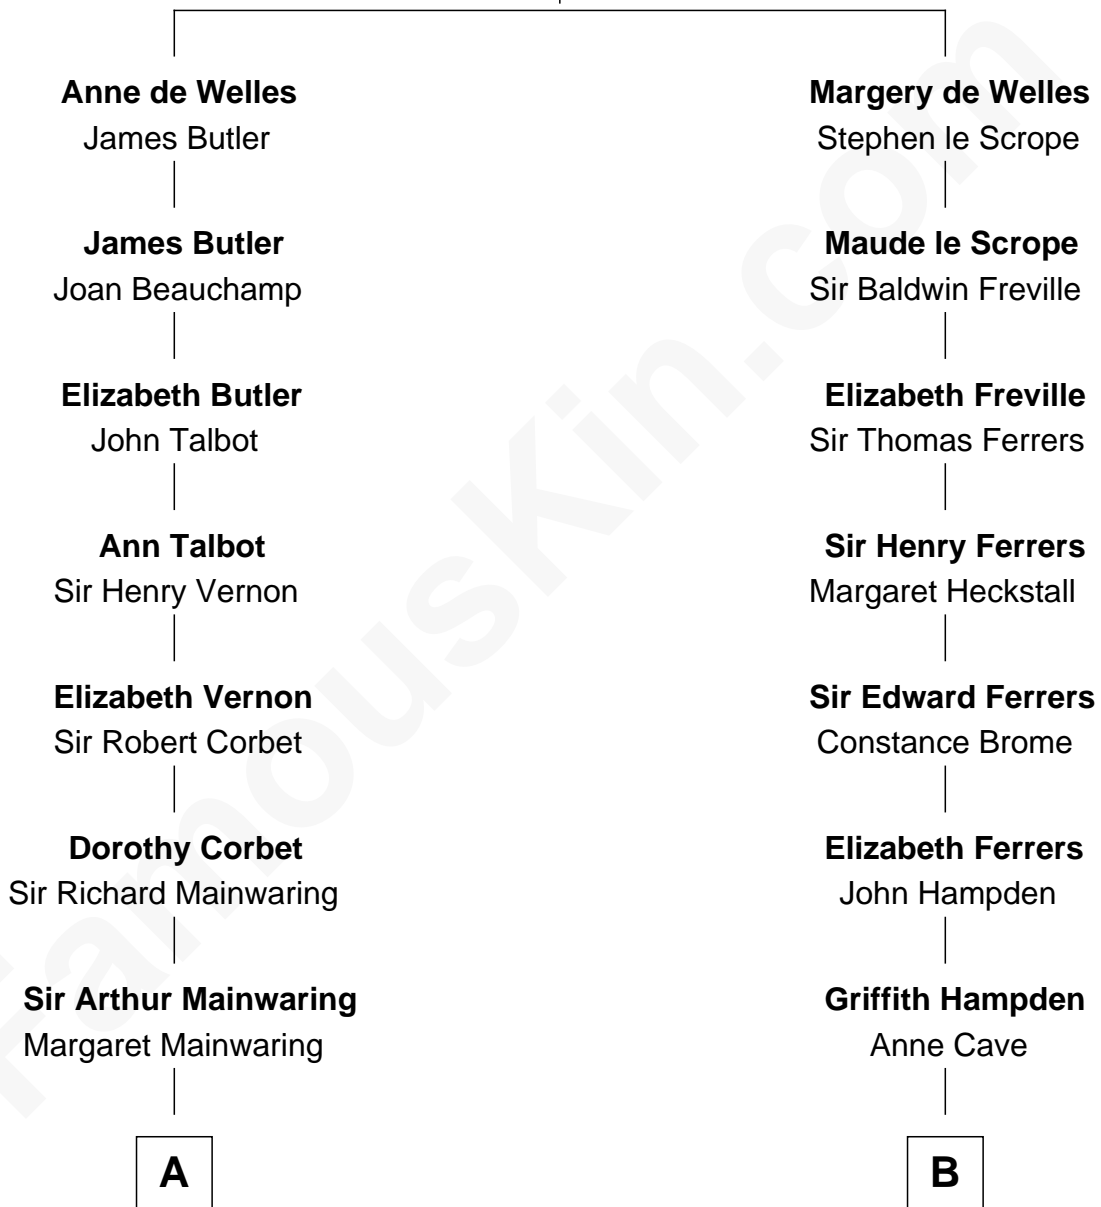

FamousKin.com

Relationship Chart of

Adlai Stevenson III

U.S. Senator from Illinois

8th cousin 12 times removed of

Edmund Waller

English Poet and Politician

John de Welles

Maud de Roos

C

—
Mary DeGama Whiting

William Borden

—
John Borden

Ellen Wallace Waller

—
Ellen Borden

Adlai Ewing Stevenson

—
Adlai Stevenson III

U.S. Senator from Illinois

FamousKin.com