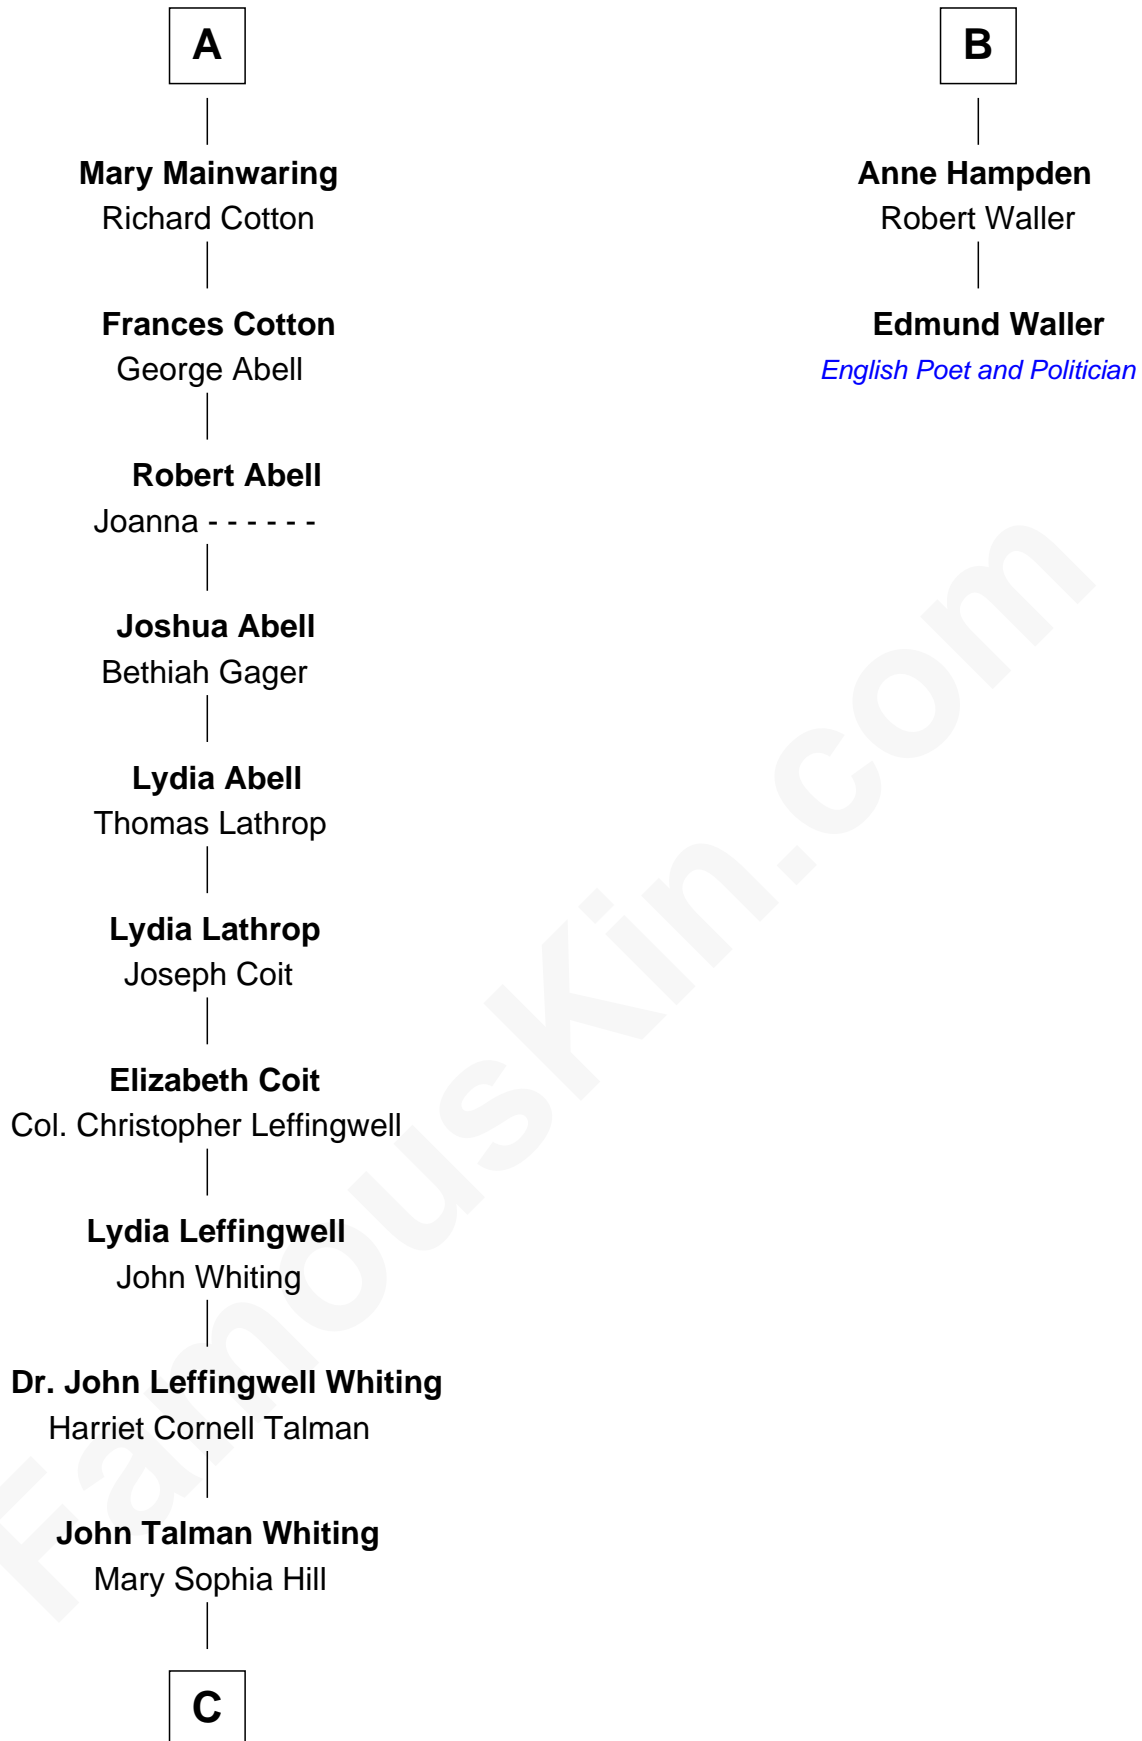

FamousKin.com

Relationship Chart of

Adlai Stevenson III

U.S. Senator from Illinois

8th cousin 12 times removed of

Edmund Waller

English Poet and Politician

John de Welles

Maud de Roos

C

—
Mary DeGama Whiting

William Borden

—
John Borden

Ellen Wallace Waller

—
Ellen Borden

Adlai Ewing Stevenson

—
Adlai Stevenson III

U.S. Senator from Illinois

FamousKin.com