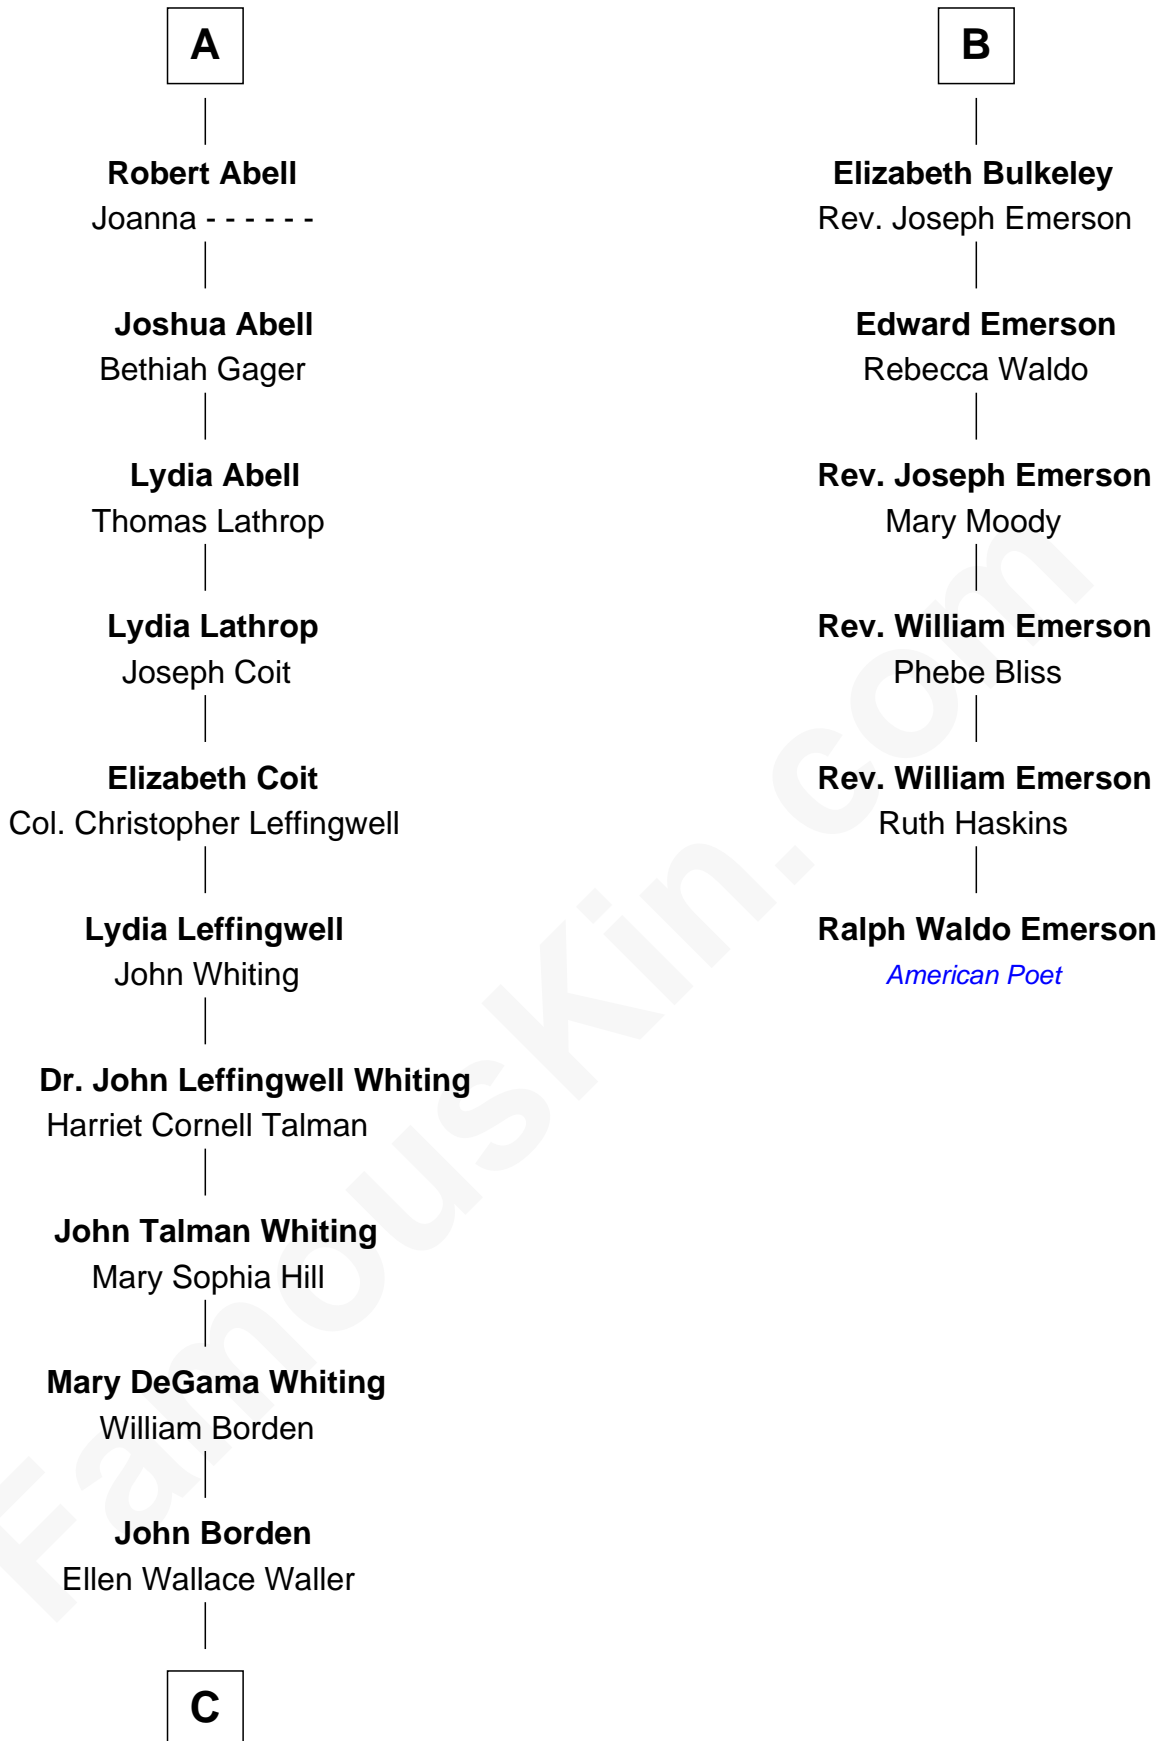

FamousKin.com Relationship Chart of

Adlai Stevenson III

U.S. Senator from Illinois

12th cousin 6 times removed of

Ralph Waldo Emerson

American Poet

Sir Robert Corbet

Margaret - - - - -

C

Ellen Borden

Adlai Ewing Stevenson

Adlai Stevenson III

U.S. Senator from Illinois

FamousKin.com