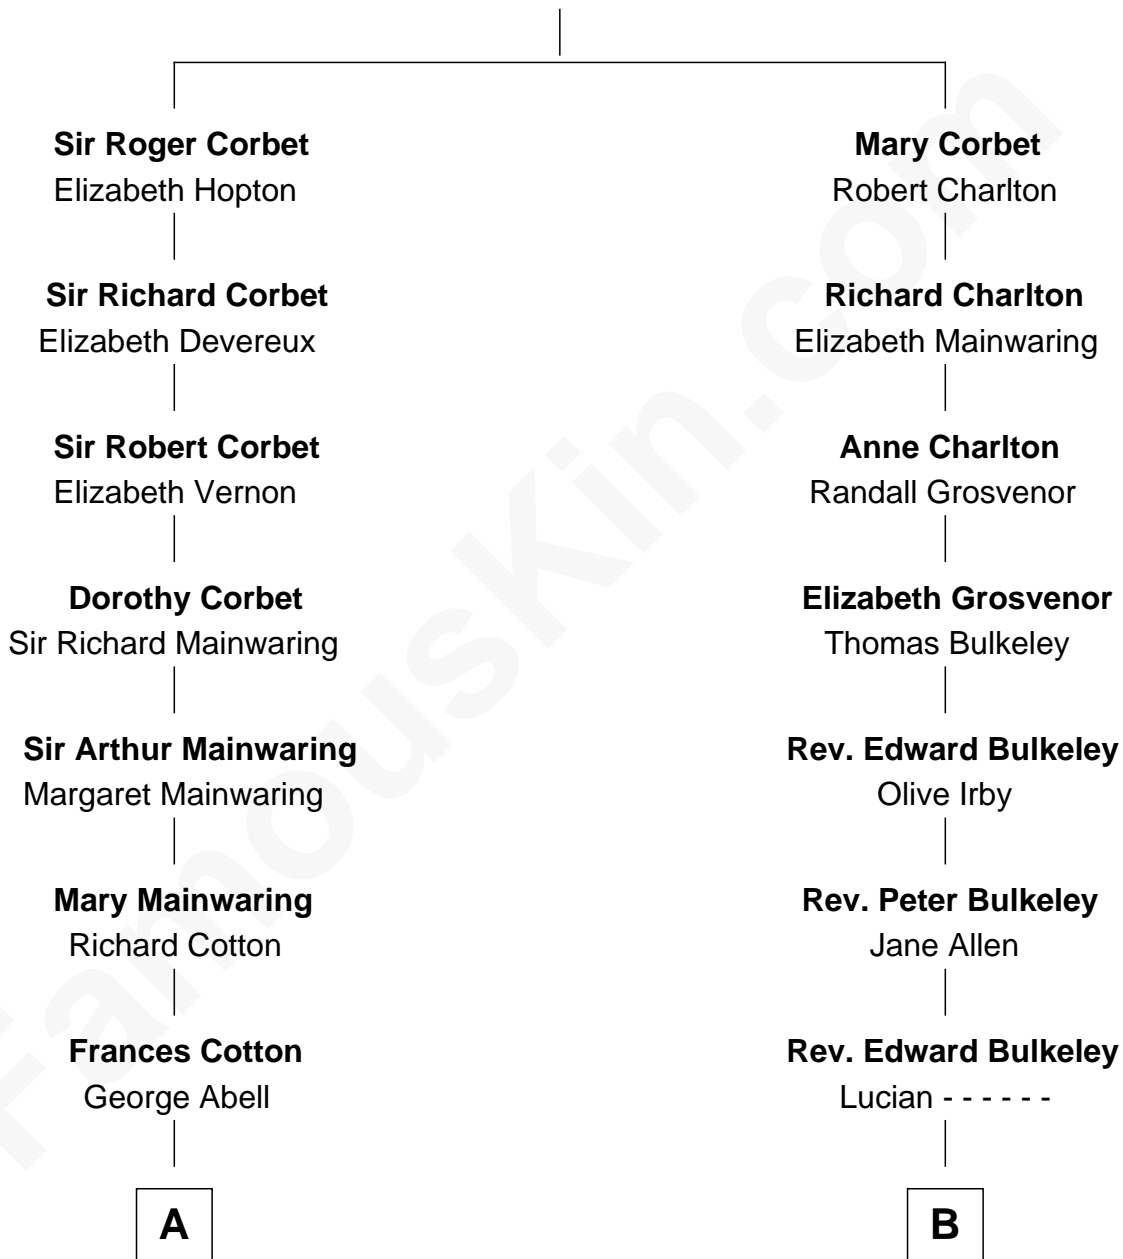

FamousKin.com Relationship Chart of

Adlai Stevenson III

U.S. Senator from Illinois

12th cousin 6 times removed of

Ralph Waldo Emerson

American Poet

Sir Robert Corbet

Margaret - - - - -

C

Ellen Borden

Adlai Ewing Stevenson

Adlai Stevenson III

U.S. Senator from Illinois

FamousKin.com