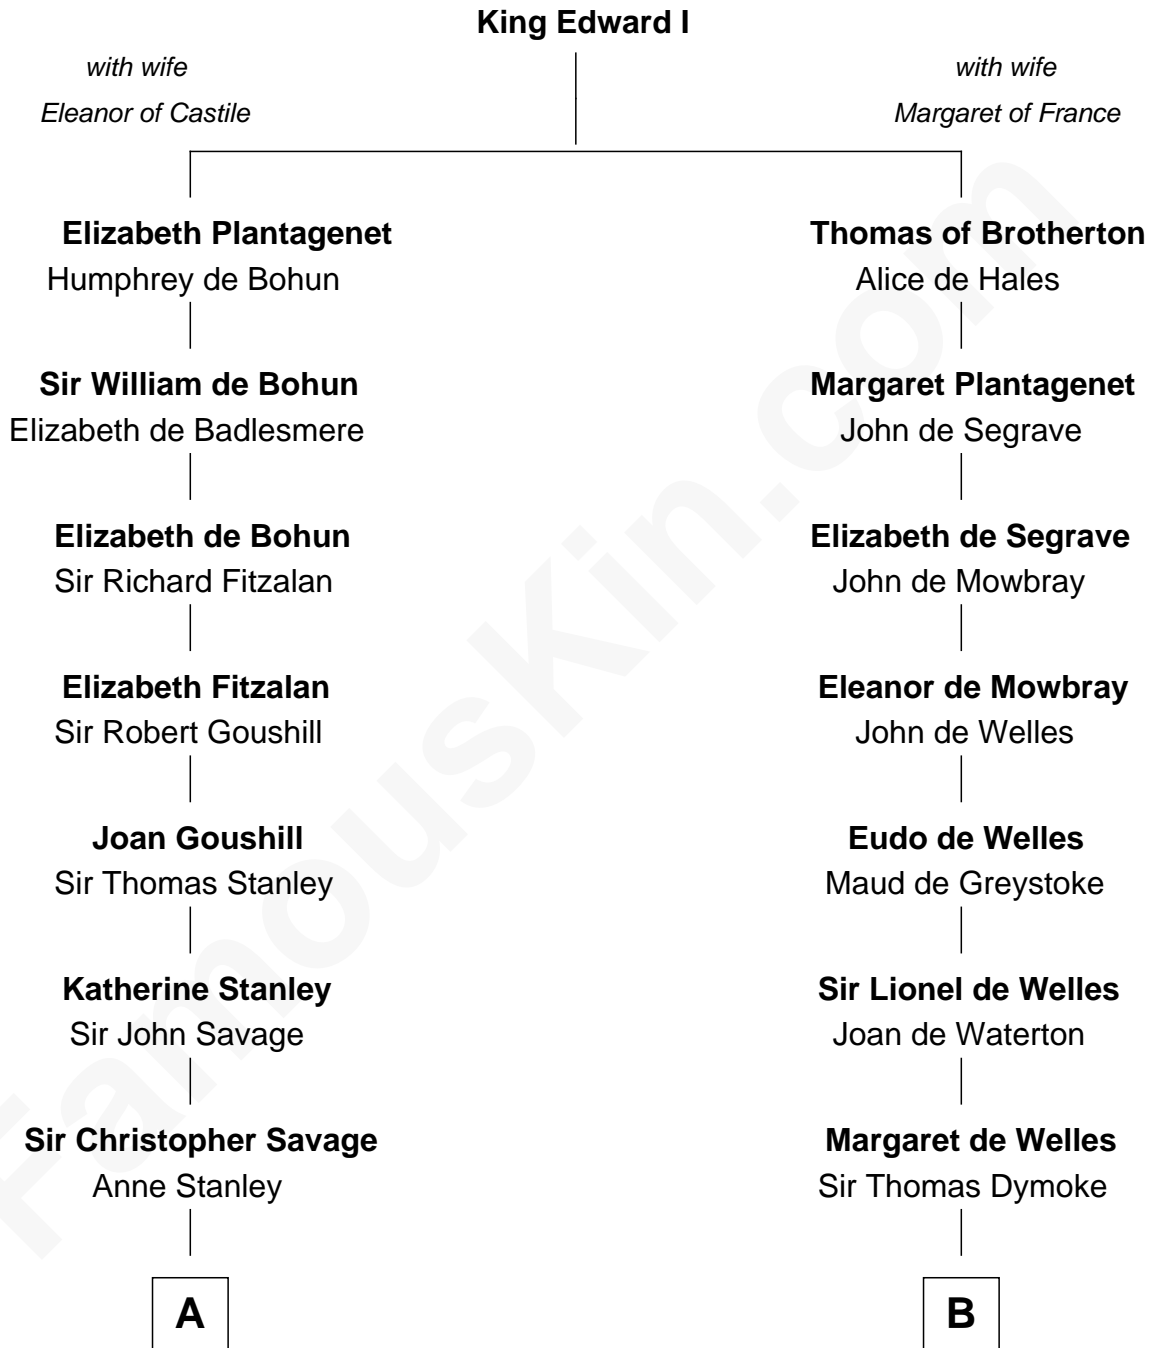

# FamousKin.com Relationship Chart of

**Adlai Stevenson III**

*U.S. Senator from Illinois*

18th cousin 3 times removed of

**Ralph Waldo Emerson**

*American Poet*

FamousKin.com