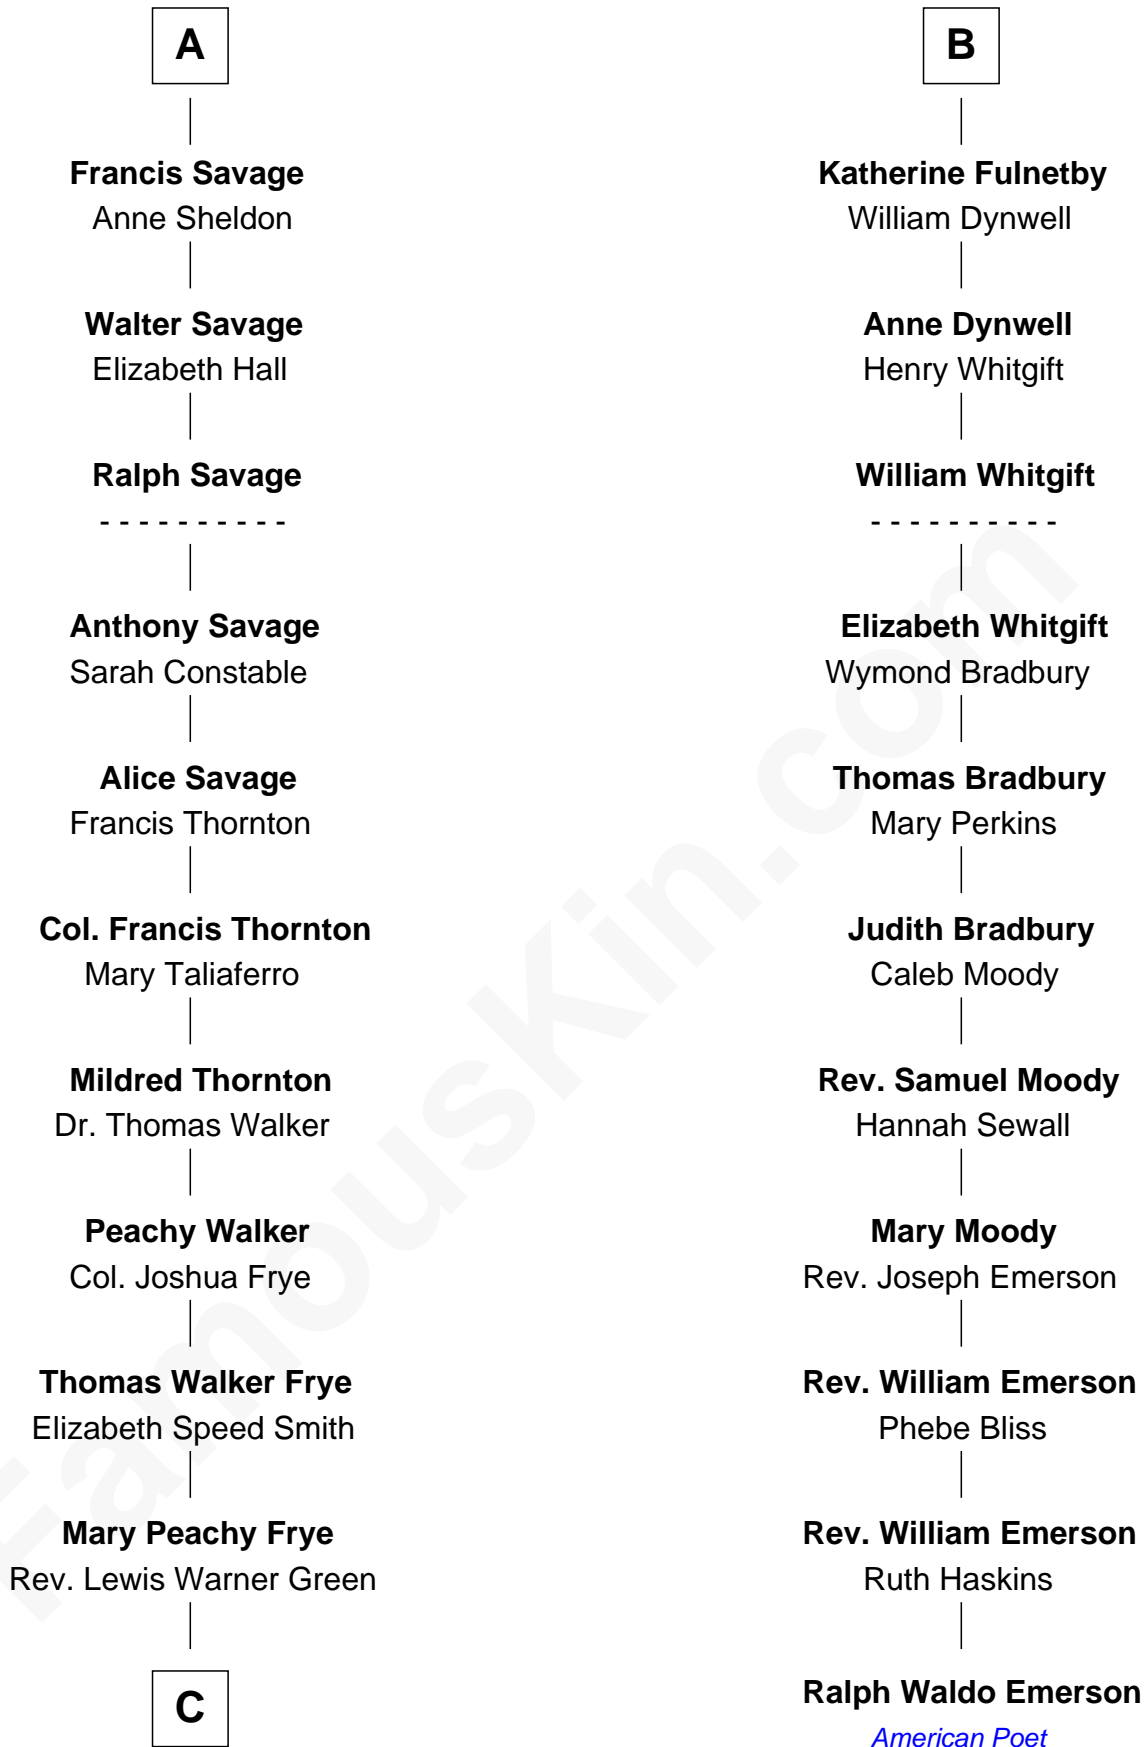

FamousKin.com Relationship Chart of

Adlai Stevenson III

U.S. Senator from Illinois

17th cousin 3 times removed of

Ralph Waldo Emerson

American Poet

Henry Plantagenet

Maud de Chaworth

Katherine Stanley

Sir John Savage

Sir Christopher Savage

Anne Stanley

Sir Christopher Savage

Anne Lygon

A

Joan of Lancaster

John de Mowbray

John de Mowbray

Elizabeth de Segrave

Eleanor de Mowbray

John de Welles

Eudo de Welles

Maud de Greystoke

Sir Lionel de Welles

Joan de Waterton

Margaret de Welles

Sir Thomas Dymoke

Jane Dymoke

John Fulnetby

B

C

—
Letitia Green