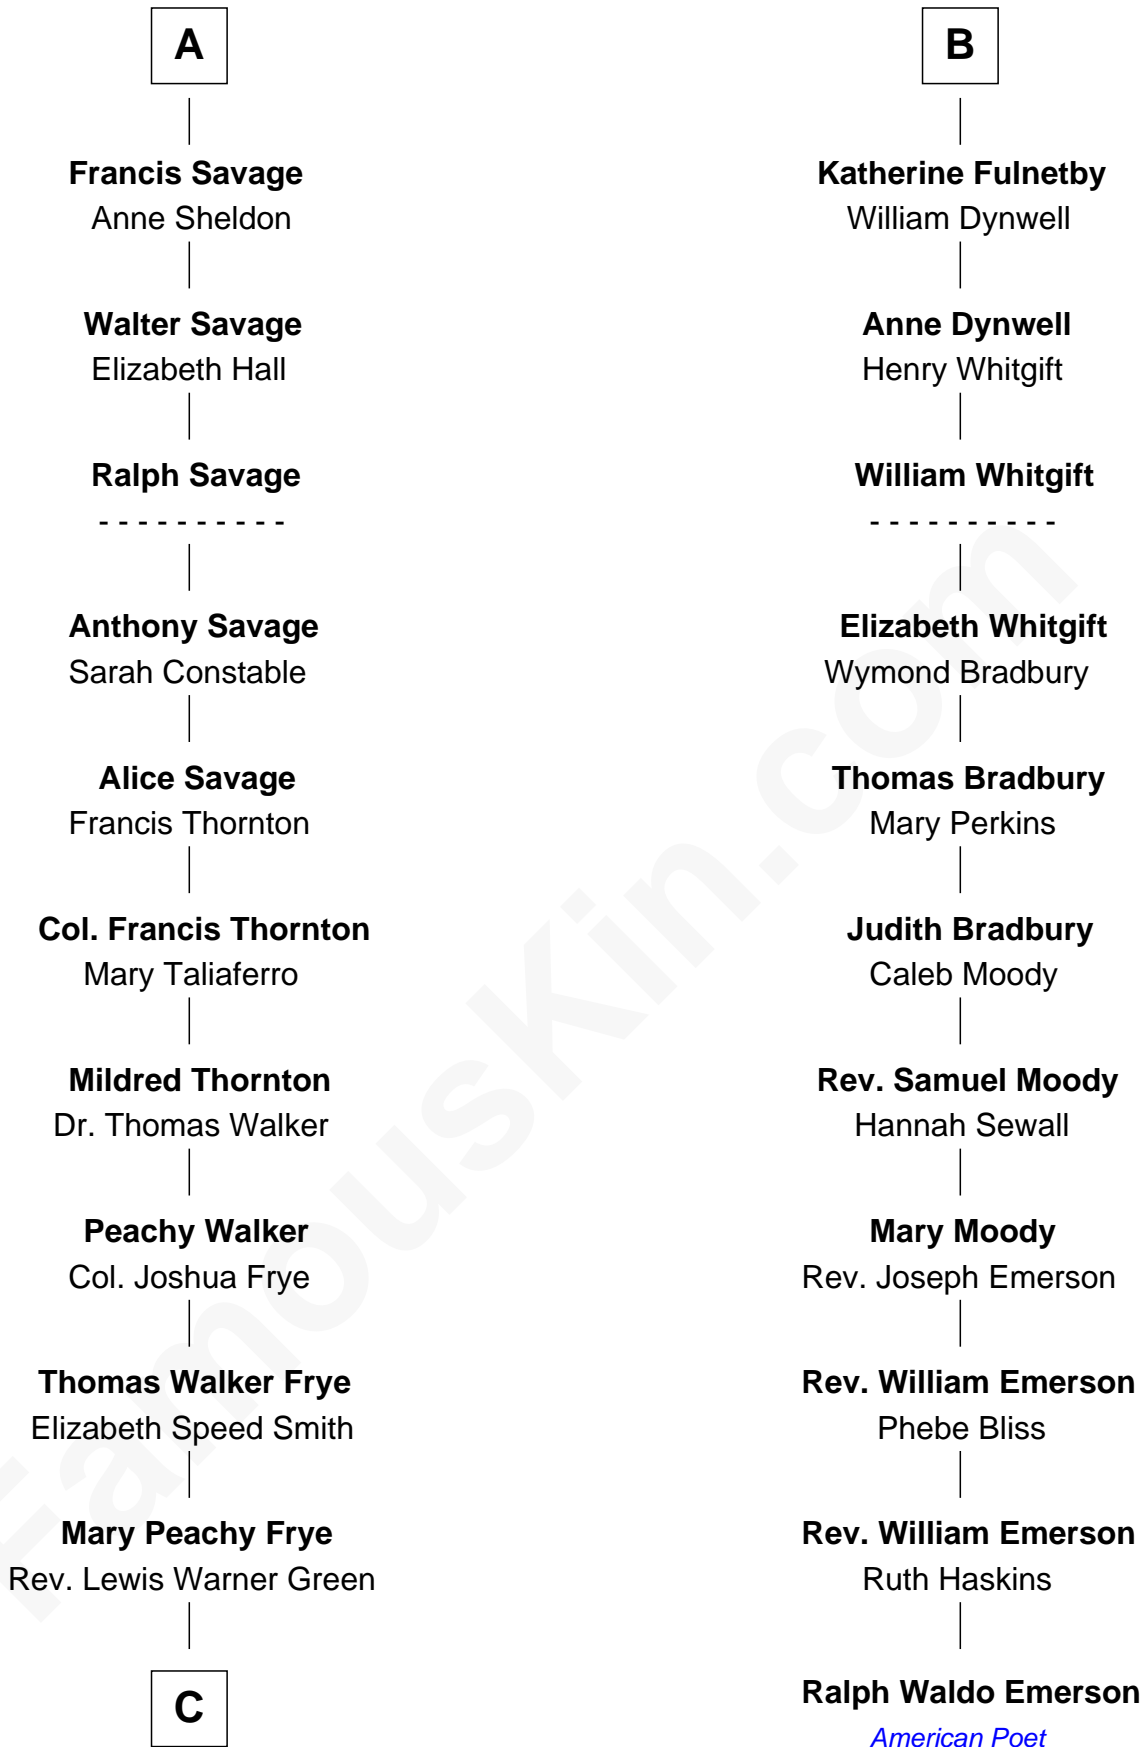

FamousKin.com Relationship Chart of

Adlai Stevenson III

U.S. Senator from Illinois

17th cousin 3 times removed of

Ralph Waldo Emerson

American Poet

Bartholomew de Badlesmere

Margaret de Clare

Katherine Stanley

Sir John Savage

Sir Christopher Savage

Anne Stanley

Sir Christopher Savage

Anne Lygon

A

Margery de Badlesmere

Sir William de Ros

Maud de Roos

John de Welles

John de Welles

Eleanor de Mowbray

Eudo de Welles

Maud de Greystoke

Sir Lionel de Welles

Joan de Waterton

Margaret de Welles

Sir Thomas Dymoke

Jane Dymoke

John Fulnetby

B

C

—
Letitia Green