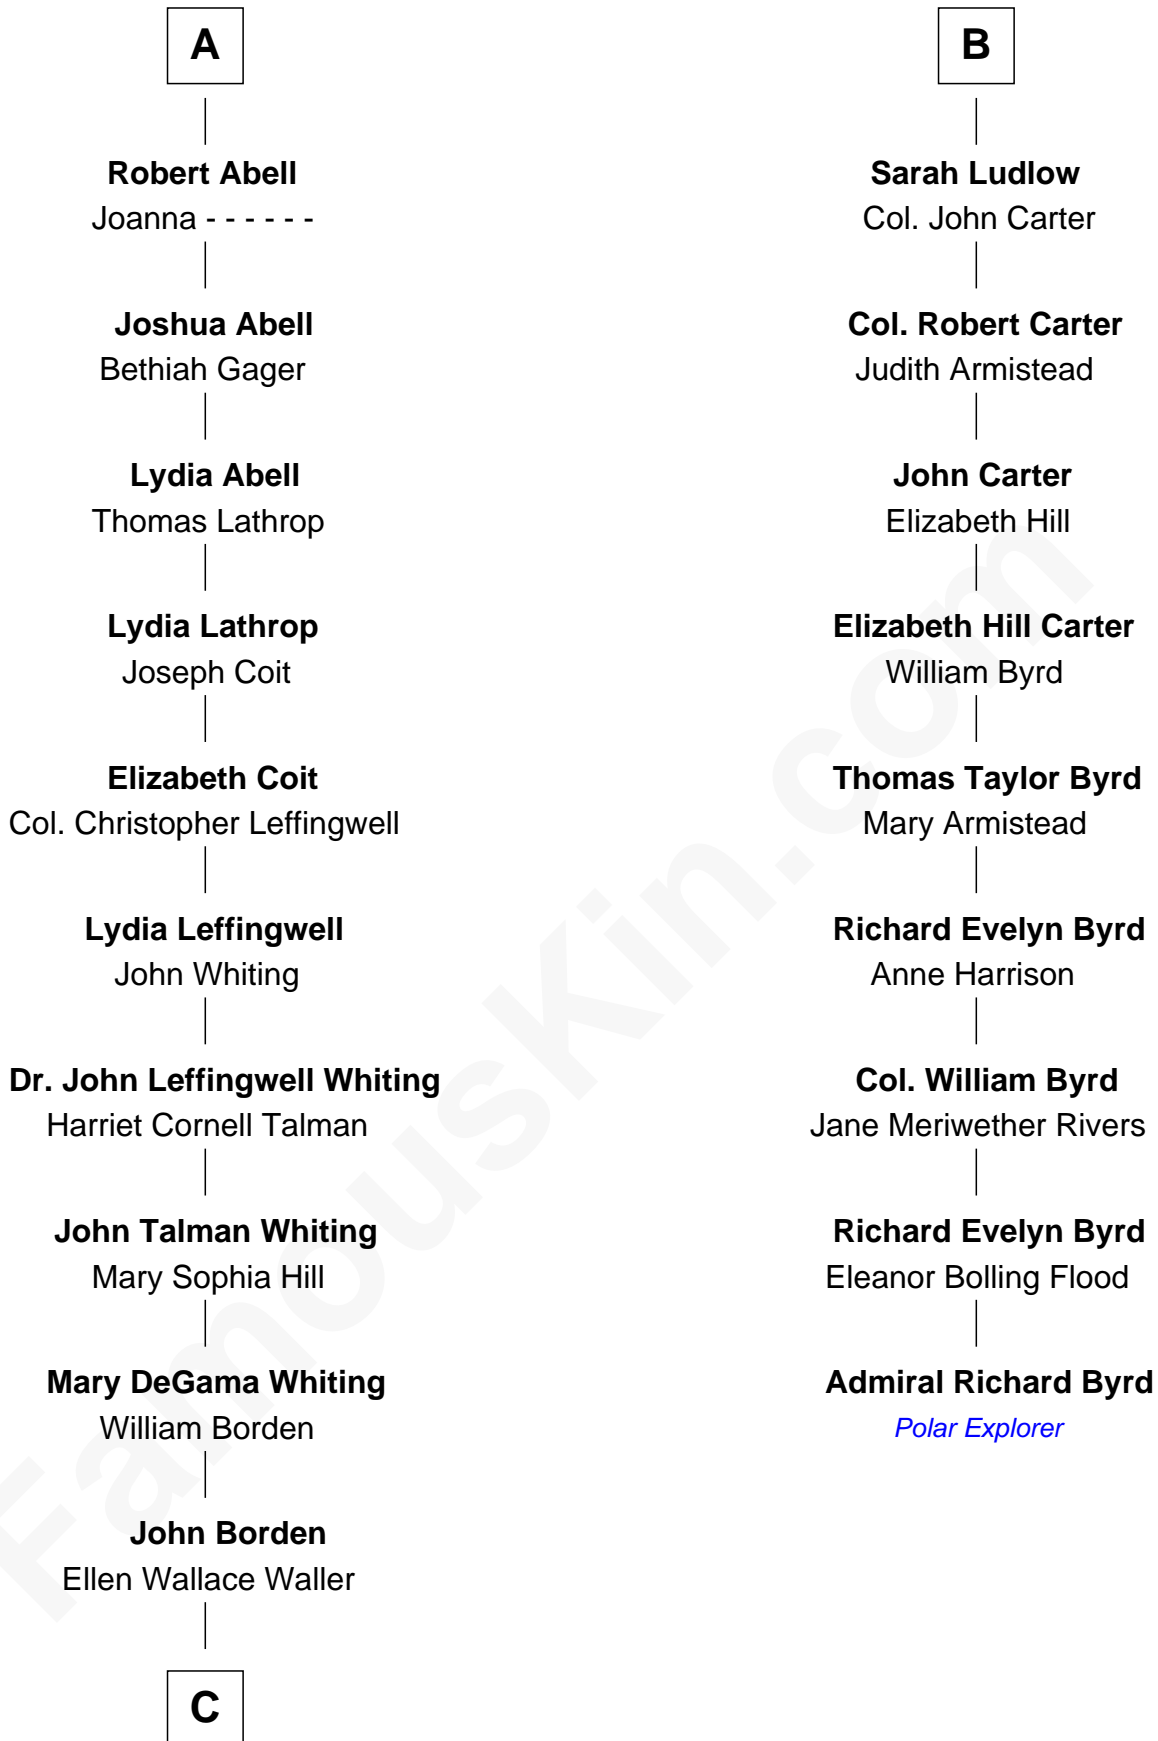

FamousKin.com Relationship Chart of

Adlai Stevenson III

U.S. Senator from Illinois

15th cousin 3 times removed of

Admiral Richard Byrd

Polar Explorer

Sir Walter Blount

Sancha de Ayala

Sir George Cotton

Mary Onley

Richard Cotton

Mary Mainwaring

Frances Cotton

George Abell

A

Sir Thomas Blount

Margaret de Gresley

Sir Walter Blount

Helena Byron

Sir William Blount

Margaret Echyngam

Elizabeth Blount

Sir Andrews de Windsor

Edith Windsor

George Ludlow

Thomas Ludlow

Jane Pyle

Gabriel Ludlow

Phillis - - - - -

B

C

—
Ellen Borden