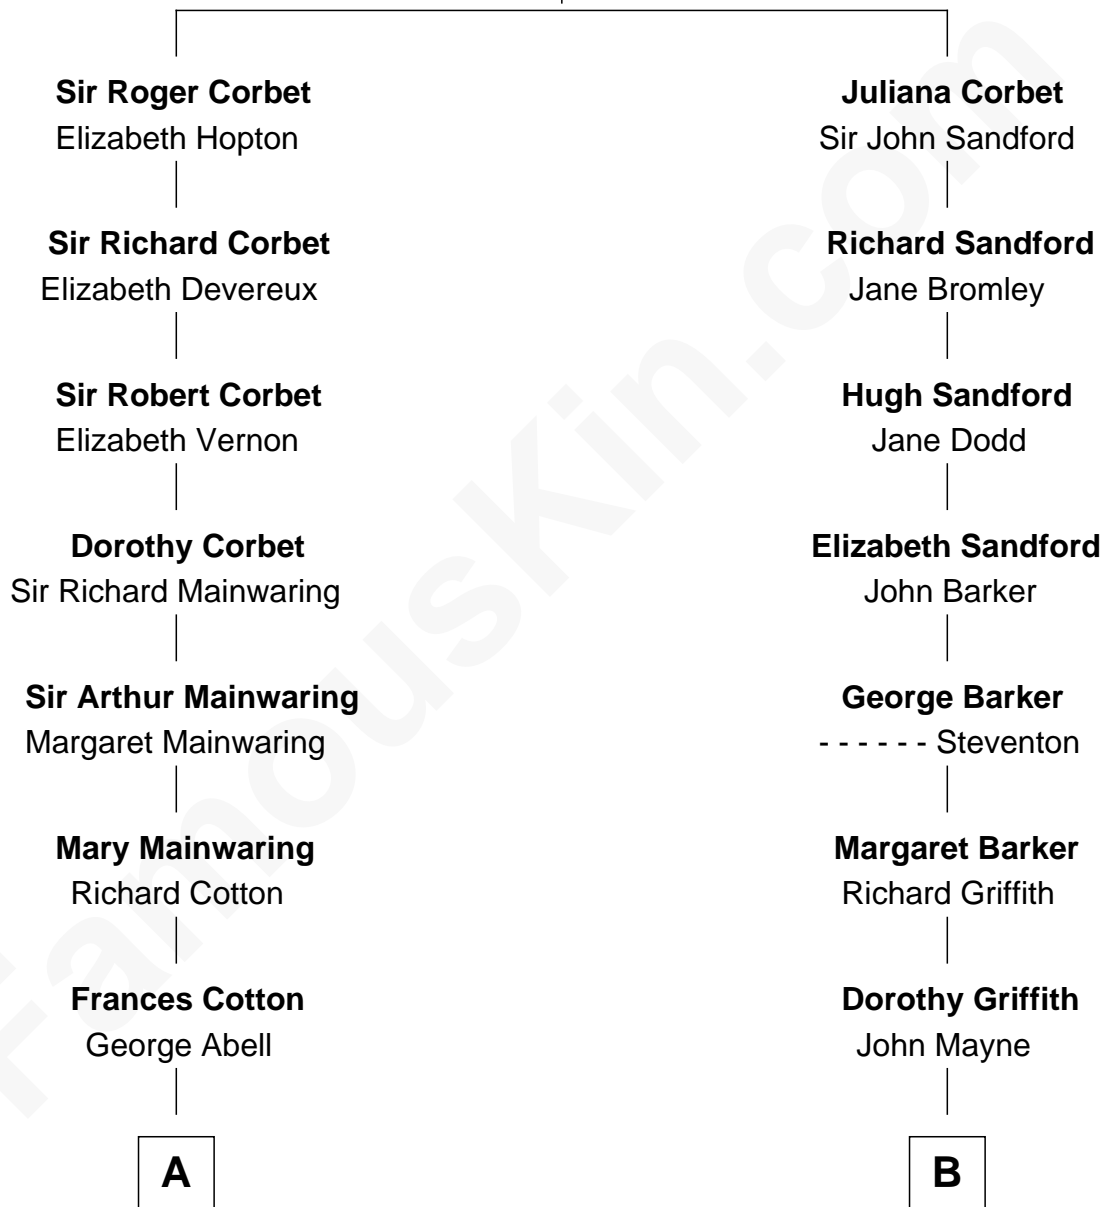

# FamousKin.com Relationship Chart of

**Adlai Stevenson III**

*U.S. Senator from Illinois*

15th cousin 3 times removed of

**Admiral Richard Byrd**

*Polar Explorer*

**Sir Robert Corbet**

Margaret - - - - -

**C**

—  
**Ellen Borden**

Adlai Ewing Stevenson

—  
**Adlai Stevenson III**

*U.S. Senator from Illinois*

FamousKin.com