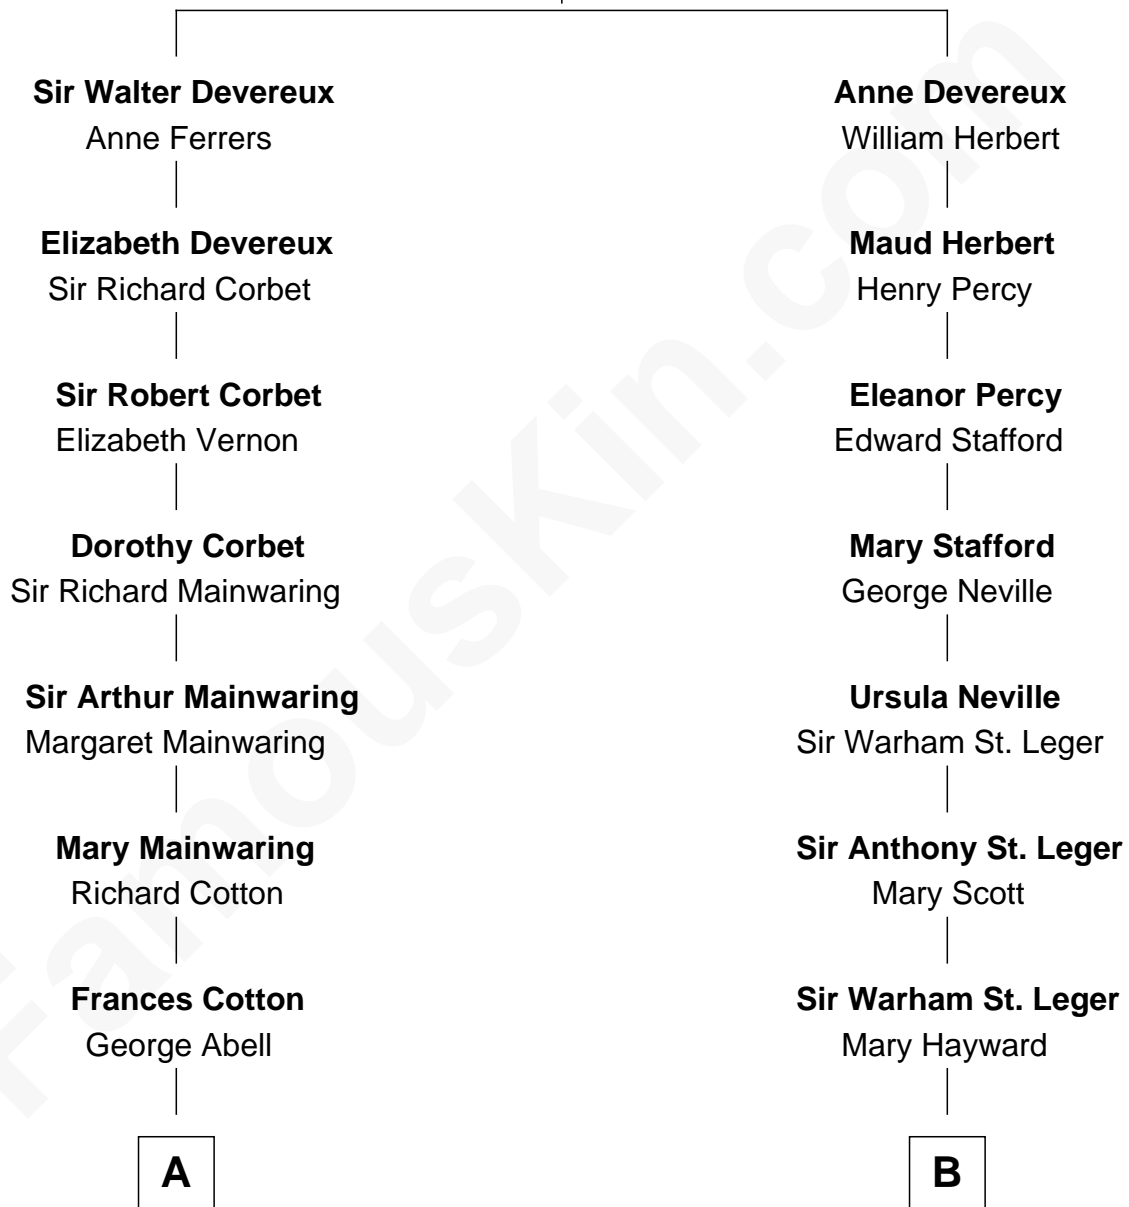

# FamousKin.com Relationship Chart of

**Adlai Stevenson III**

*U.S. Senator from Illinois*

16th cousin 2 times removed of

**Admiral Richard Byrd**

*Polar Explorer*

**Sir Walter Devereux**

Elizabeth Merbery

**C**

**Ellen Borden**

Adlai Ewing Stevenson

**Adlai Stevenson III**

*U.S. Senator from Illinois*

FamousKin.com