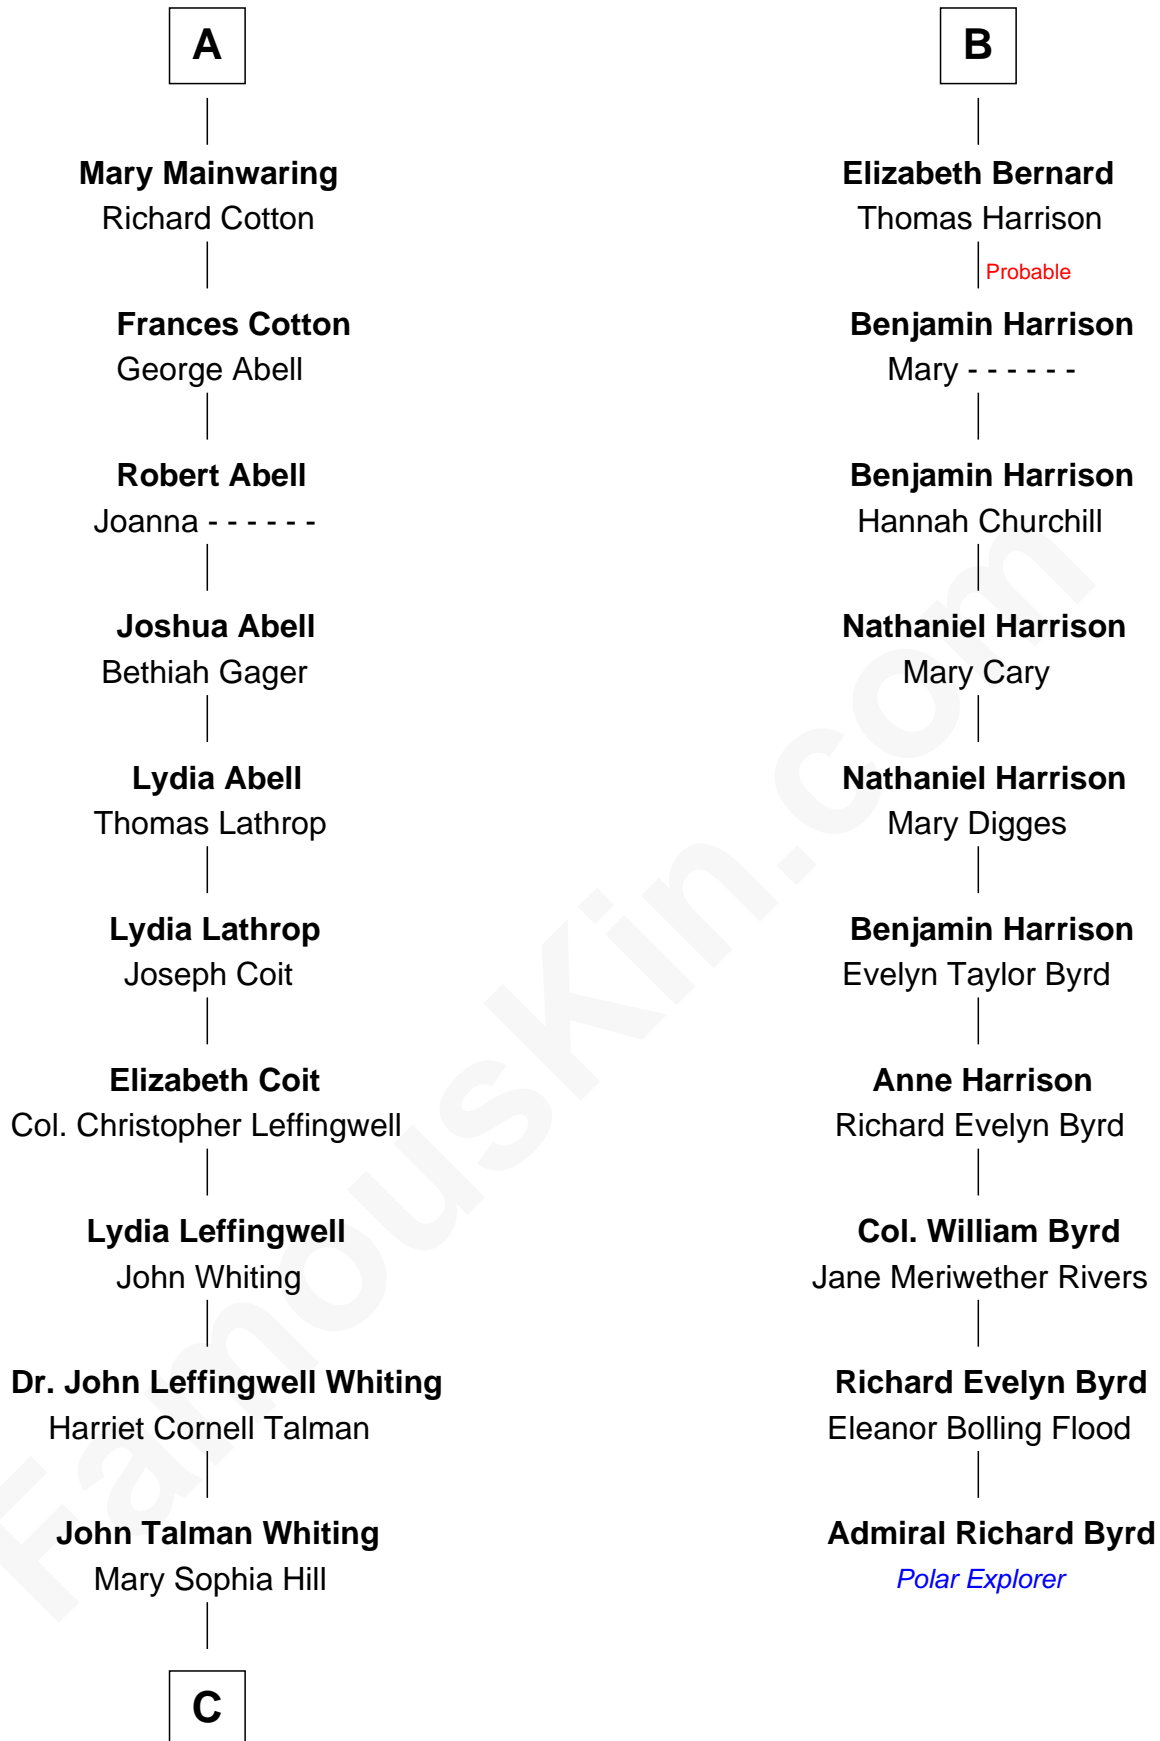

FamousKin.com Relationship Chart of

Adlai Stevenson III

U.S. Senator from Illinois

16th cousin 4 times removed of

Admiral Richard Byrd

Polar Explorer

John de Welles

Maud de Roos

Anne de Welles

James Butler

James Butler

Joan Beauchamp

Elizabeth Butler

John Talbot

Ann Talbot

Sir Henry Vernon

Stephen le Scrope

John le Scrope

Elizabeth Chaworth

Elizabeth le Scrope

Sir Henry le Scrope

Margaret Scrope

John Bernard

John Bernard

Margaret Daundelyn

John Bernard

Cecily Muscote

Francis Bernard

Alice Hazlewood

B

C

—
Mary DeGama Whiting