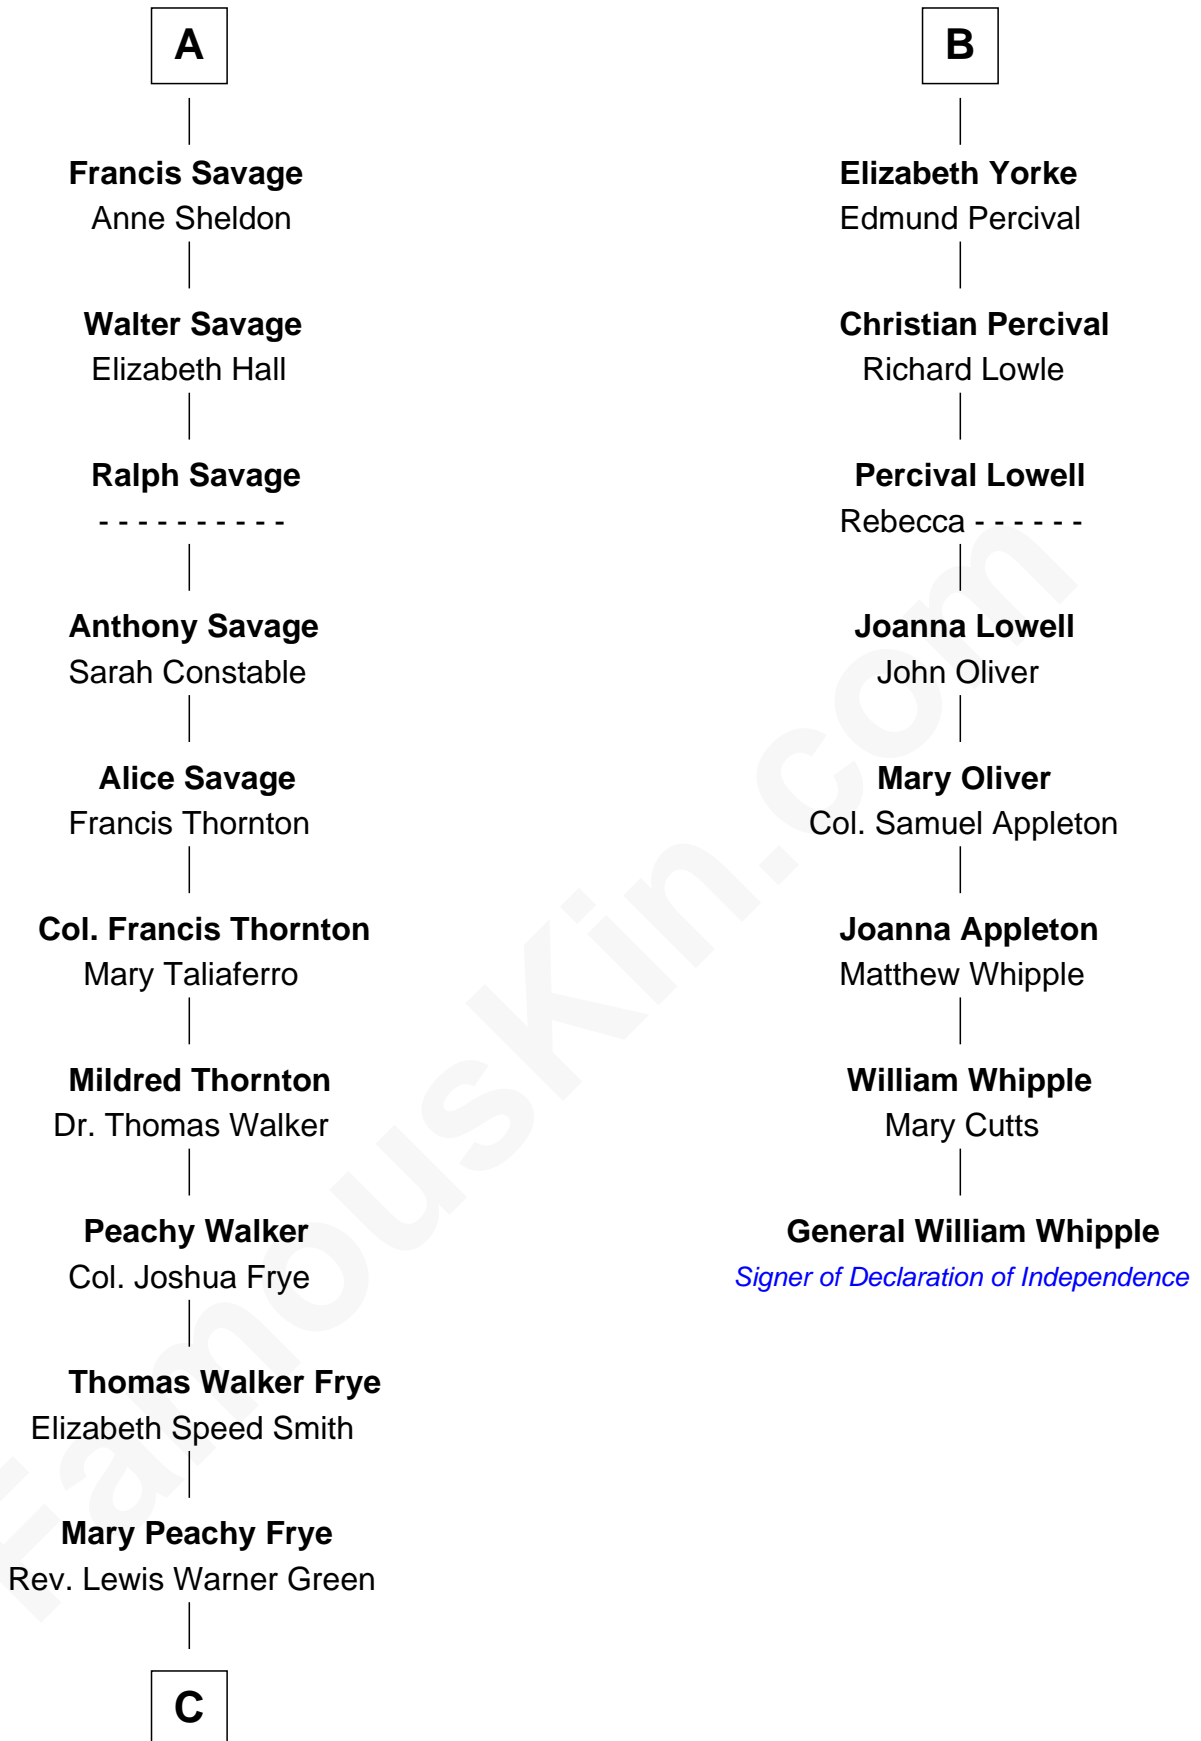

# FamousKin.com Relationship Chart of

**Adlai Stevenson III**

*U.S. Senator from Illinois*

14th cousin 6 times removed of

**General William Whipple**

*Signer of the Declaration of Independence*

**Humphrey de Bohun**

Elizabeth Plantagenet

**Sir William de Bohun**  
Elizabeth de Badlesmere

**Elizabeth de Bohun**  
Sir Richard Fitzalan

**Elizabeth Fitzalan**  
Sir Robert Goushill

**Joan Goushill**  
Sir Thomas Stanley

**Katherine Stanley**  
Sir John Savage

**Sir Christopher Savage**  
Anne Stanley

**Sir Christopher Savage**  
Anne Lygon

**A**

**Margaret de Bohun**  
Sir Hugh de Courtnay

**Elizabeth de Courtnay**  
Sir Andrew Luttrell

**Sir Hugh Luttrell**  
Catherine de Beaumont

**Sir John Luttrell**  
Margaret Touchet

**Sir James Luttrell**  
Elizabeth Courtnay

**Sir Hugh Luttrell**  
Margaret Hill

**Eleanor Luttrell**  
Roger Yorke

**B**

**C**

—  
**Letitia Green**

Adlai Ewing Stevenson