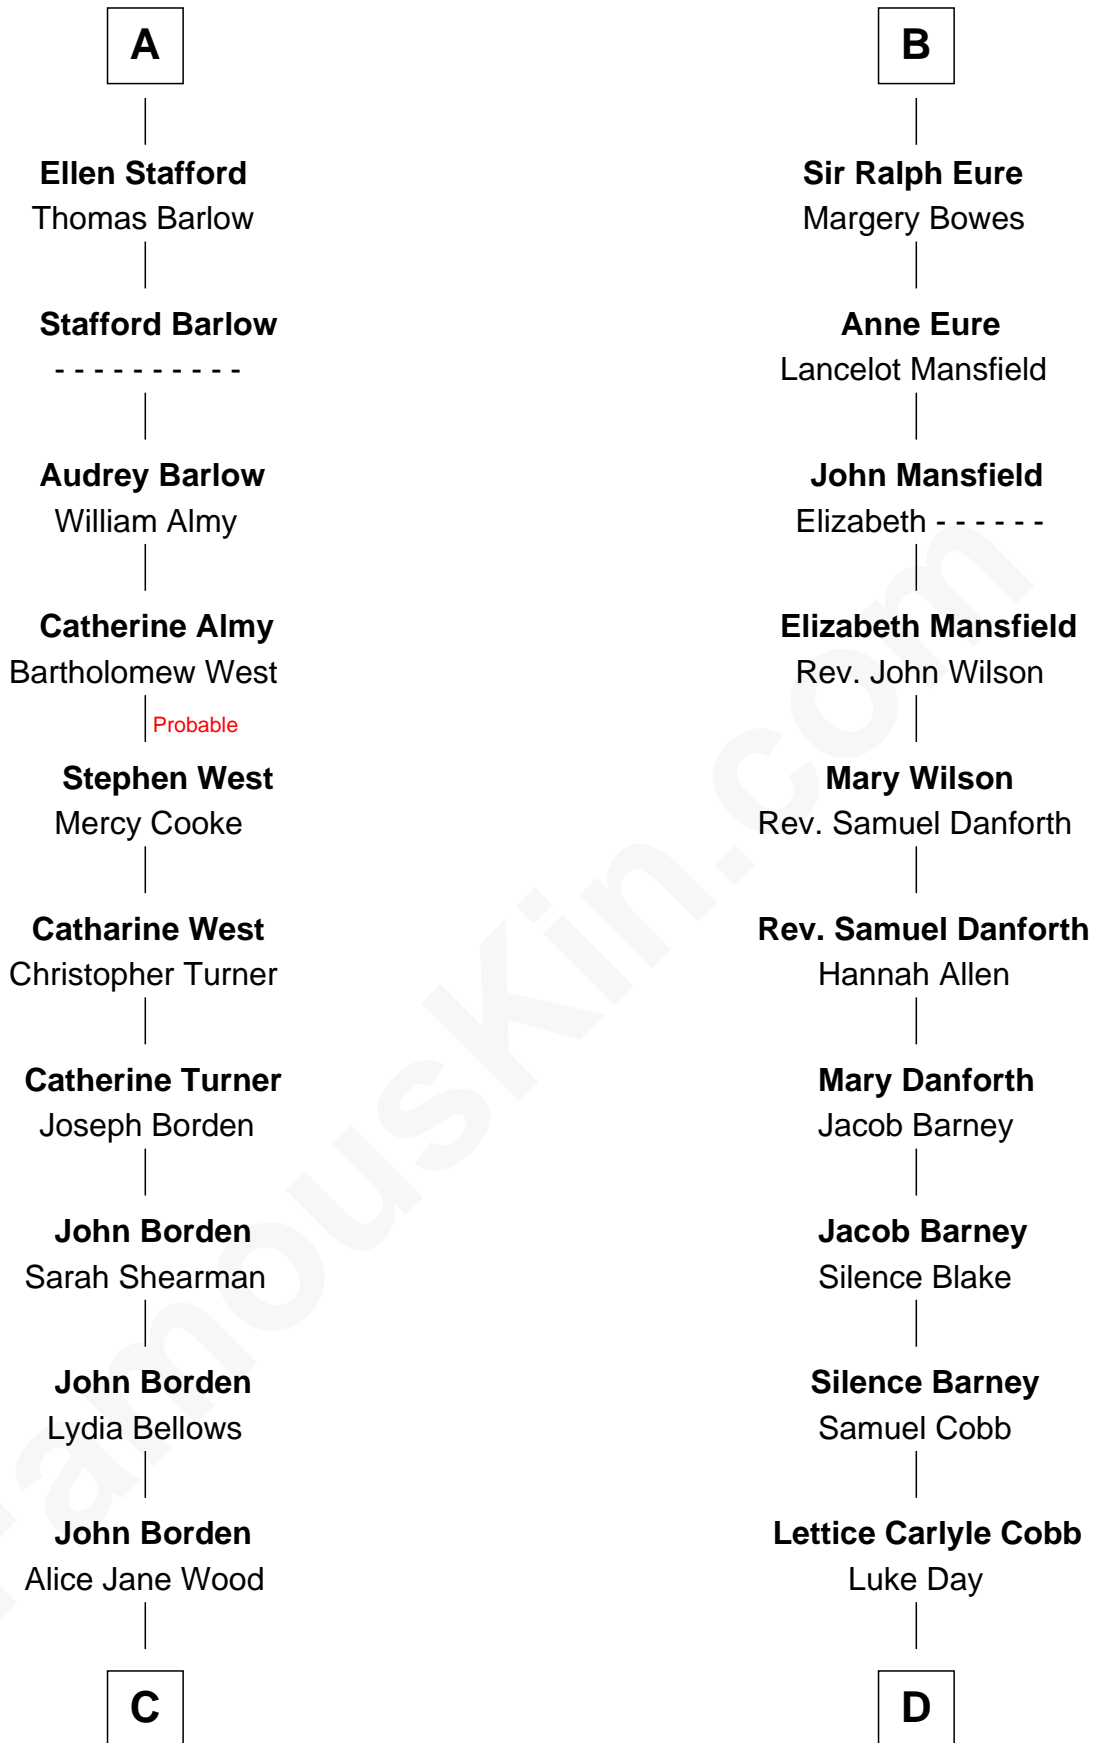

FamousKin.com Relationship Chart of

Adlai Stevenson III

U.S. Senator from Illinois

20th cousin of

Sandra Day O'Connor

First Female U.S. Supreme Court Justice

C

William Borden
Mary DeGama Whiting

John Borden
Ellen Wallace Waller

Ellen Borden
Adlai Ewing Stevenson

Adlai Stevenson III
U.S. Senator from Illinois

D

Hollis Day
Eliza L. Flanders

Henry Clay Day
Alice Edith Hilton

Henry R. Day
Ada Mae Wilkey

Sandra Day O'Connor
U.S. Supreme Court Justice