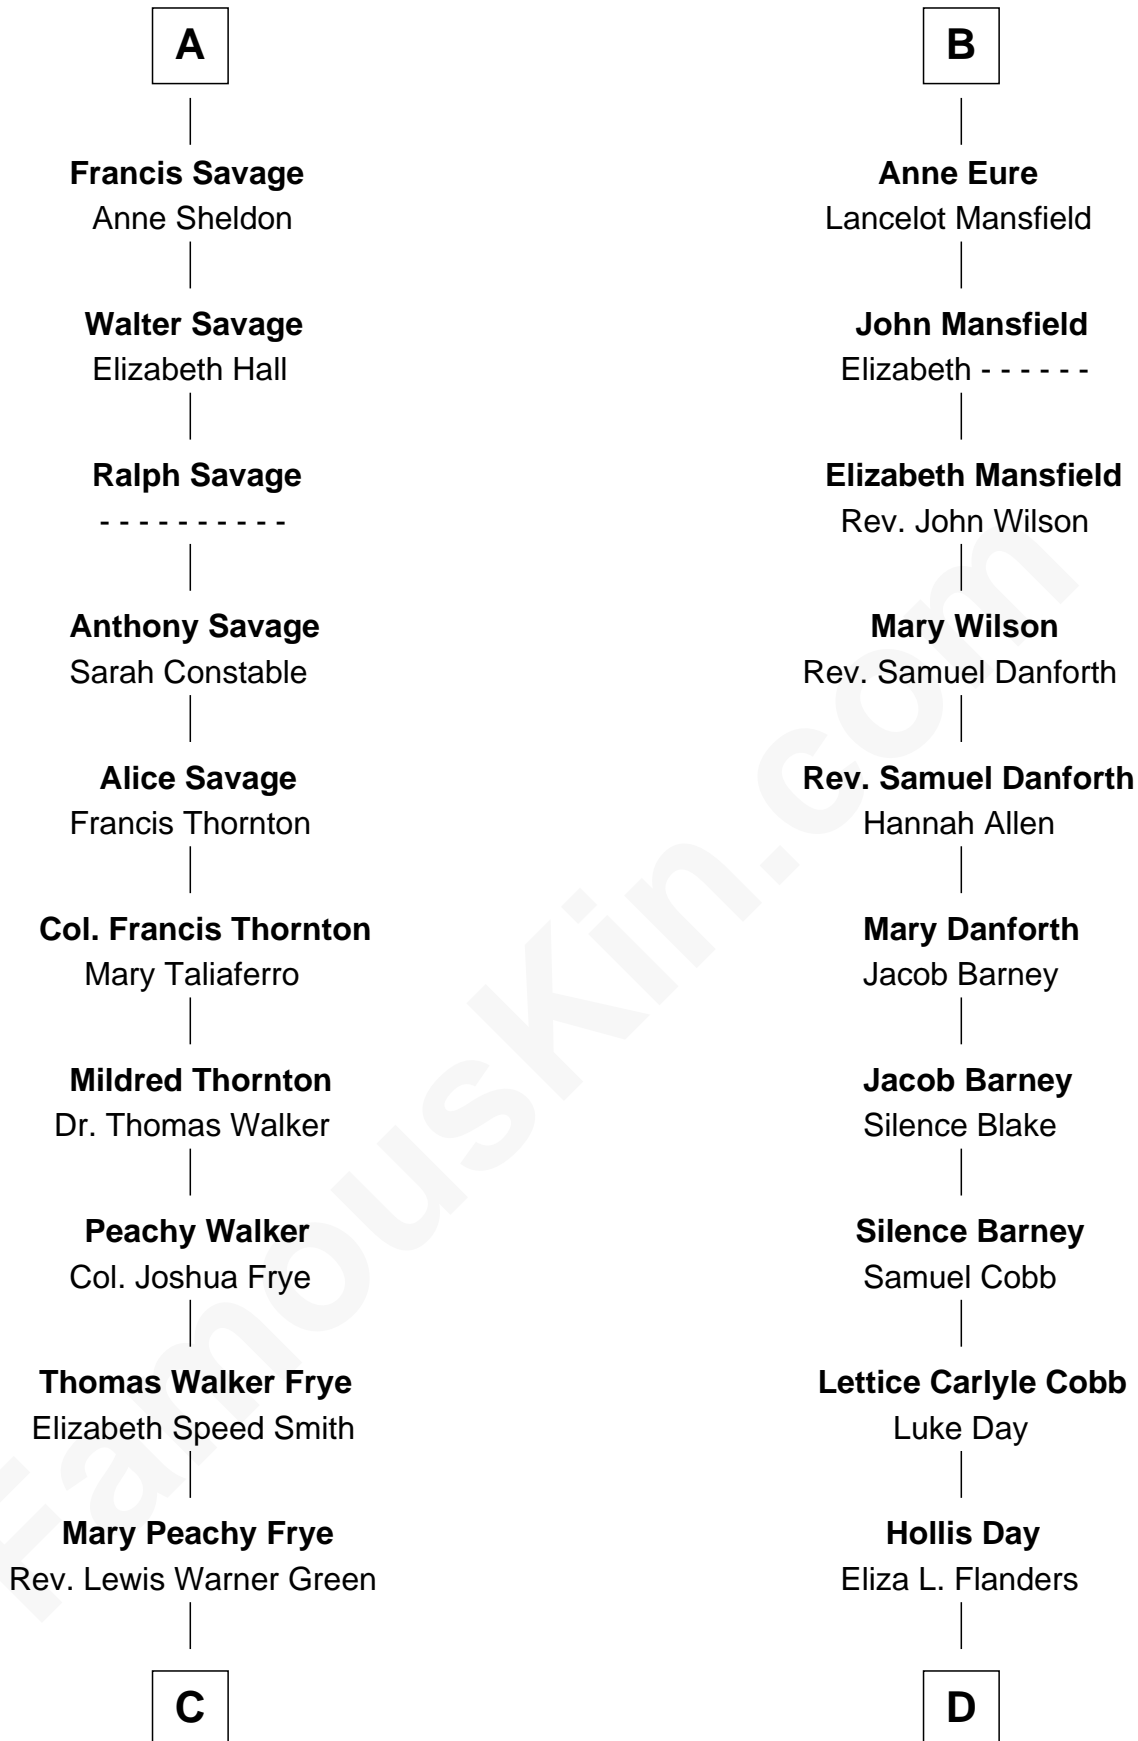

FamousKin.com Relationship Chart of

Adlai Stevenson III

U.S. Senator from Illinois

19th cousin 1 time removed of

Sandra Day O'Connor

First Female U.S. Supreme Court Justice

Edmund Fitzalan

Alice de Warenne

Richard Fitzalan
Eleanor Plantagenet

Sir Richard Fitzalan
Elizabeth de Bohun

Elizabeth Fitzalan
Sir Robert Goushill

Joan Goushill
Sir Thomas Stanley

Katherine Stanley
Sir John Savage

Sir Christopher Savage
Anne Stanley

Sir Christopher Savage
Anne Lygon

A

Aline Fitzalan

Sir Roger le Strange

Lucy le Strange
Sir William Willoughby

Margery Willoughby
Sir William FitzHugh

Maud FitzHugh
Sir William Bowes

Sir Ralph Bowes
Margery Conyers

Sir Ralph Bowes
Elizabeth Clifford

Margery Bowes
Sir Ralph Eure

B

C

Letitia Green
Adlai Ewing Stevenson

Lewis Green Stevenson
Helen Louise Davis

Adlai Ewing Stevenson
Ellen Borden

Adlai Stevenson III
U.S. Senator from Illinois