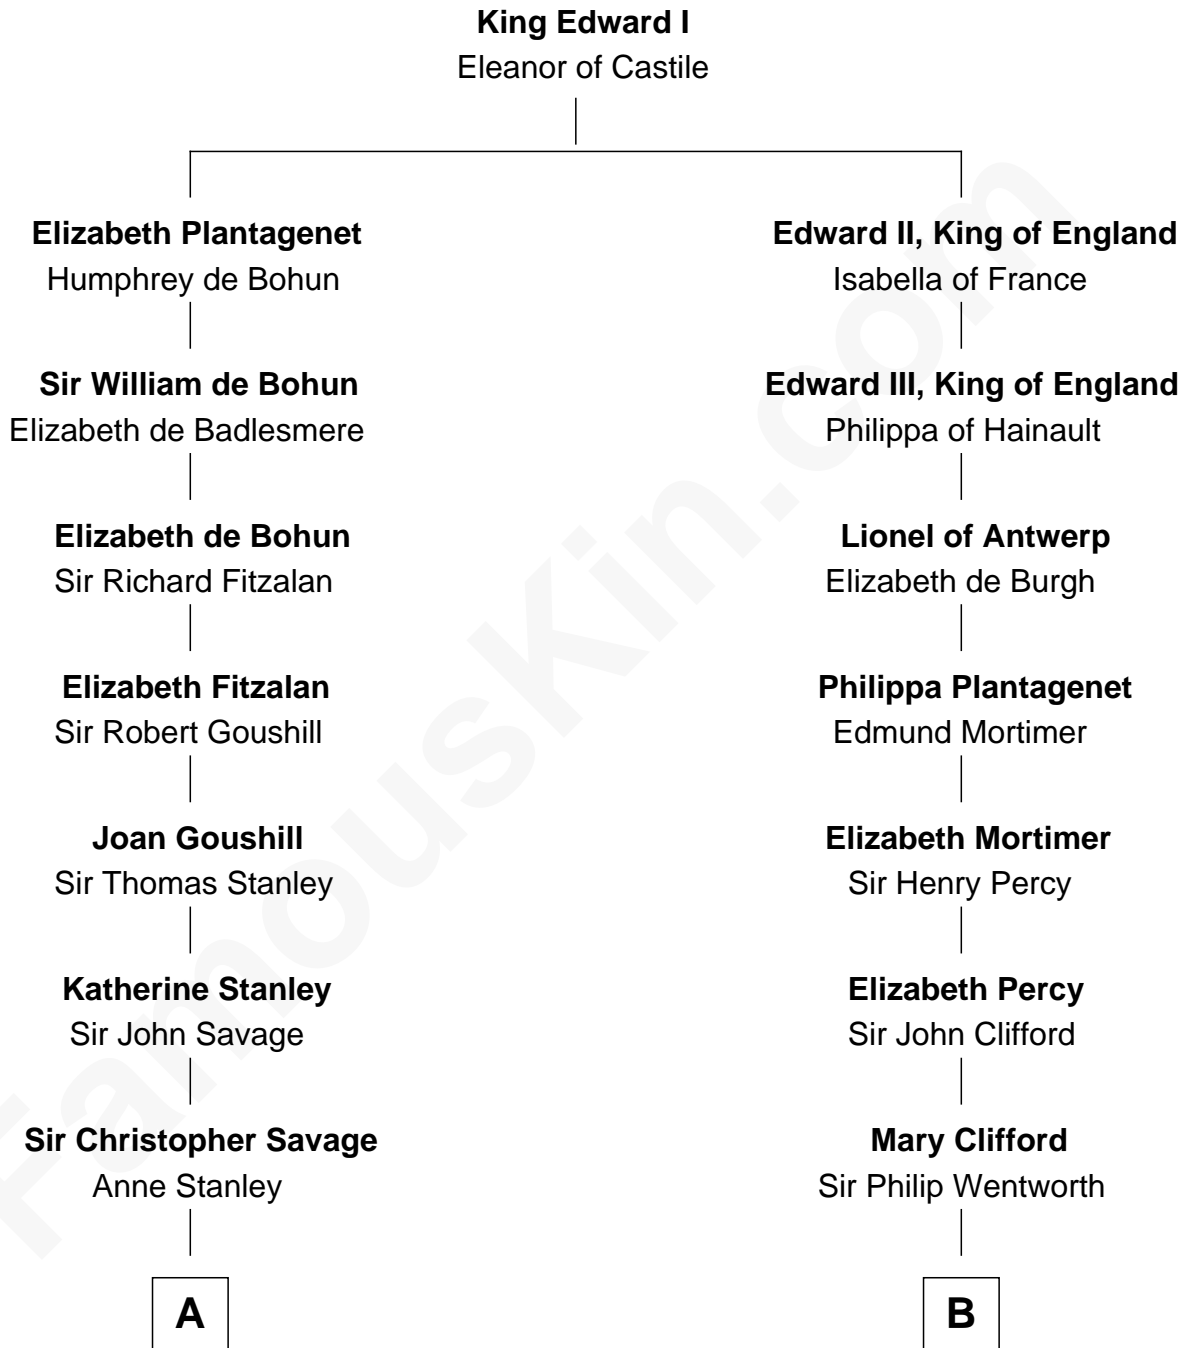

FamousKin.com

Relationship Chart of

Adlai Stevenson III

U.S. Senator from Illinois

15th cousin 6 times removed of

Caesar Rodney

Signer of the Declaration of Independence

C

—
Mary Peachy Frye
Rev. Lewis Warner Green

—
Letitia Green
Adlai Ewing Stevenson

—
Lewis Green Stevenson
Helen Louise Davis

—
Adlai Ewing Stevenson
Ellen Borden

—
Adlai Stevenson III
U.S. Senator from Illinois