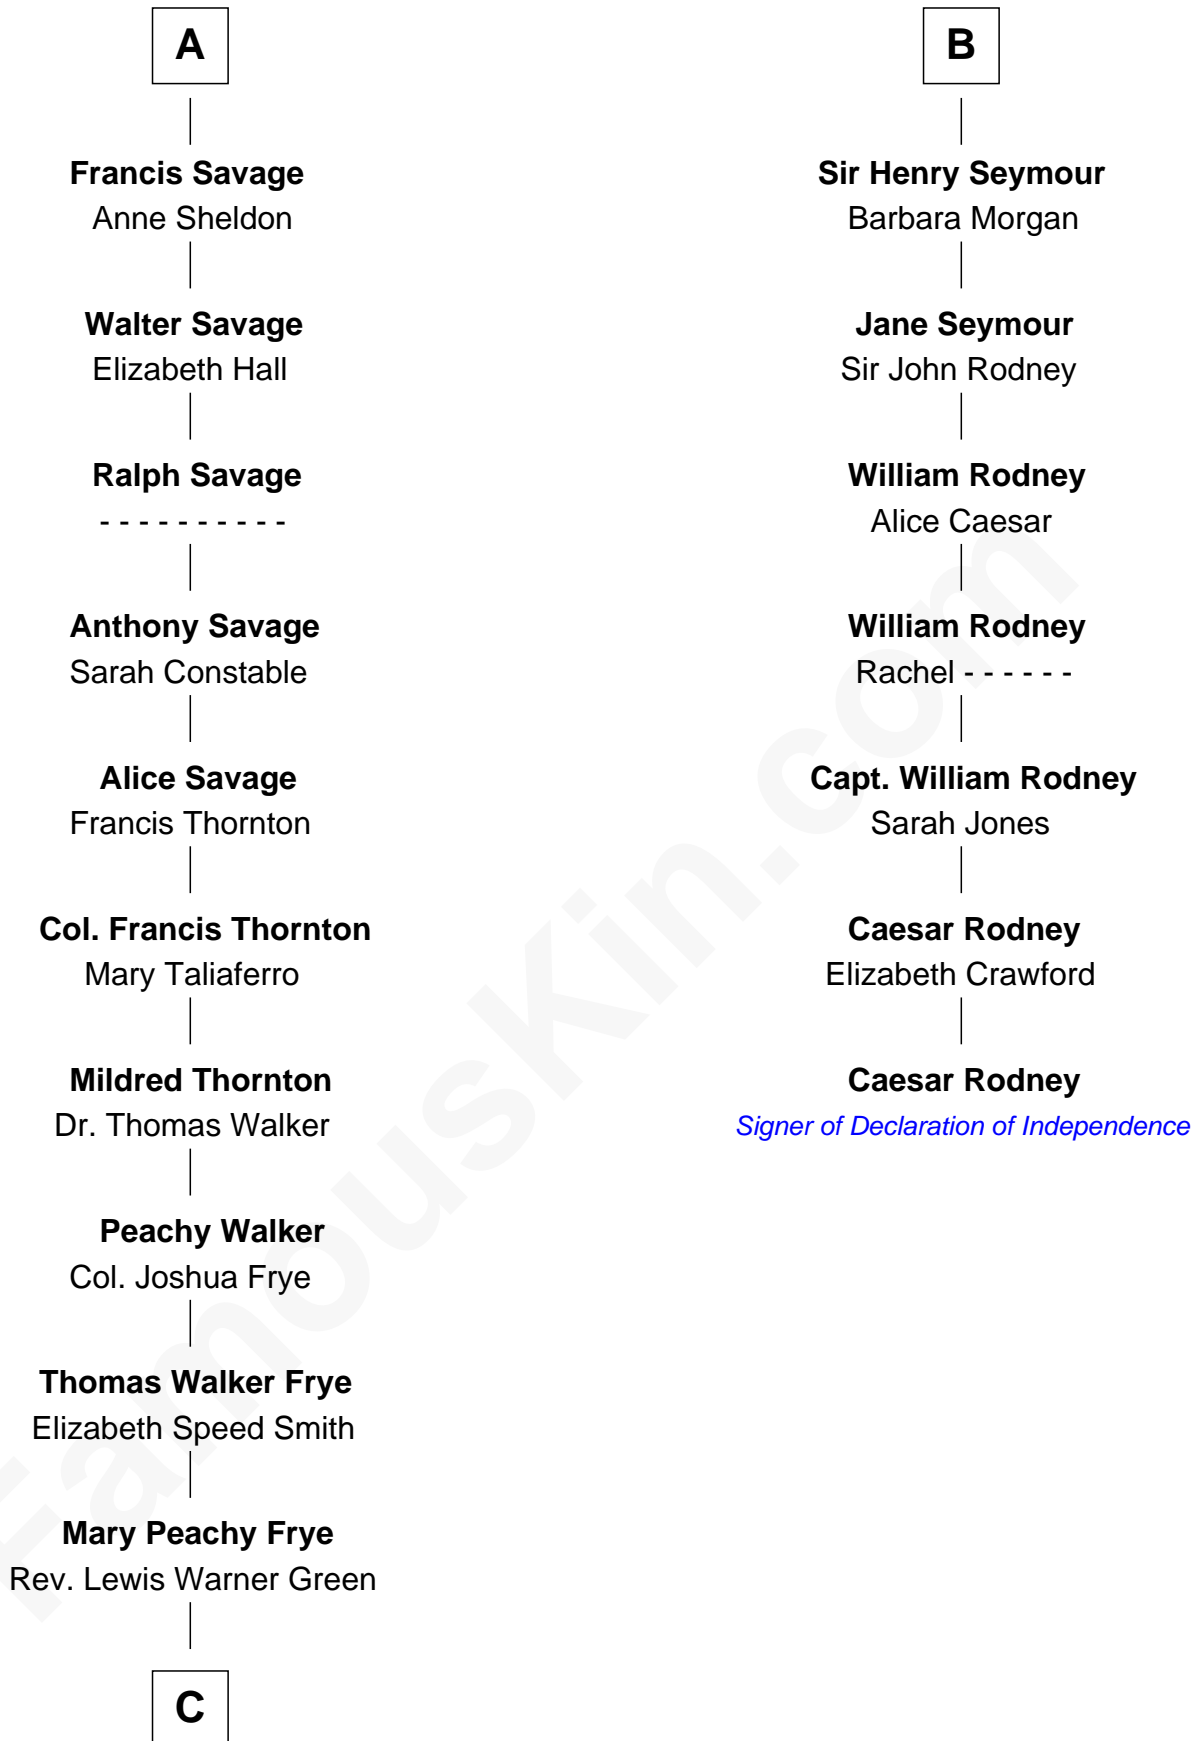

FamousKin.com Relationship Chart of

Adlai Stevenson III

U.S. Senator from Illinois

13th cousin 7 times removed of

Caesar Rodney

Signer of the Declaration of Independence

Henry Plantagenet

Maud de Chaworth

Sir Philip Wentworth

Sir Henry Wentworth

Anne Say

Margery Wentworth

Sir John Seymour

B

C

—
Letitia Green