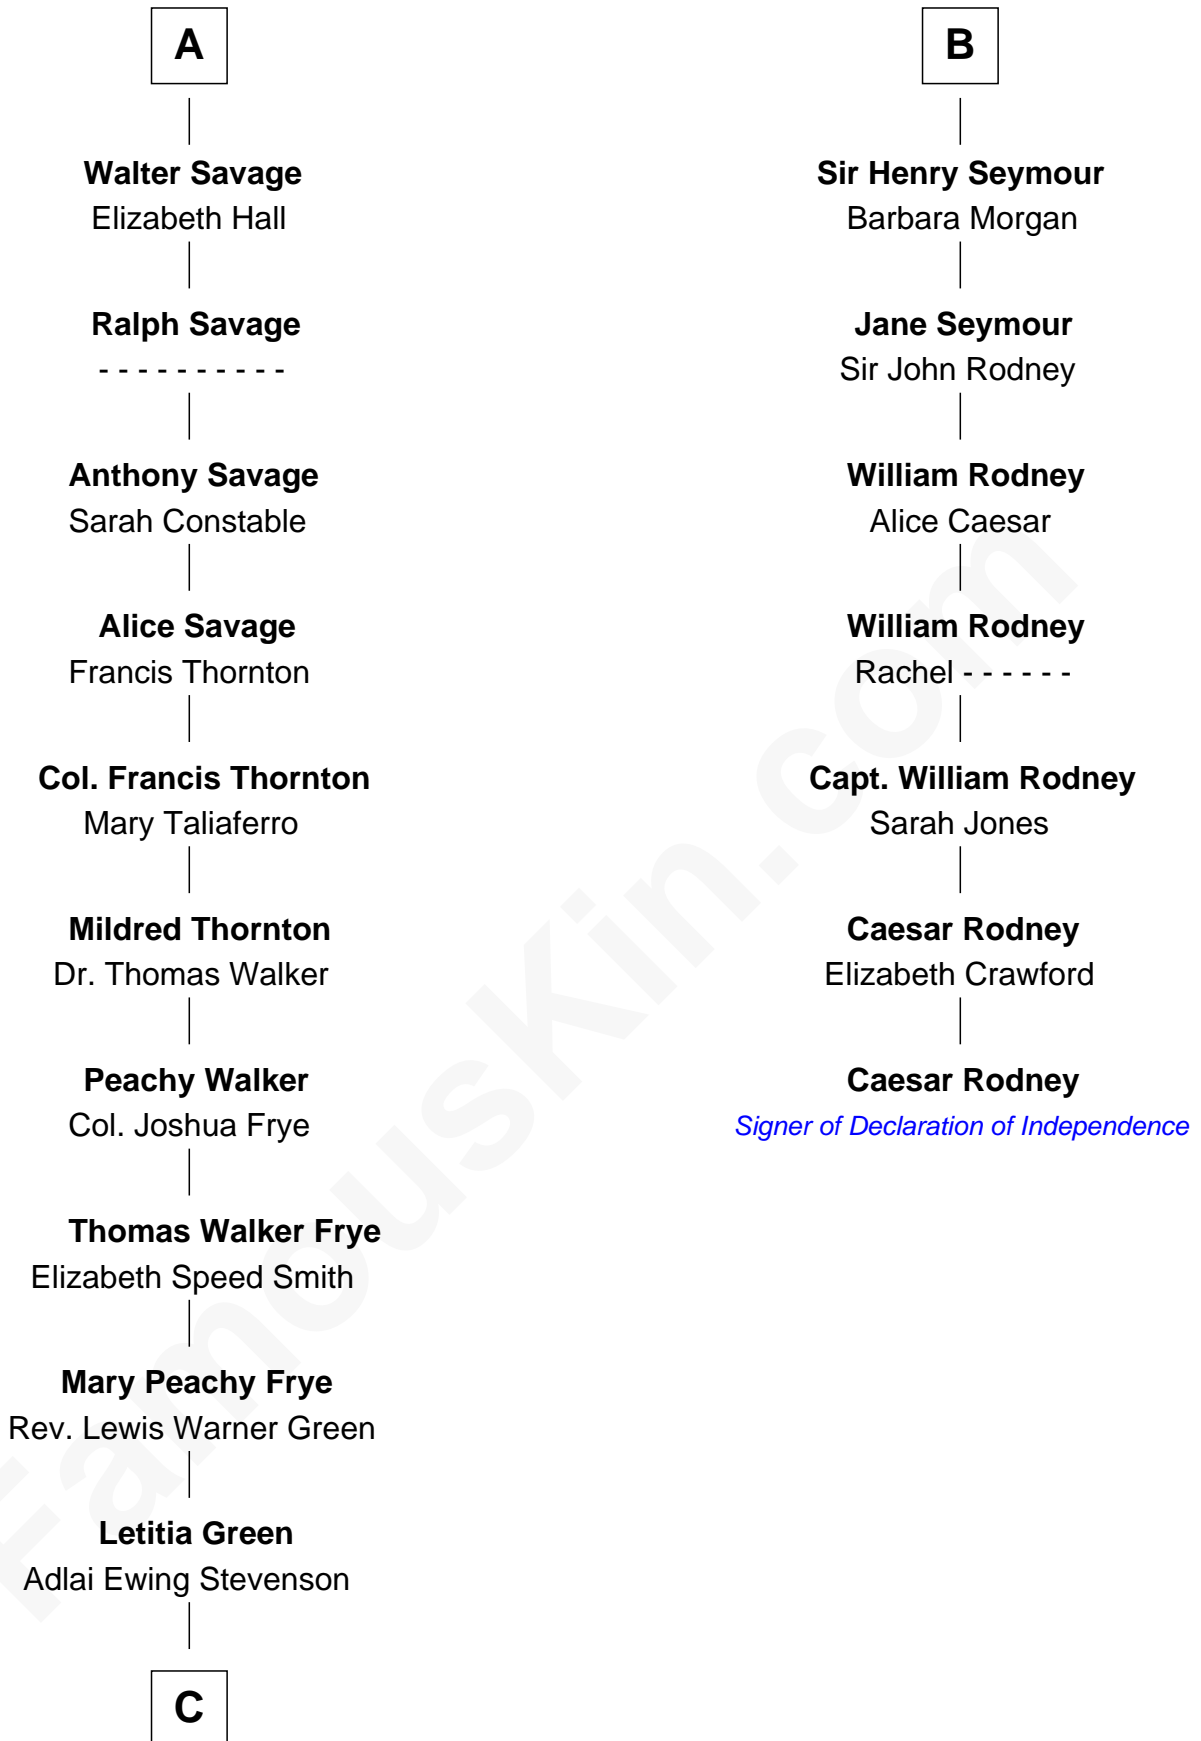

FamousKin.com Relationship Chart of

Adlai Stevenson III

U.S. Senator from Illinois

13th cousin 6 times removed of

Caesar Rodney

Signer of the Declaration of Independence

C

—
Lewis Green Stevenson

Helen Louise Davis

—
Adlai Ewing Stevenson

Ellen Borden

—
Adlai Stevenson III

U.S. Senator from Illinois

FamousKin.com