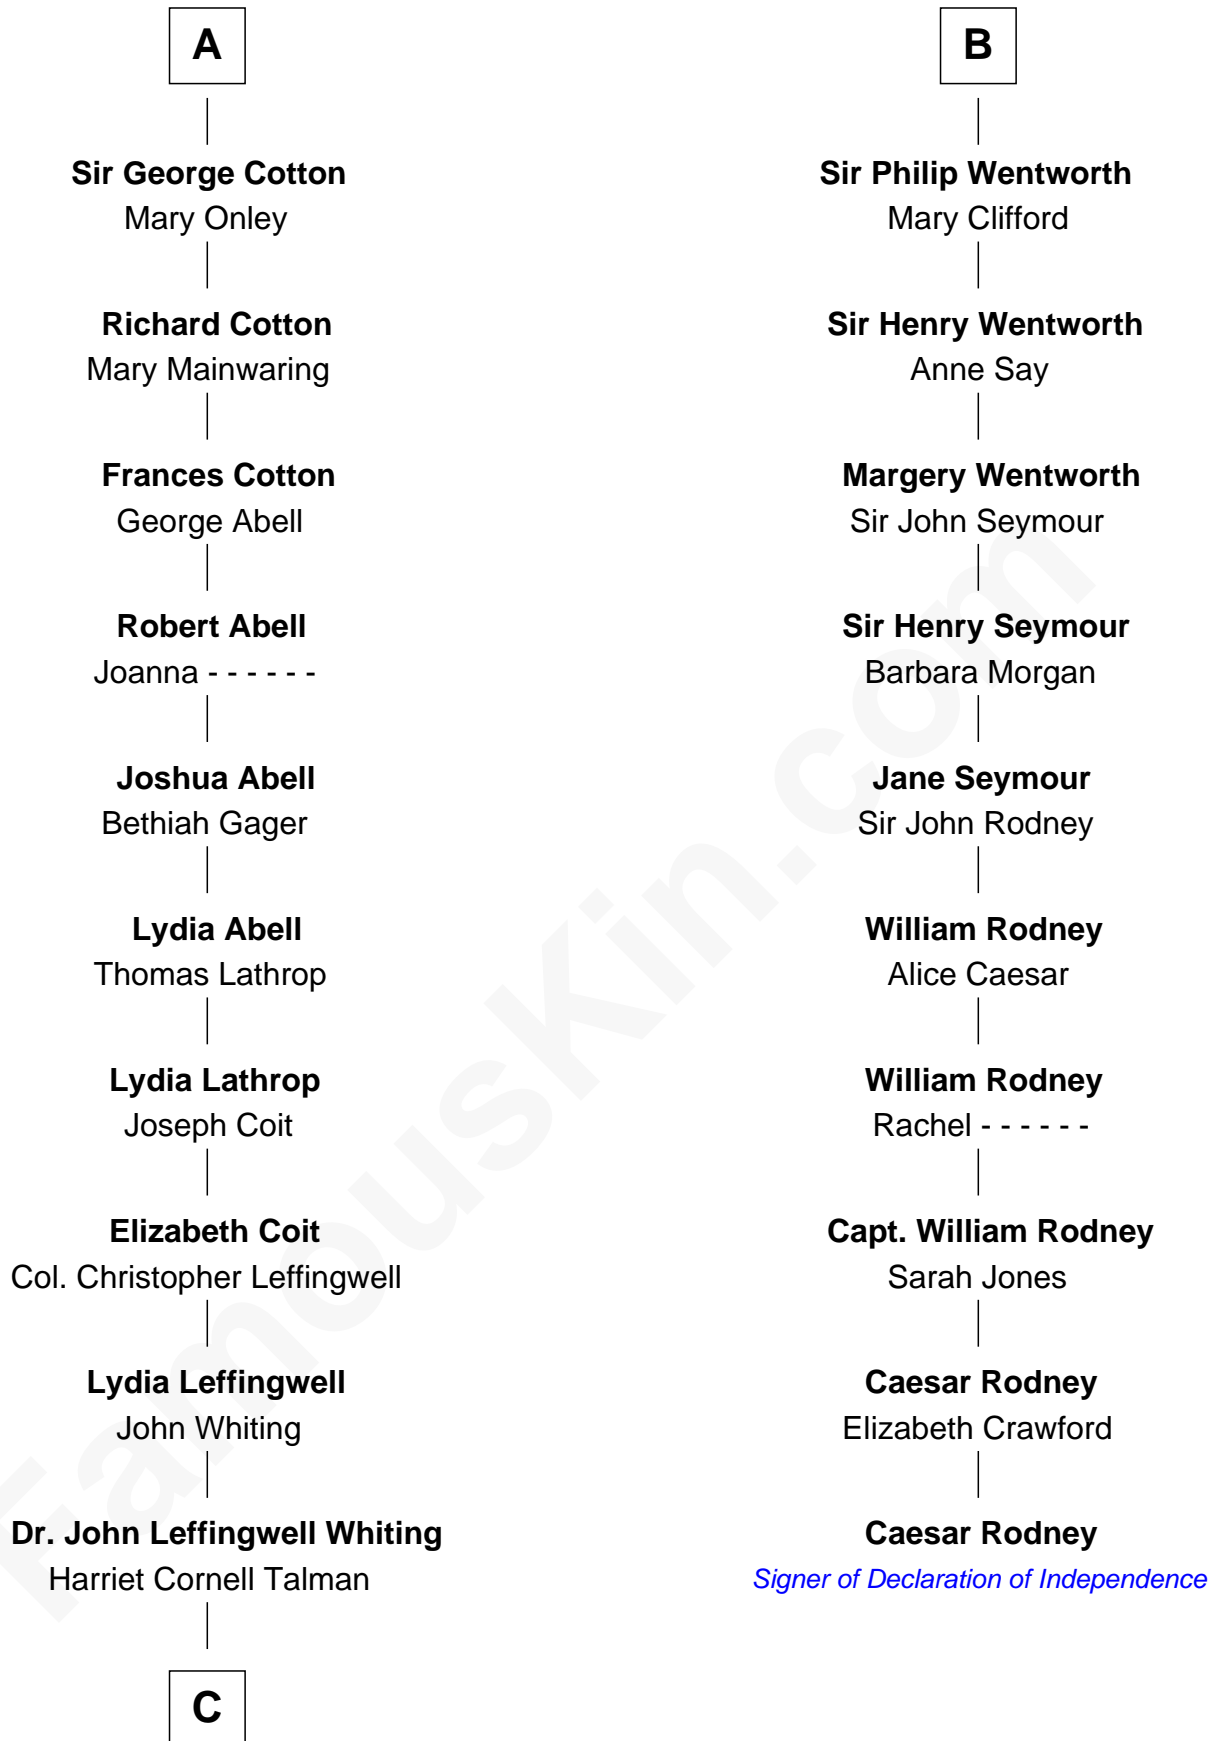

**FamousKin.com**  
**Relationship Chart of**  
**Adlai Stevenson III**  
*U.S. Senator from Illinois*

**16th cousin 5 times removed of**

**Caesar Rodney**  
*Signer of the Declaration of Independence*

**C**

John Talman Whiting

Mary Sophia Hill

Mary DeGama Whiting

William Borden

John Borden

Ellen Wallace Waller

Ellen Borden

Adlai Ewing Stevenson

**Adlai Stevenson III**

*U.S. Senator from Illinois*

FamousKin.com