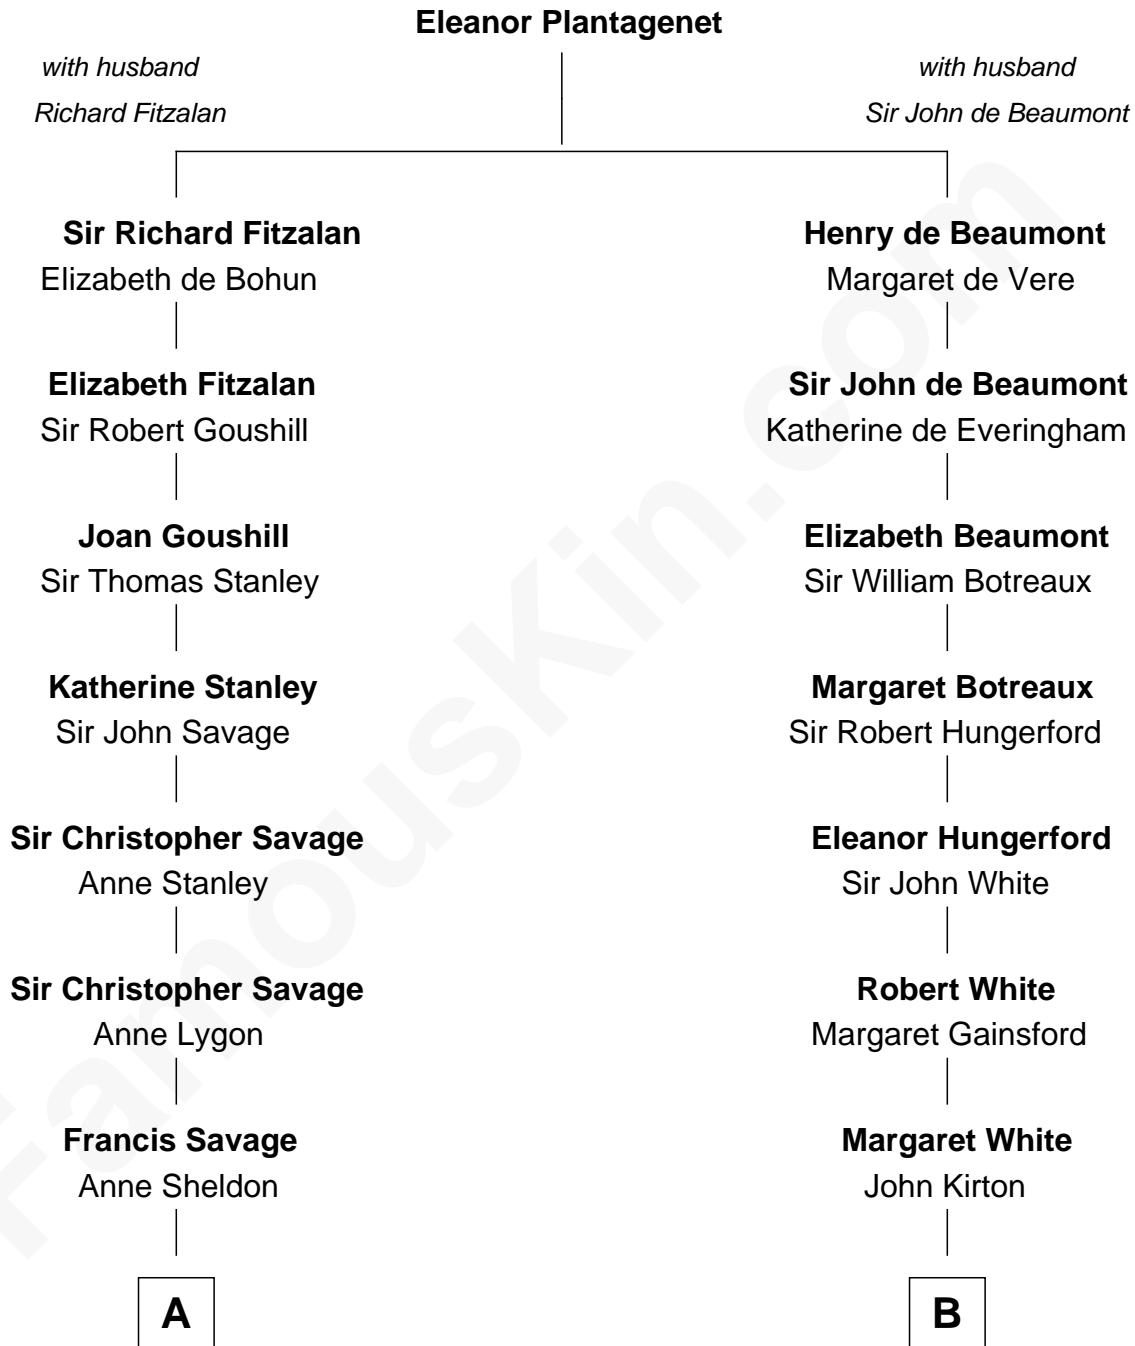

# FamousKin.com Relationship Chart of

**Adlai Stevenson III**

*U.S. Senator from Illinois*

17th cousin 2 times removed of

**Sir Charles Tupper**

*6th Prime Minister of Canada*

**C**

—  
**Lewis Green Stevenson**

Helen Louise Davis

—  
**Adlai Ewing Stevenson**

Ellen Borden

—  
**Adlai Stevenson III**

*U.S. Senator from Illinois*

FamousKin.com