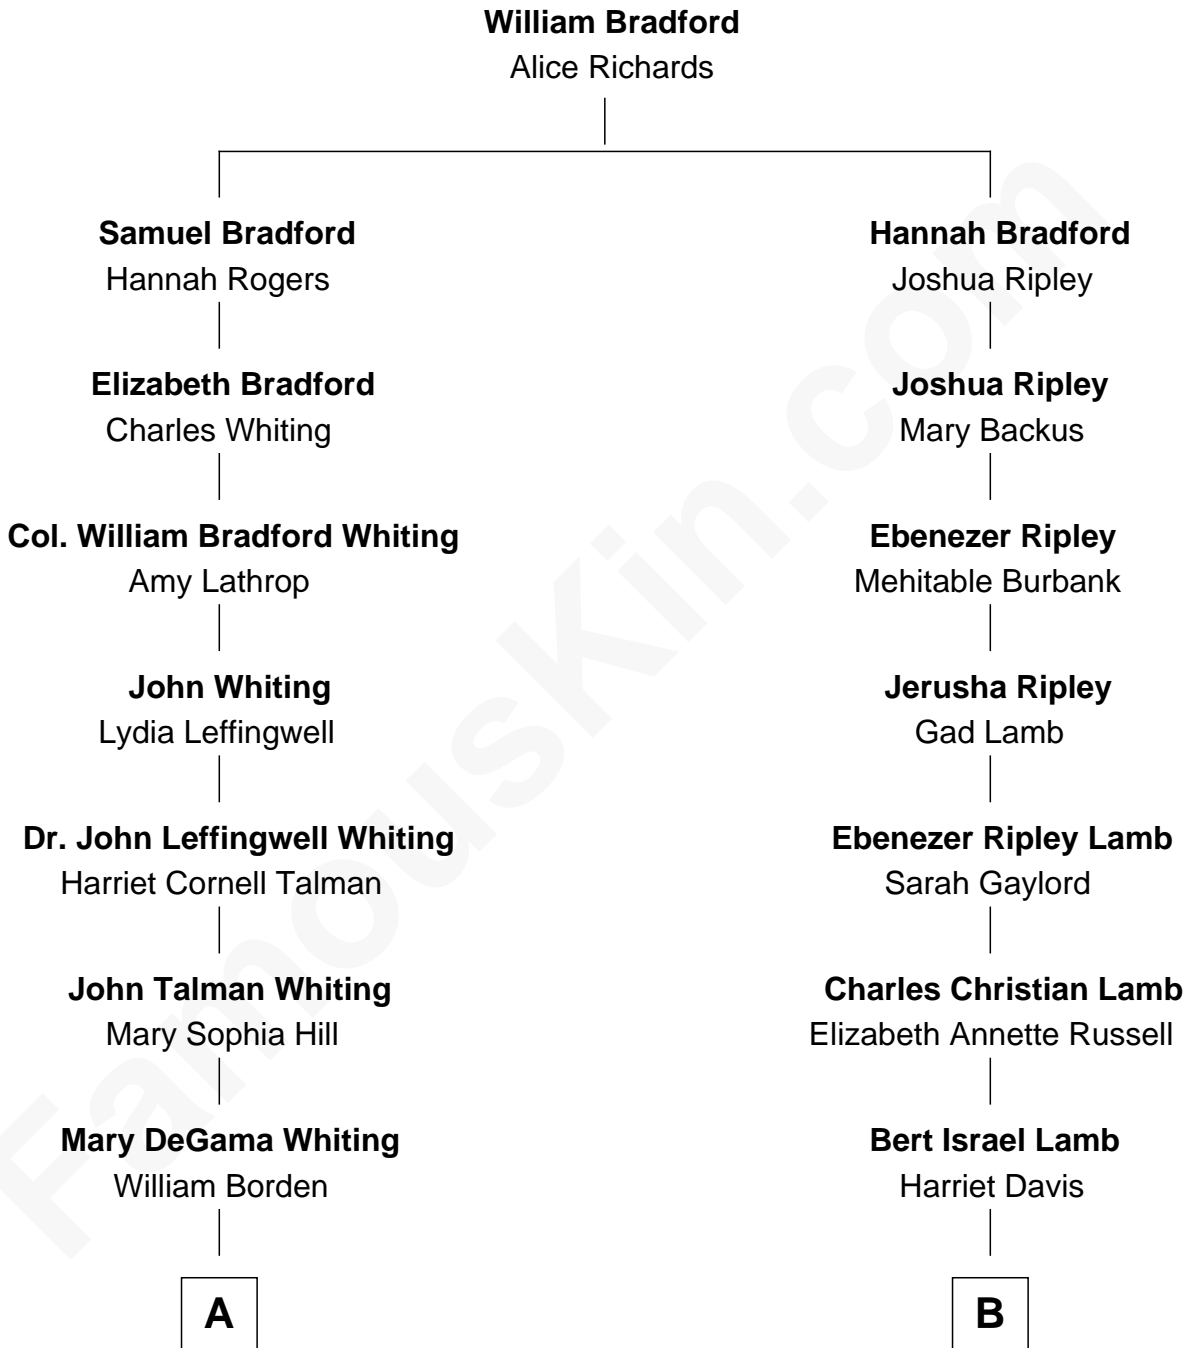

FamousKin.com Relationship Chart of

Adlai Stevenson III

U.S. Senator from Illinois

9th cousin of

Christopher Reeve

Movie Actor

A

John Borden
Ellen Wallace Waller

Ellen Borden
Adlai Ewing Stevenson

Adlai Stevenson III
U.S. Senator from Illinois

B

Horace Rand Lamb
Beatrice Louise Pitney

Barbara Pitney Lamb
Franklin D'Olier Reeve

Christopher Reeve
Movie Actor

FamousKin.com