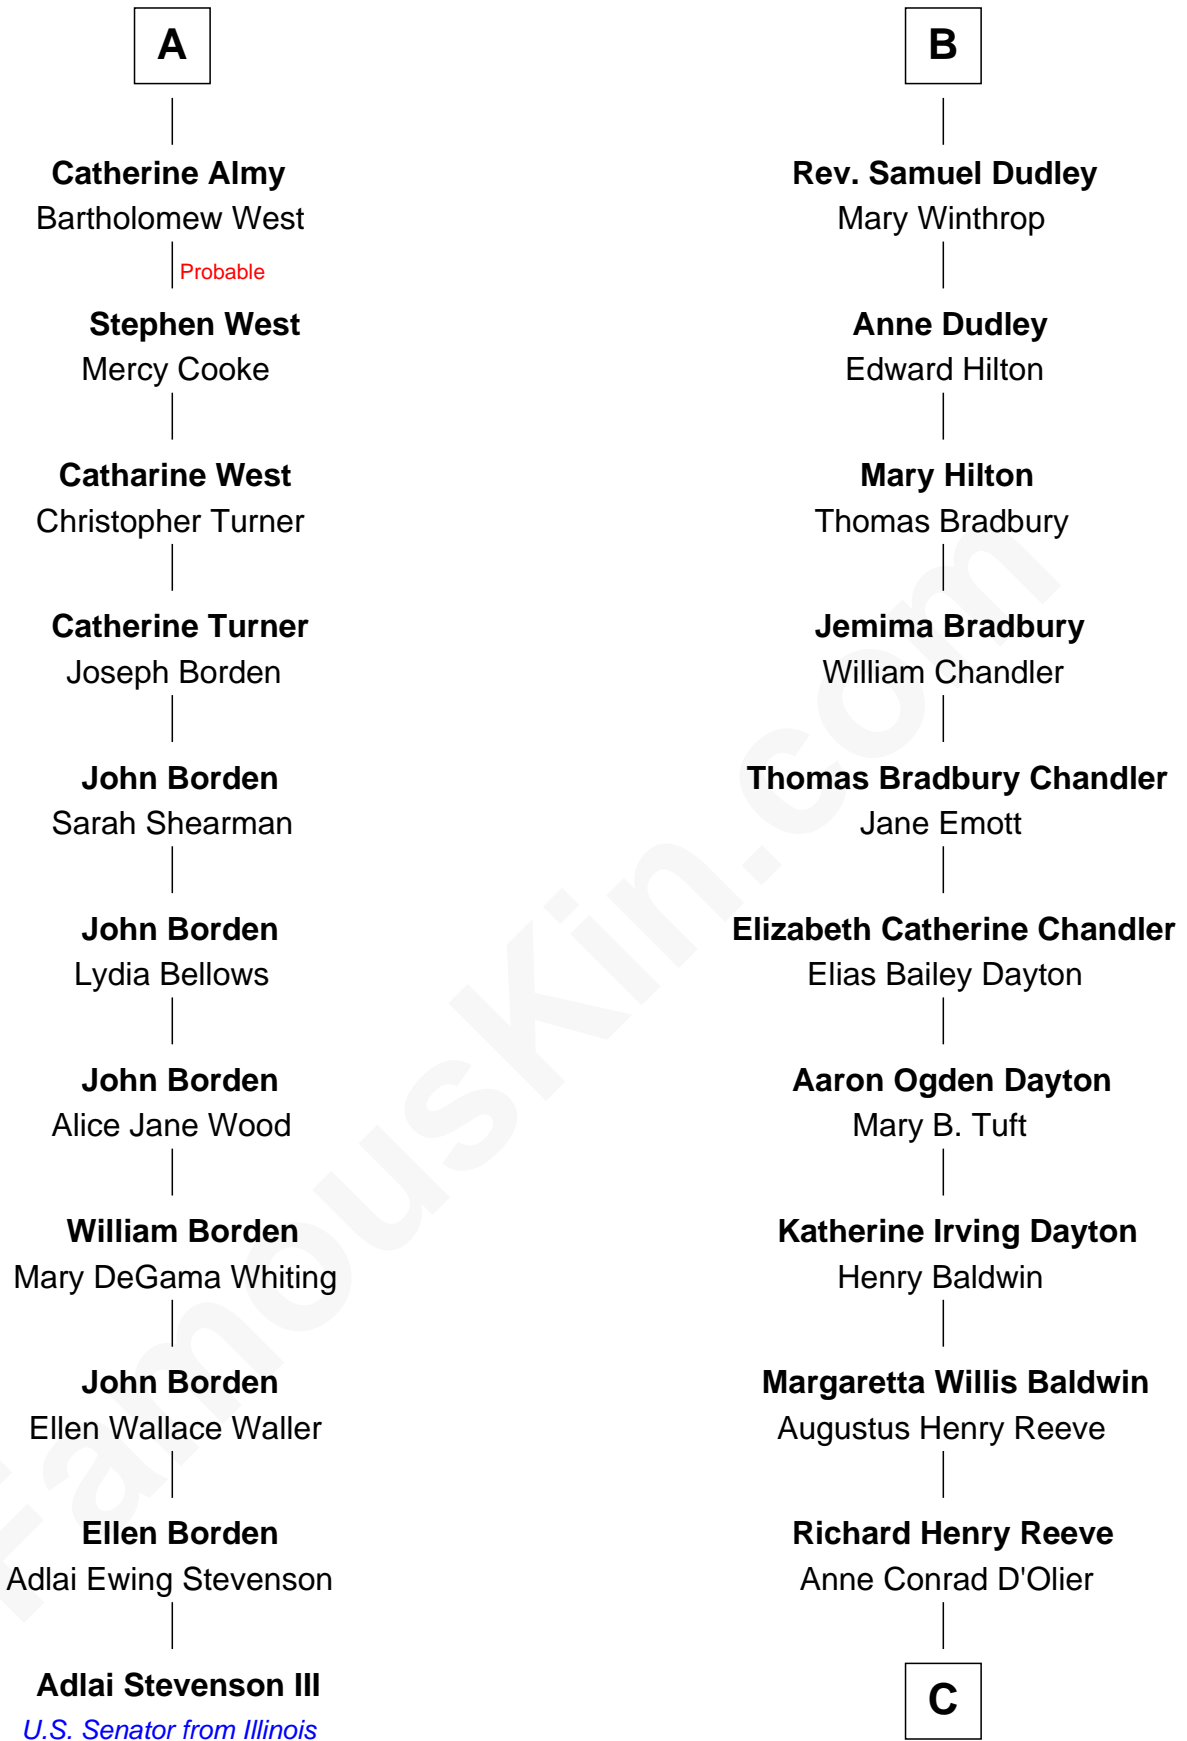

FamousKin.com Relationship Chart of

Adlai Stevenson III

U.S. Senator from Illinois

17th cousin 1 time removed of

Christopher Reeve

Movie Actor

C

Franklin D'Olier Reeve