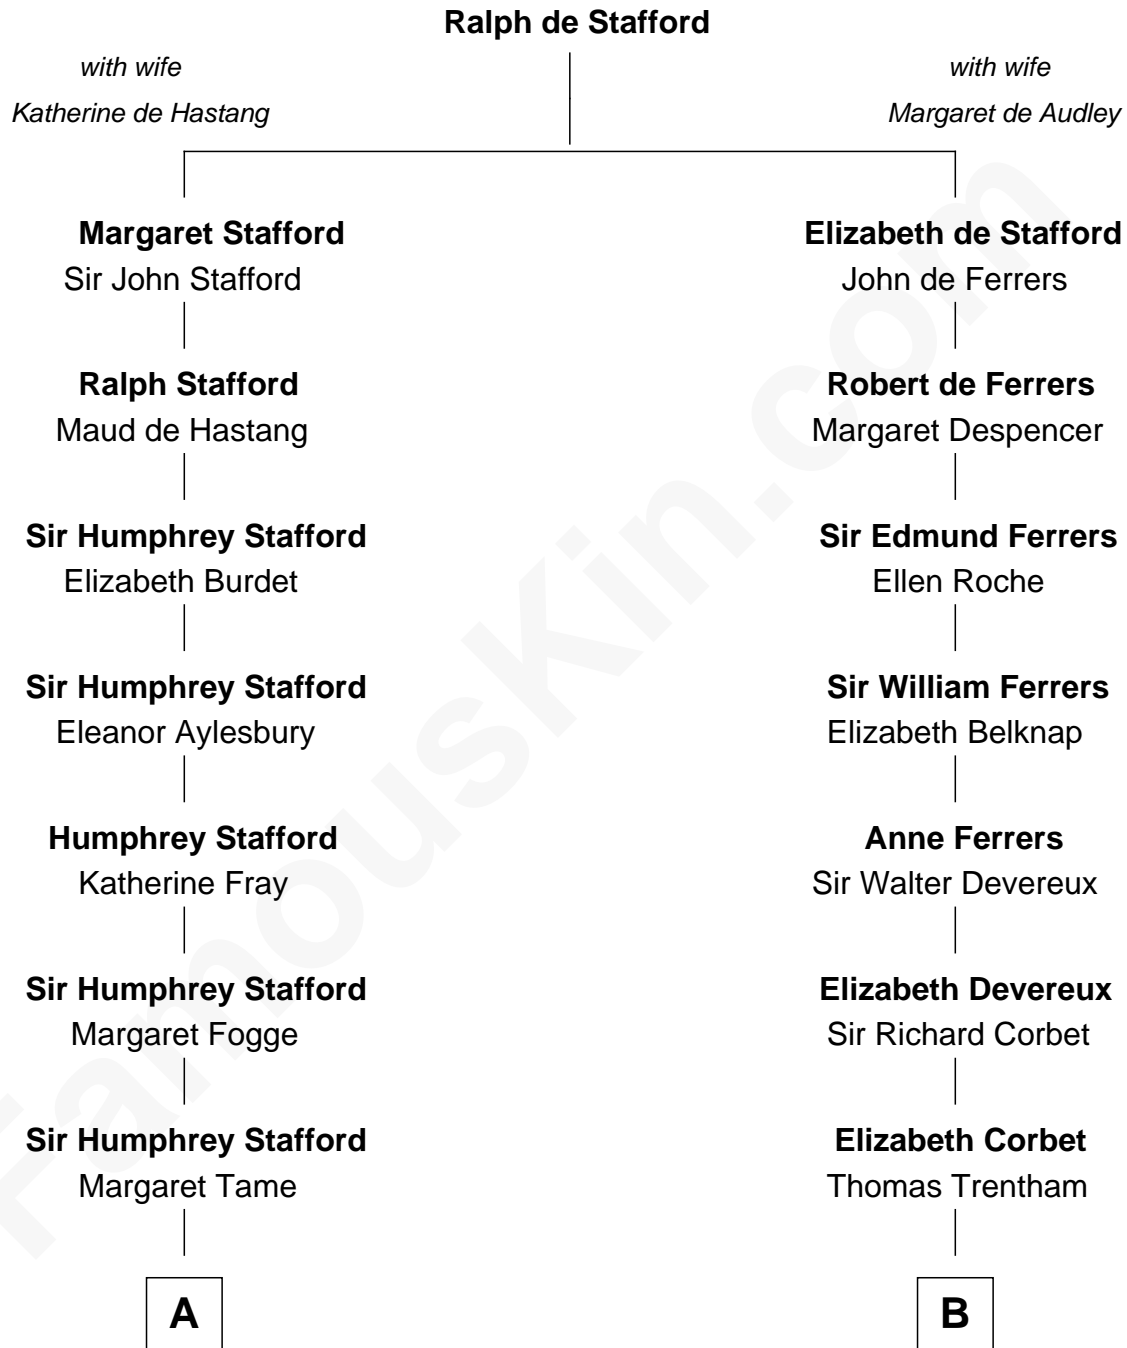

FamousKin.com Relationship Chart of

Adlai Stevenson III

U.S. Senator from Illinois

20th cousin 1 time removed of

Christopher Reeve

Movie Actor

C

William Borden
Mary DeGama Whiting

John Borden
Ellen Wallace Waller

Ellen Borden
Adlai Ewing Stevenson

Adlai Stevenson III
U.S. Senator from Illinois

D

Sarah Wyatt Carpenter
Richard Henry Reeve

Augustus Henry Reeve
Margaretta Willis Baldwin