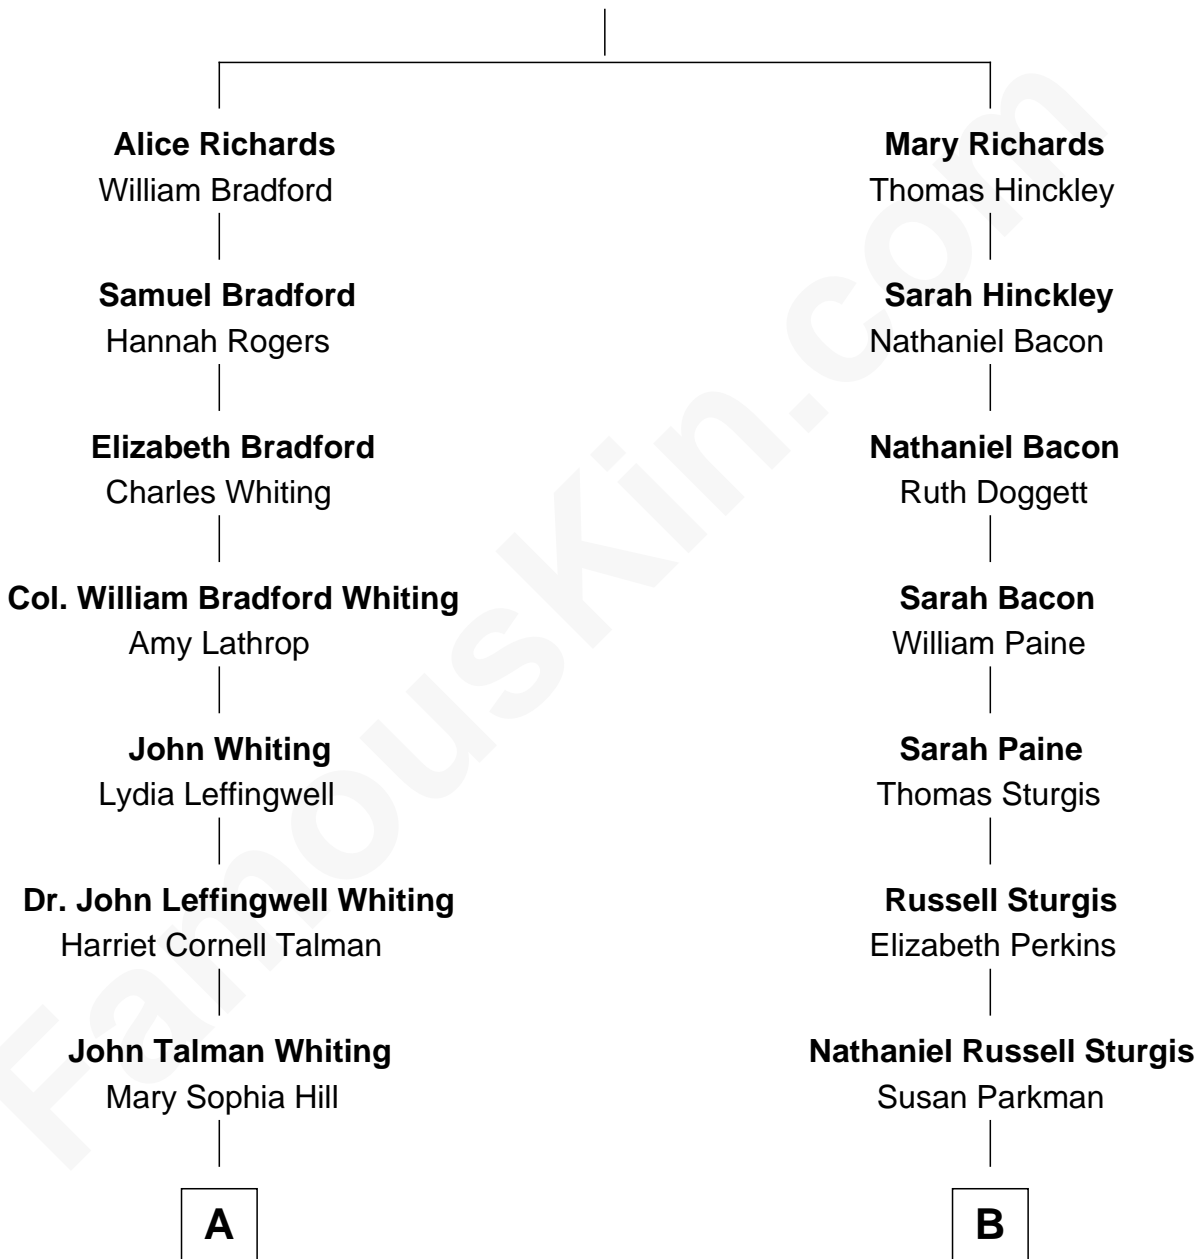

FamousKin.com

Relationship Chart of

Adlai Stevenson III

U.S. Senator from Illinois

8th cousin 2 times removed of

Colonel Robert Gould Shaw

U.S. Civil War leader of film "Glory" fame

Thomas Richards

Welthian - - - - -

FamousKin.com