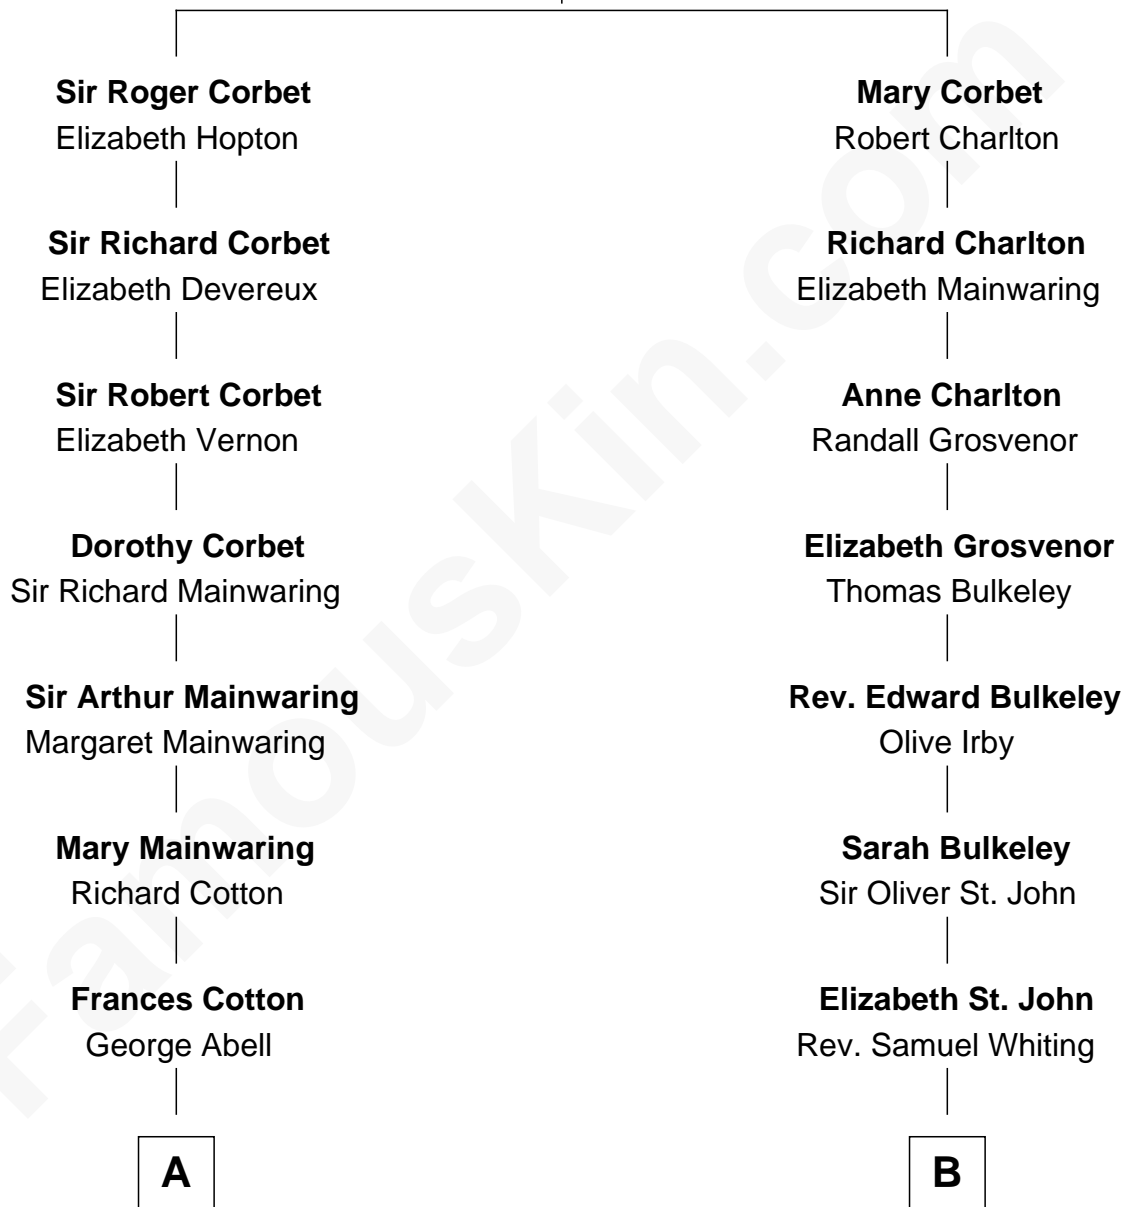

FamousKin.com

Relationship Chart of

Adlai Stevenson III

U.S. Senator from Illinois

14th cousin 4 times removed of

Colonel Robert Gould Shaw

U.S. Civil War leader of film "Glory" fame

Sir Robert Corbet

Margaret - - - - -

C

—
Ellen Borden

Adlai Ewing Stevenson

—
Adlai Stevenson III

U.S. Senator from Illinois

FamousKin.com