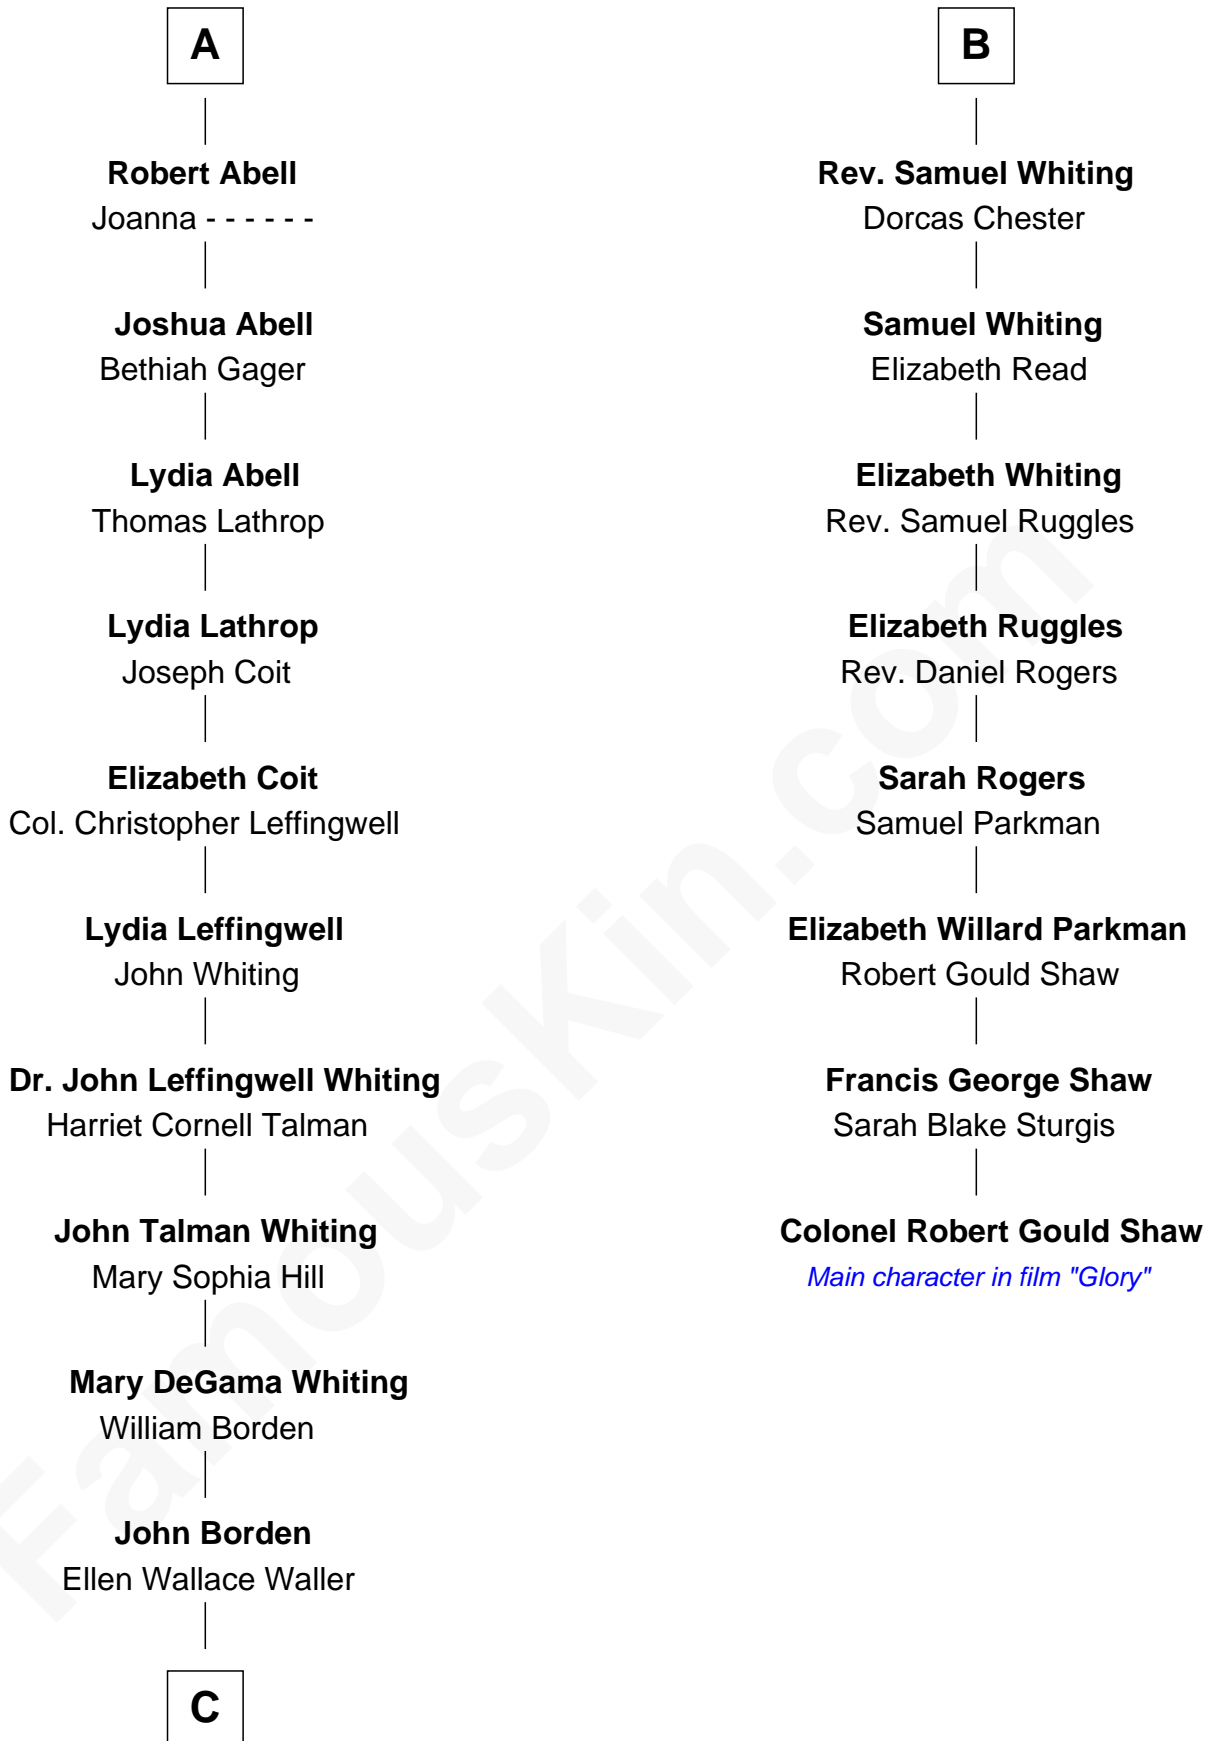

FamousKin.com

Relationship Chart of

Adlai Stevenson III

U.S. Senator from Illinois

14th cousin 4 times removed of

Colonel Robert Gould Shaw

U.S. Civil War leader of film "Glory" fame

Sir Robert Corbet

Margaret - - - - -

C

—
Ellen Borden

Adlai Ewing Stevenson

—
Adlai Stevenson III

U.S. Senator from Illinois

FamousKin.com