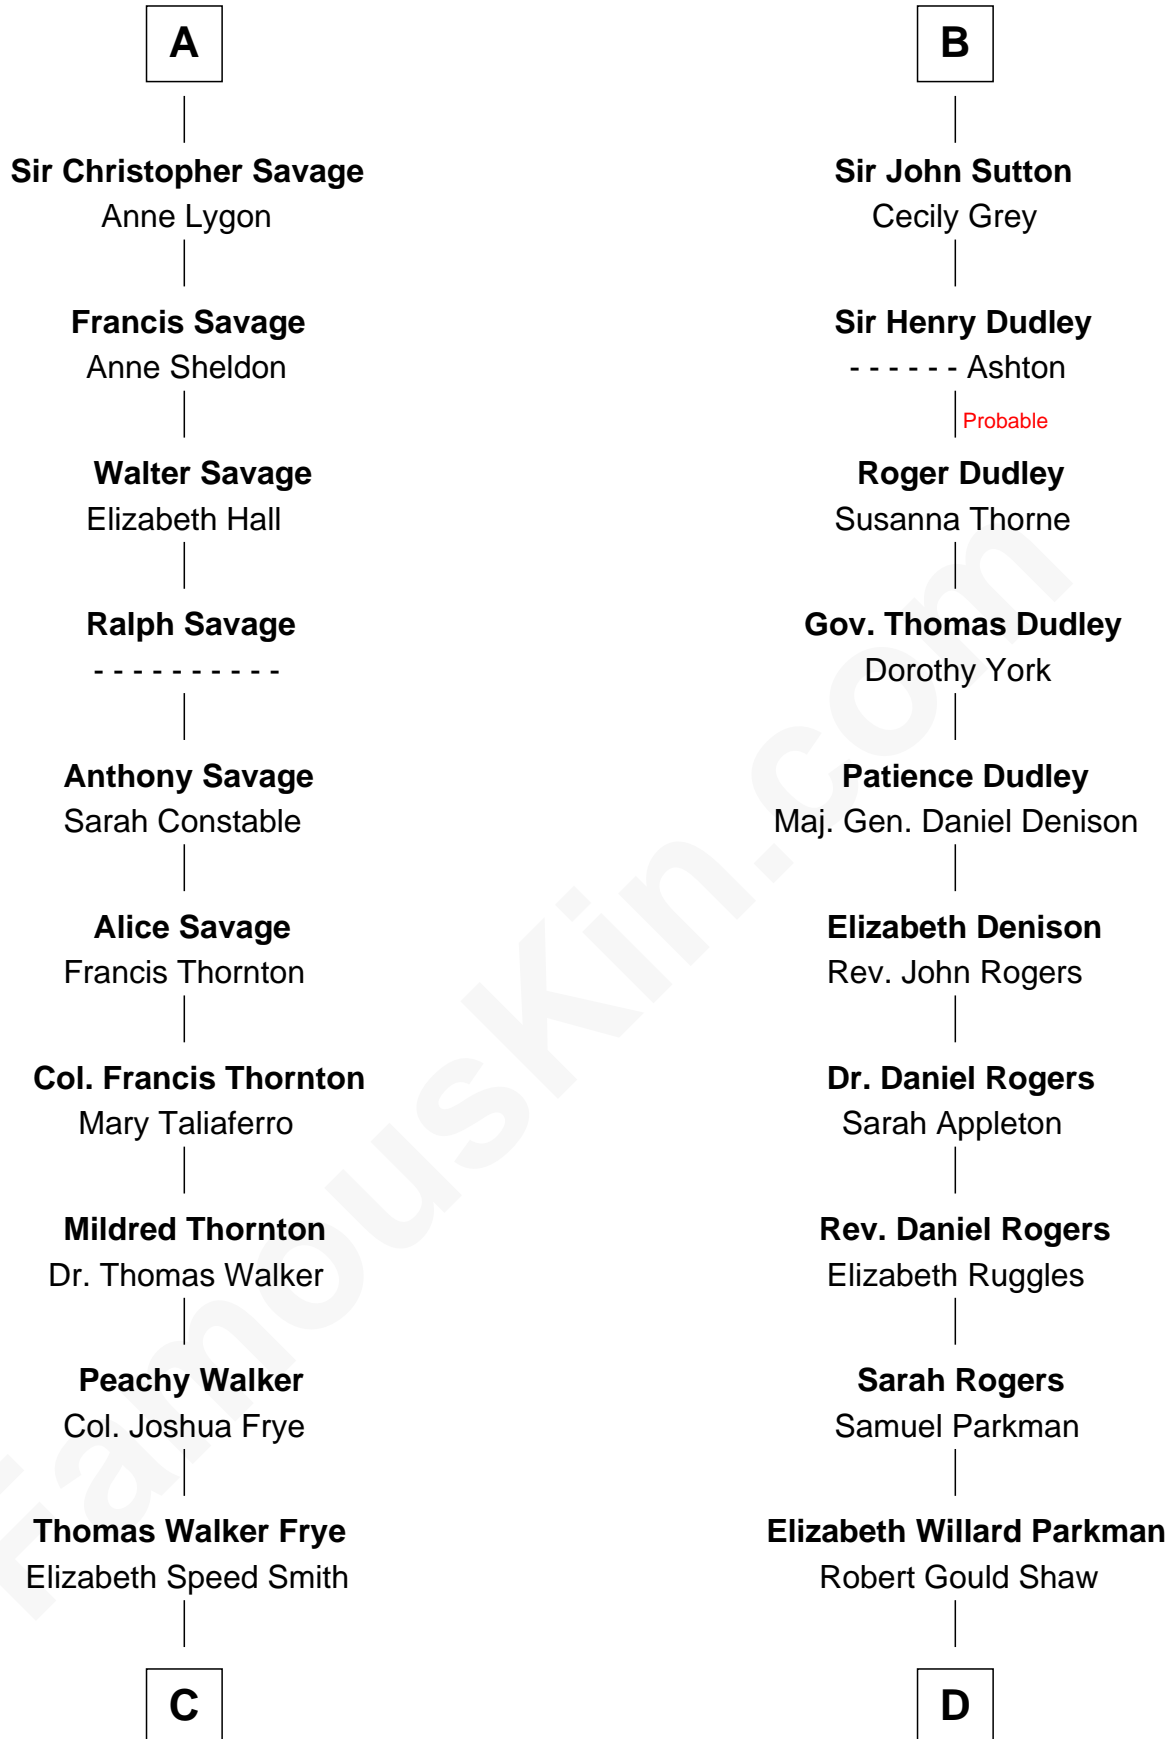

FamousKin.com

Relationship Chart of

Adlai Stevenson III

U.S. Senator from Illinois

18th cousin 3 times removed of

Colonel Robert Gould Shaw

U.S. Civil War leader of film "Glory" fame

C

Mary Peachy Frye
Rev. Lewis Warner Green

Letitia Green
Adlai Ewing Stevenson

Lewis Green Stevenson
Helen Louise Davis

Adlai Ewing Stevenson
Ellen Borden

Adlai Stevenson III
U.S. Senator from Illinois

D

Francis George Shaw
Sarah Blake Sturgis

Colonel Robert Gould Shaw
Main character in film "Glory"

FamousKin.com