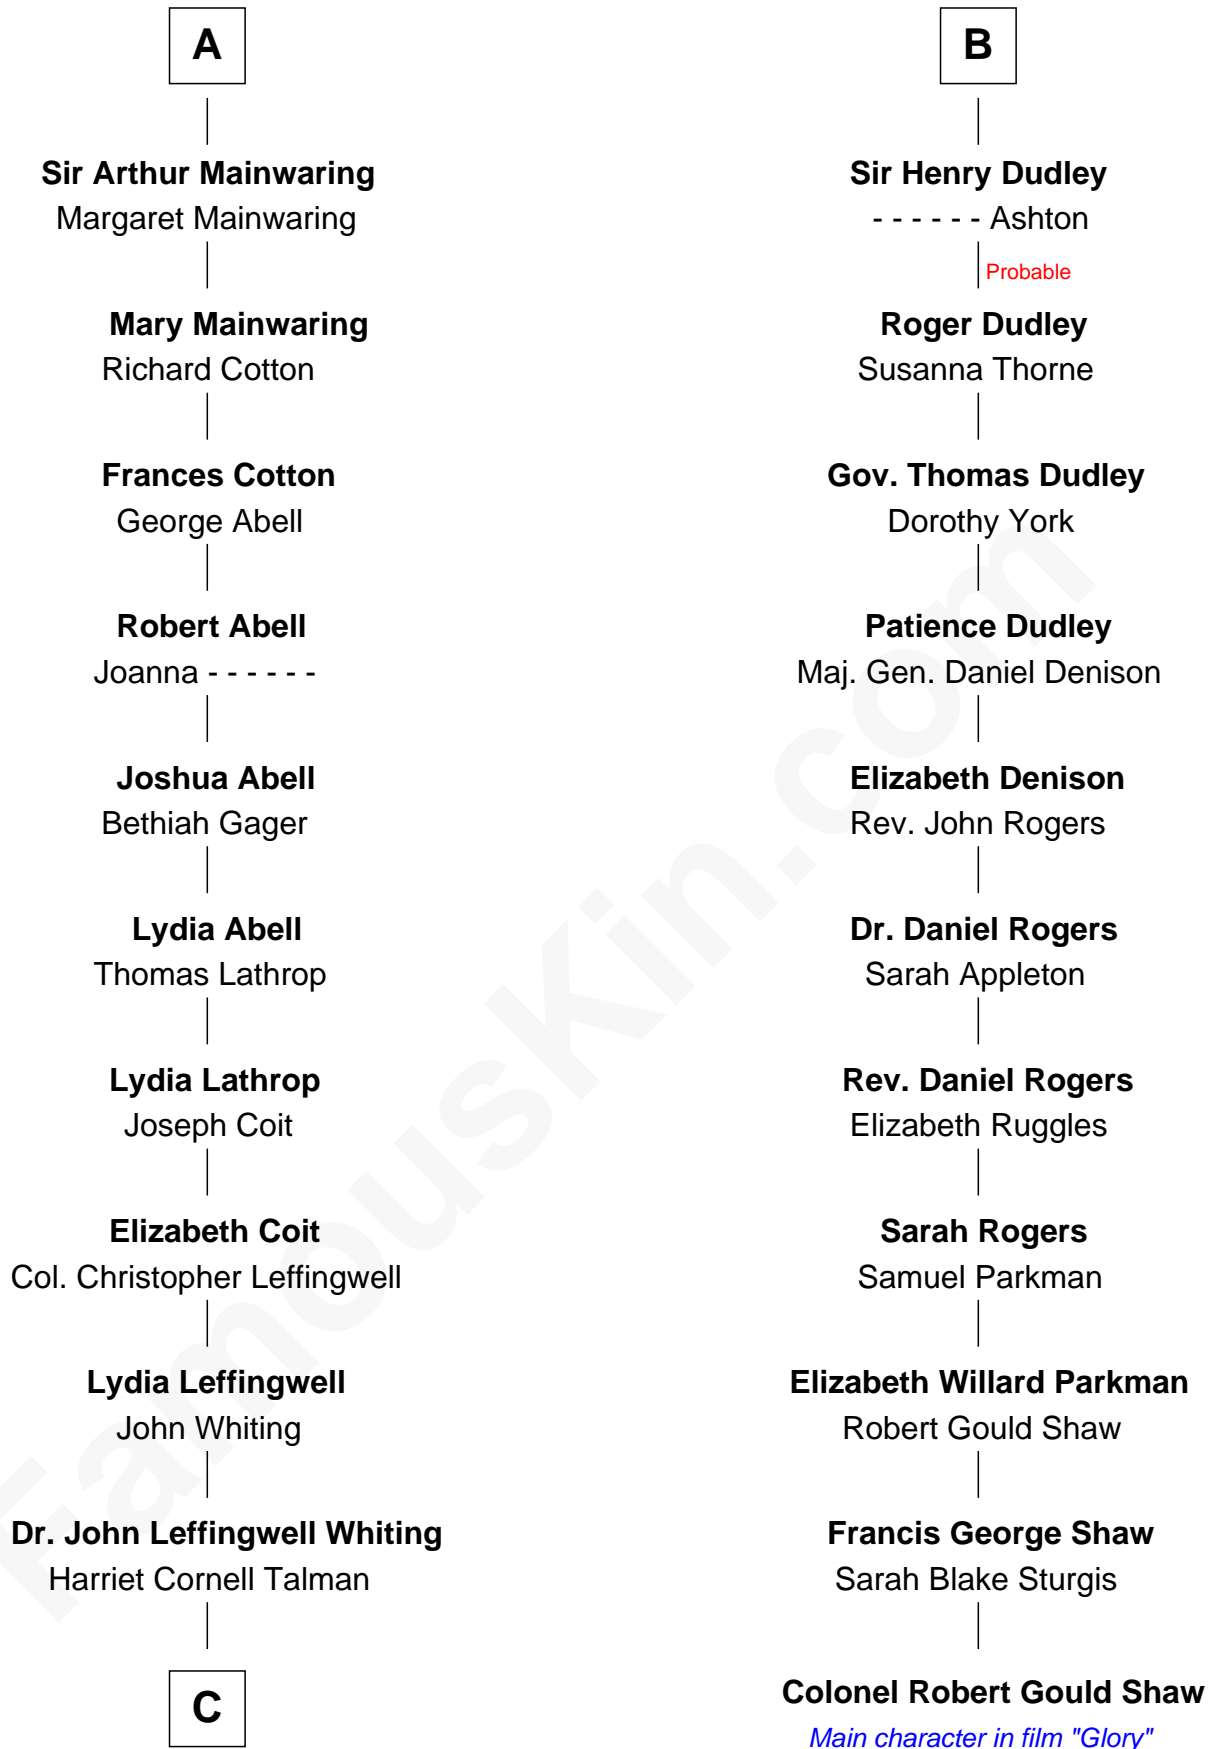

FamousKin.com Relationship Chart of

Adlai Stevenson III

U.S. Senator from Illinois

17th cousin 4 times removed of

Colonel Robert Gould Shaw

U.S. Civil War leader of film "Glory" fame

C

—
John Talman Whiting

Mary Sophia Hill

—
Mary DeGama Whiting

William Borden

—
John Borden

Ellen Wallace Waller

—
Ellen Borden

Adlai Ewing Stevenson

—
Adlai Stevenson III

U.S. Senator from Illinois

FamousKin.com