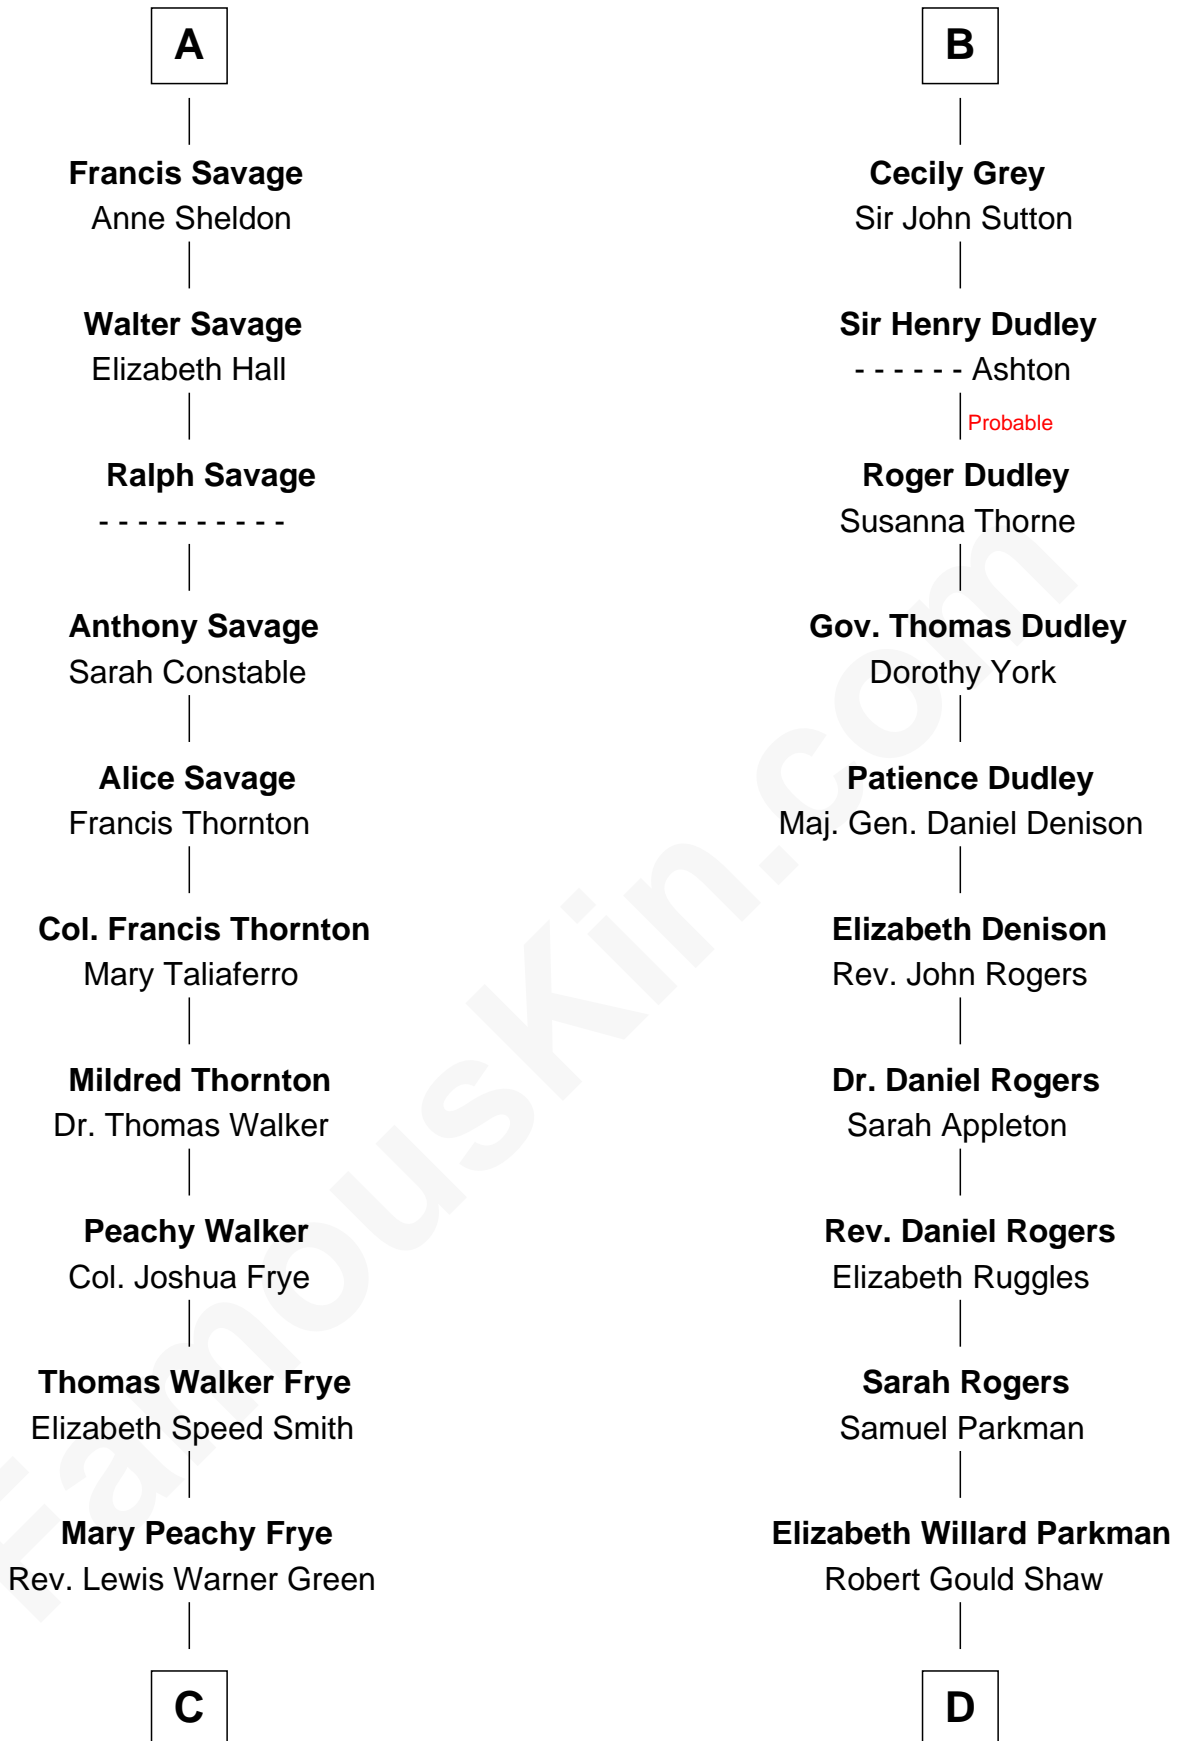

FamousKin.com

Relationship Chart of

Adlai Stevenson III

U.S. Senator from Illinois

18th cousin 2 times removed of

Colonel Robert Gould Shaw

U.S. Civil War leader of film "Glory" fame

Bartholomew de Badlesmere

Margaret de Clare

Elizabeth de Badlesmere

Sir William de Bohun

Elizabeth de Bohun

Sir Richard Fitzalan

Elizabeth Fitzalan

Sir Robert Goushill

Joan Goushill

Margery de Badlesmere

Sir William de Ros

Thomas de Ros

Beatrice de Stafford

Margaret de Ros

Sir Reynold Grey

Margaret Grey

Sir William Bonville

William Bonville

Elizabeth Harington

William Bonville

Katherine Neville

Cecily Bonville

Thomas Grey

B

FamousKin.com