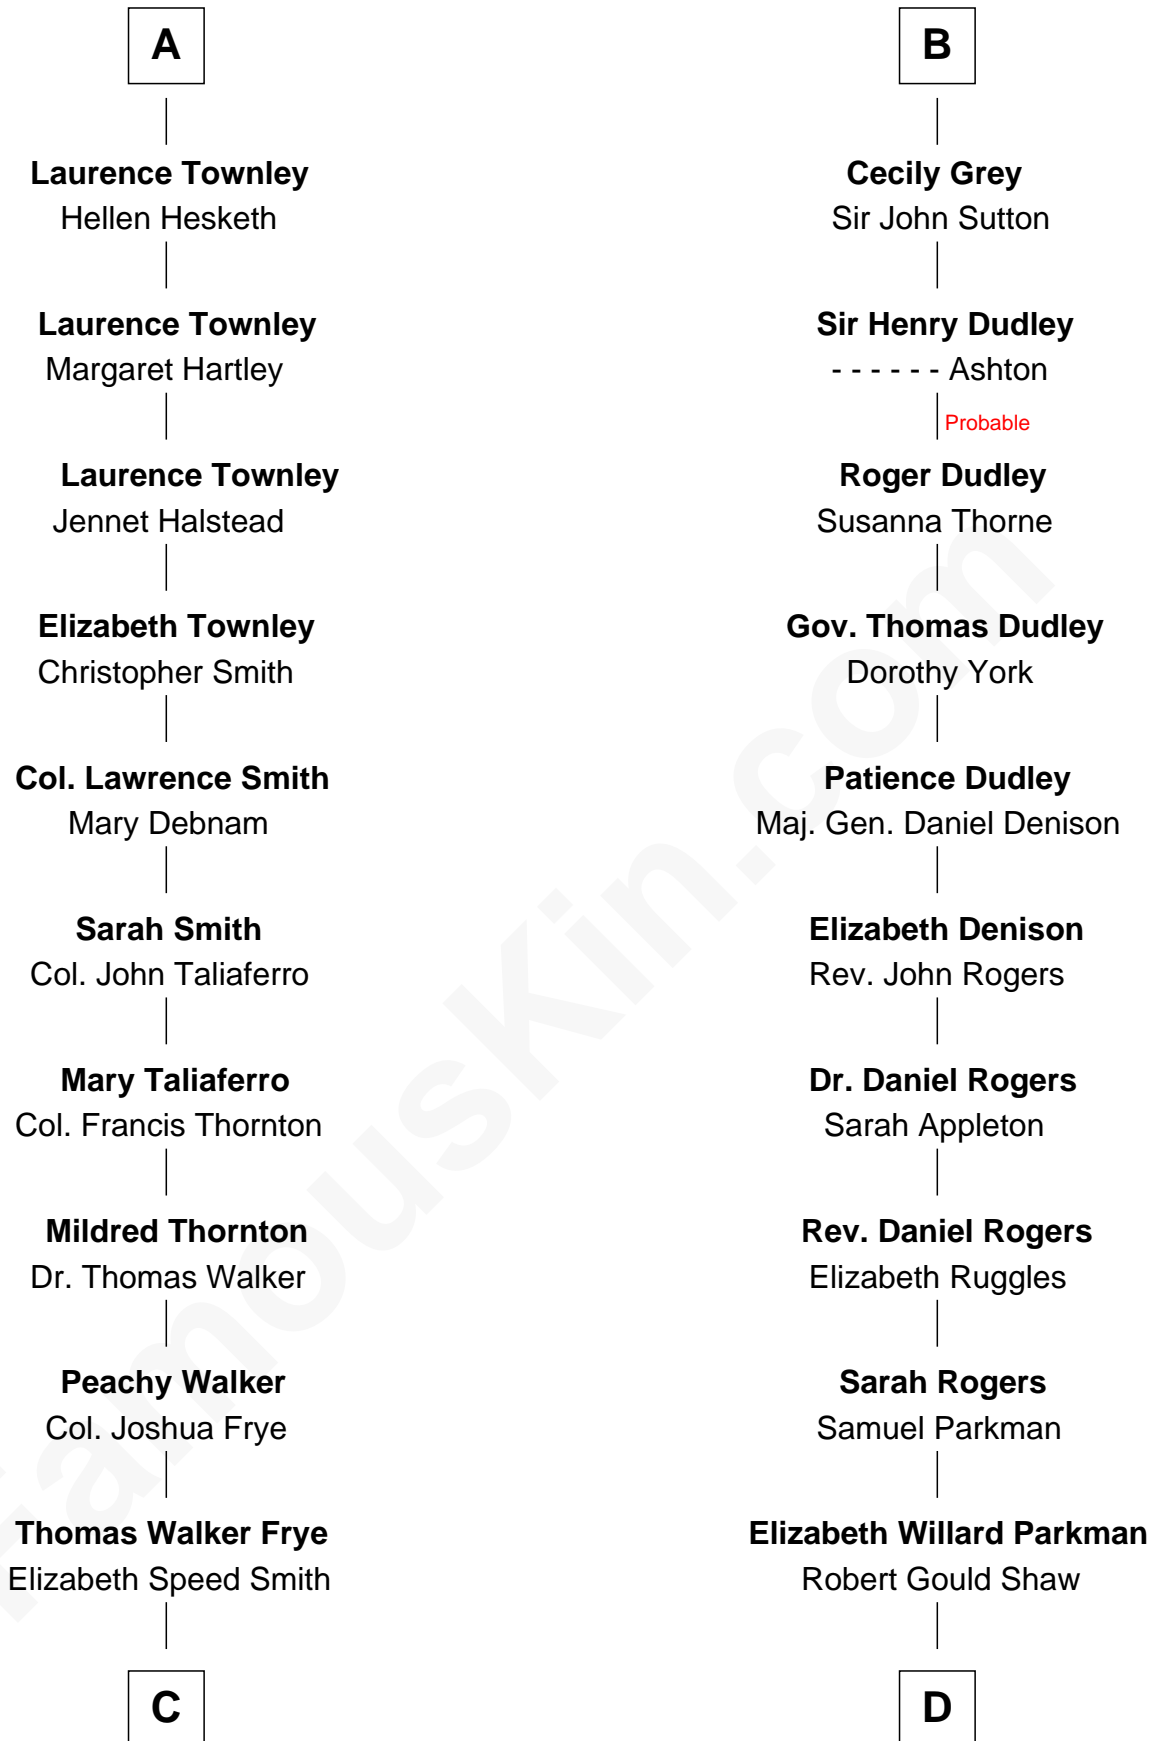

FamousKin.com

Relationship Chart of

Adlai Stevenson III

U.S. Senator from Illinois

18th cousin 3 times removed of

Colonel Robert Gould Shaw

U.S. Civil War leader of film "Glory" fame

C

Mary Peachy Frye
Rev. Lewis Warner Green

Letitia Green
Adlai Ewing Stevenson

Lewis Green Stevenson
Helen Louise Davis

Adlai Ewing Stevenson
Ellen Borden

Adlai Stevenson III
U.S. Senator from Illinois

D

Francis George Shaw
Sarah Blake Sturgis

Colonel Robert Gould Shaw
Main character in film "Glory"

FamousKin.com