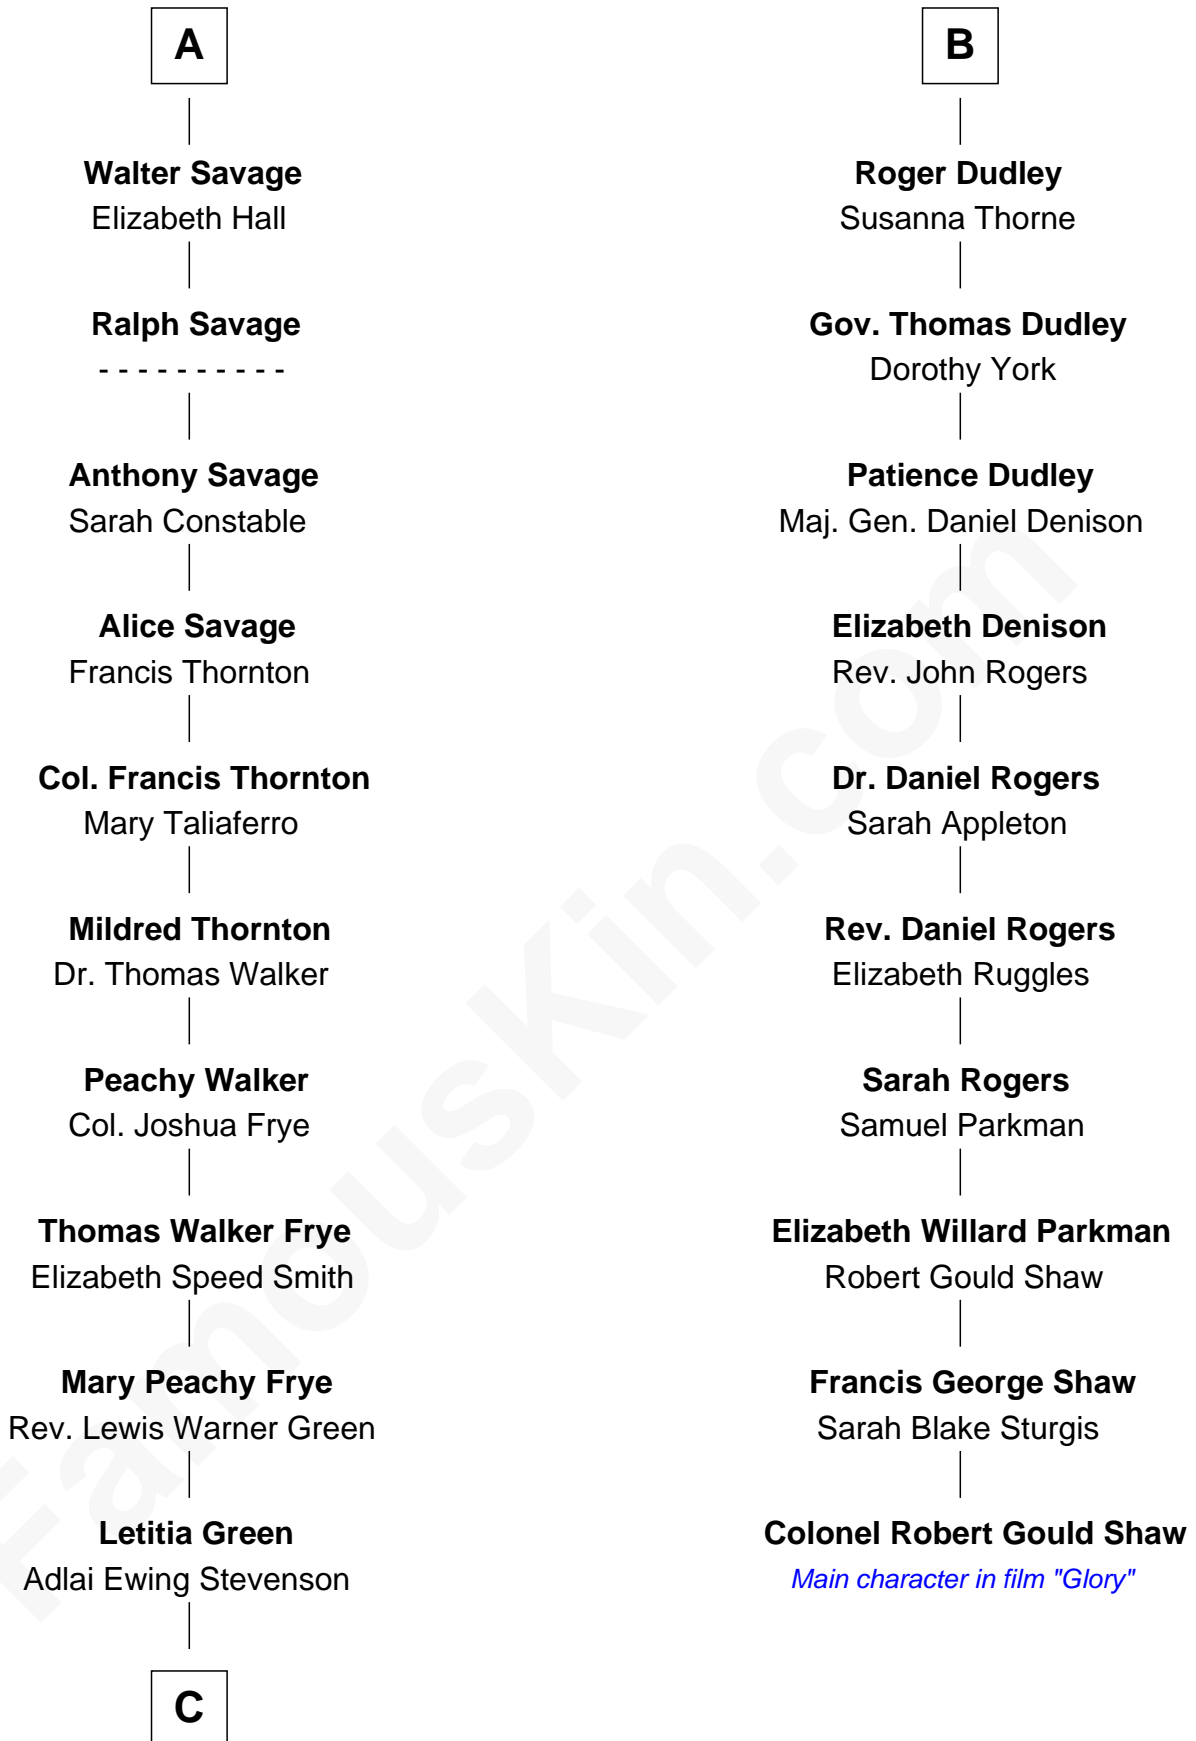

## Relationship Chart of

**Adlai Stevenson III**

*U.S. Senator from Illinois*

16th cousin 3 times removed of

**Colonel Robert Gould Shaw**

*U.S. Civil War leader of film "Glory" fame*

**Richard Fitzalan**  
Eleanor Plantagenet

**Sir Richard Fitzalan**  
Elizabeth de Bohun

**Elizabeth Fitzalan**  
Sir Robert Goushill

**Joan Goushill**  
Sir Thomas Stanley

**Katherine Stanley**  
Sir John Savage

**Sir Christopher Savage**  
Anne Stanley

**Sir Christopher Savage**  
Anne Lygon

**Francis Savage**  
Anne Sheldon

**A**

**Alice Fitzalan**  
Sir Thomas de Holand

**Eleanor Holand**  
Edward Cherleton

**Joyce Cherleton**  
Sir John Tiptoft

**Joyce Tiptoft**  
Sir Edmund Sutton

**Sir Edward Sutton**  
Cecily Willoughby

**Sir John Sutton**  
Cecily Grey

**Sir Henry Dudley**  
----- Ashton

Probable

**B**

**C**

—  
**Lewis Green Stevenson**

Helen Louise Davis