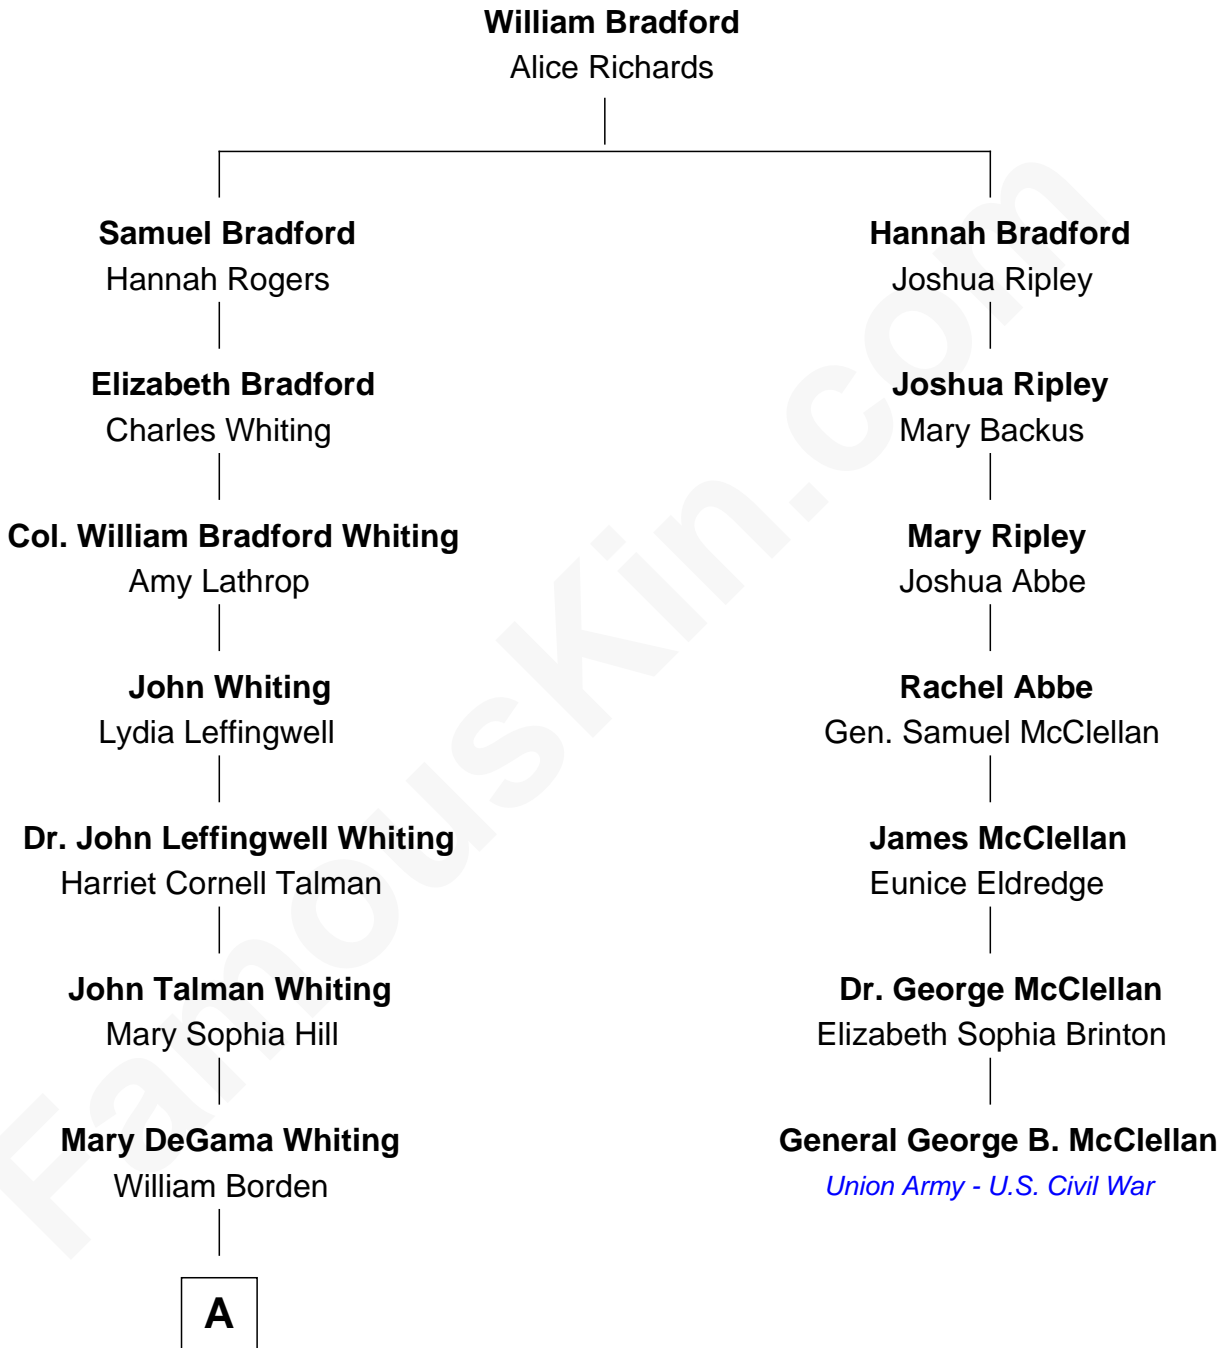

# FamousKin.com Relationship Chart of

**Adlai Stevenson III**

*U.S. Senator from Illinois*

6th cousin 3 times removed of

**General George B. McClellan**

*Union Army - U.S. Civil War*

**A**

—  
**John Borden**

Ellen Wallace Waller

—  
**Ellen Borden**

Adlai Ewing Stevenson

—  
**Adlai Stevenson III**

*U.S. Senator from Illinois*

FamousKin.com