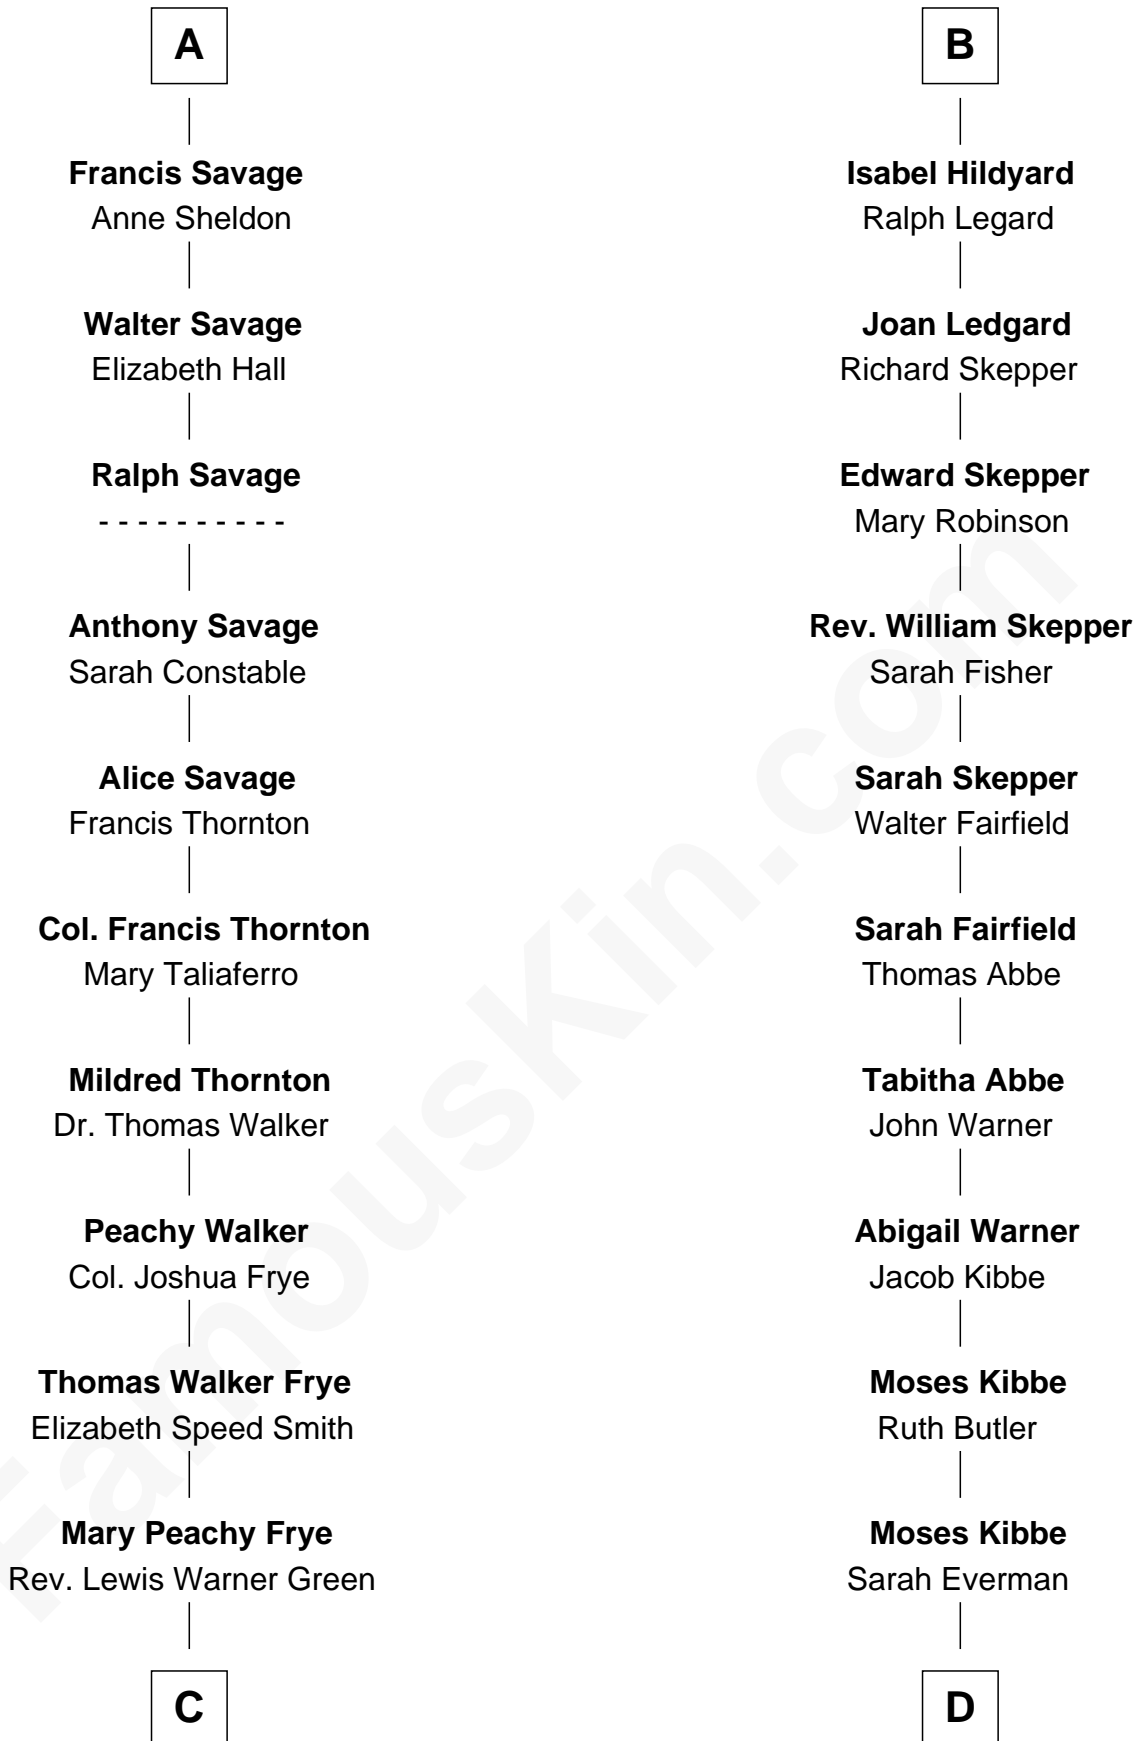

FamousKin.com Relationship Chart of

Adlai Stevenson III
U.S. Senator from Illinois

20th cousin of

Roy Rogers
Cowboy movie actor and singer

Henry Plantagenet
Maud de Chaworth

Eleanor Plantagenet
Richard Fitzalan

Sir Richard Fitzalan
Elizabeth de Bohun

Elizabeth Fitzalan
Sir Robert Goushill

Joan Goushill
Sir Thomas Stanley

Katherine Stanley
Sir John Savage

Sir Christopher Savage
Anne Stanley

Sir Christopher Savage
Anne Lygon

A

Mary Plantagenet
Henry de Percy

Sir Henry Percy
Margaret de Neville

Sir Henry Percy
Elizabeth Mortimer

Elizabeth Percy
Sir John Clifford

Mary Clifford
Sir Philip Wentworth

Elizabeth Wentworth
Sir Martin de la See

Joan de la See
Sir Piers Hildyard

B

C

Letitia Green
Adlai Ewing Stevenson

Lewis Green Stevenson
Helen Louise Davis

Adlai Ewing Stevenson
Ellen Borden

Adlai Stevenson III
U.S. Senator from Illinois

D