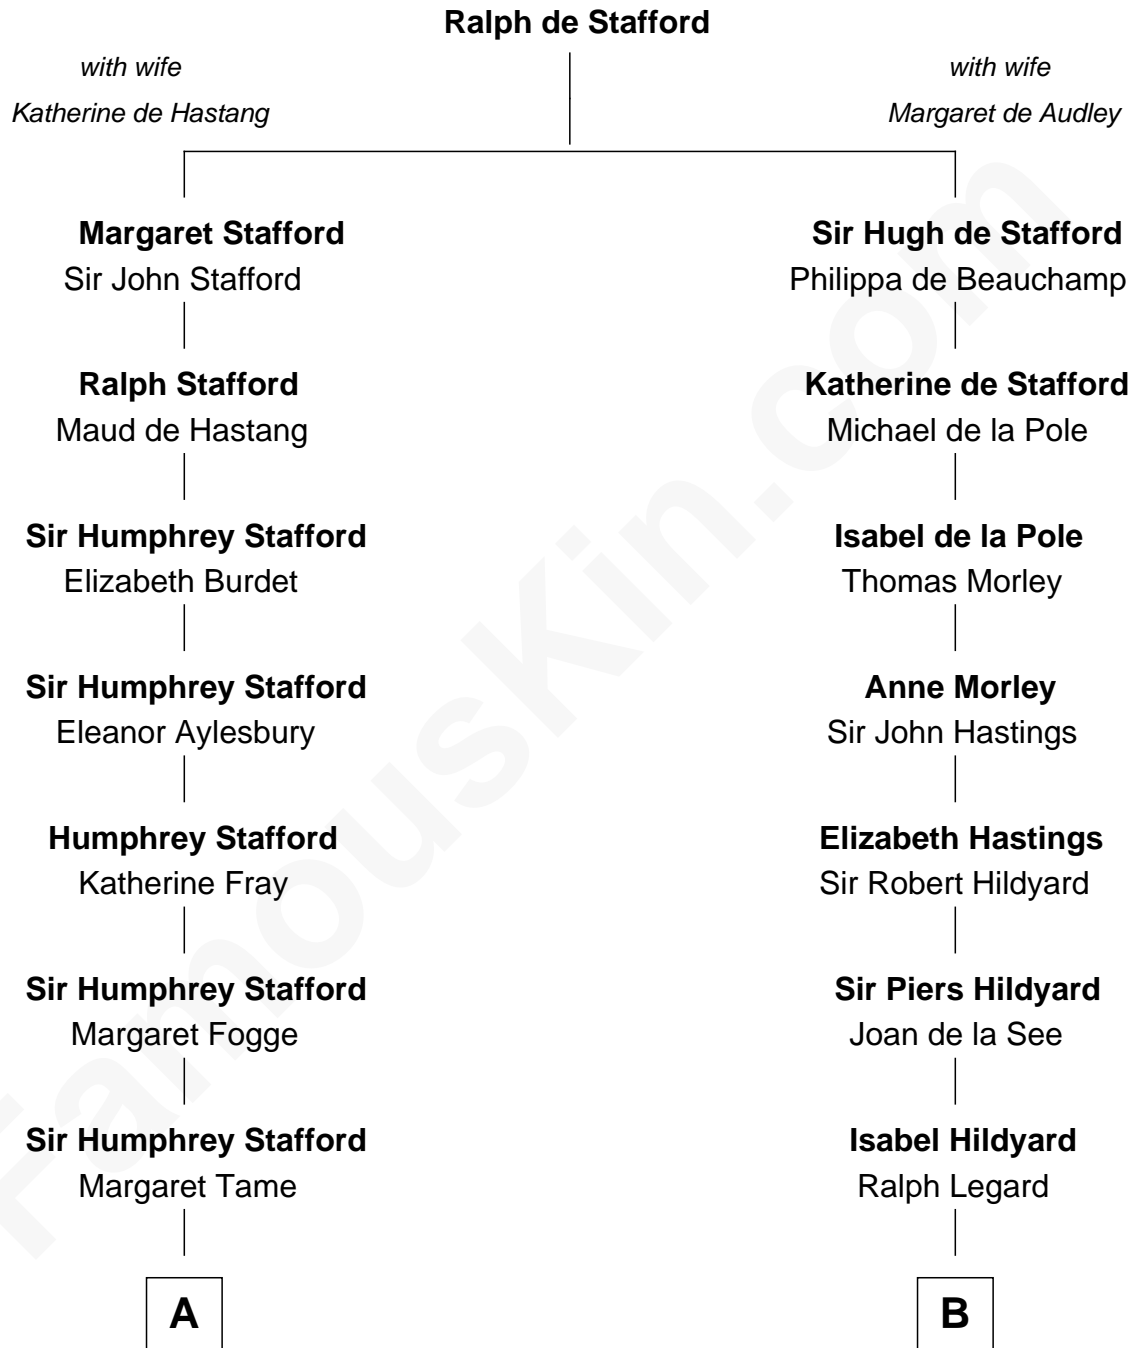

FamousKin.com Relationship Chart of

Adlai Stevenson III

U.S. Senator from Illinois

19th cousin 1 time removed of

Roy Rogers

Cowboy movie actor and singer

C

William Borden
Mary DeGama Whiting

John Borden
Ellen Wallace Waller

Ellen Borden
Adlai Ewing Stevenson

Adlai Stevenson III
U.S. Senator from Illinois

D

Archer Womack
Patricia Adeline Hatchett

Mattie M. Womack
Andrew E. Slye

Roy Rogers
Cowboy movie actor and singer