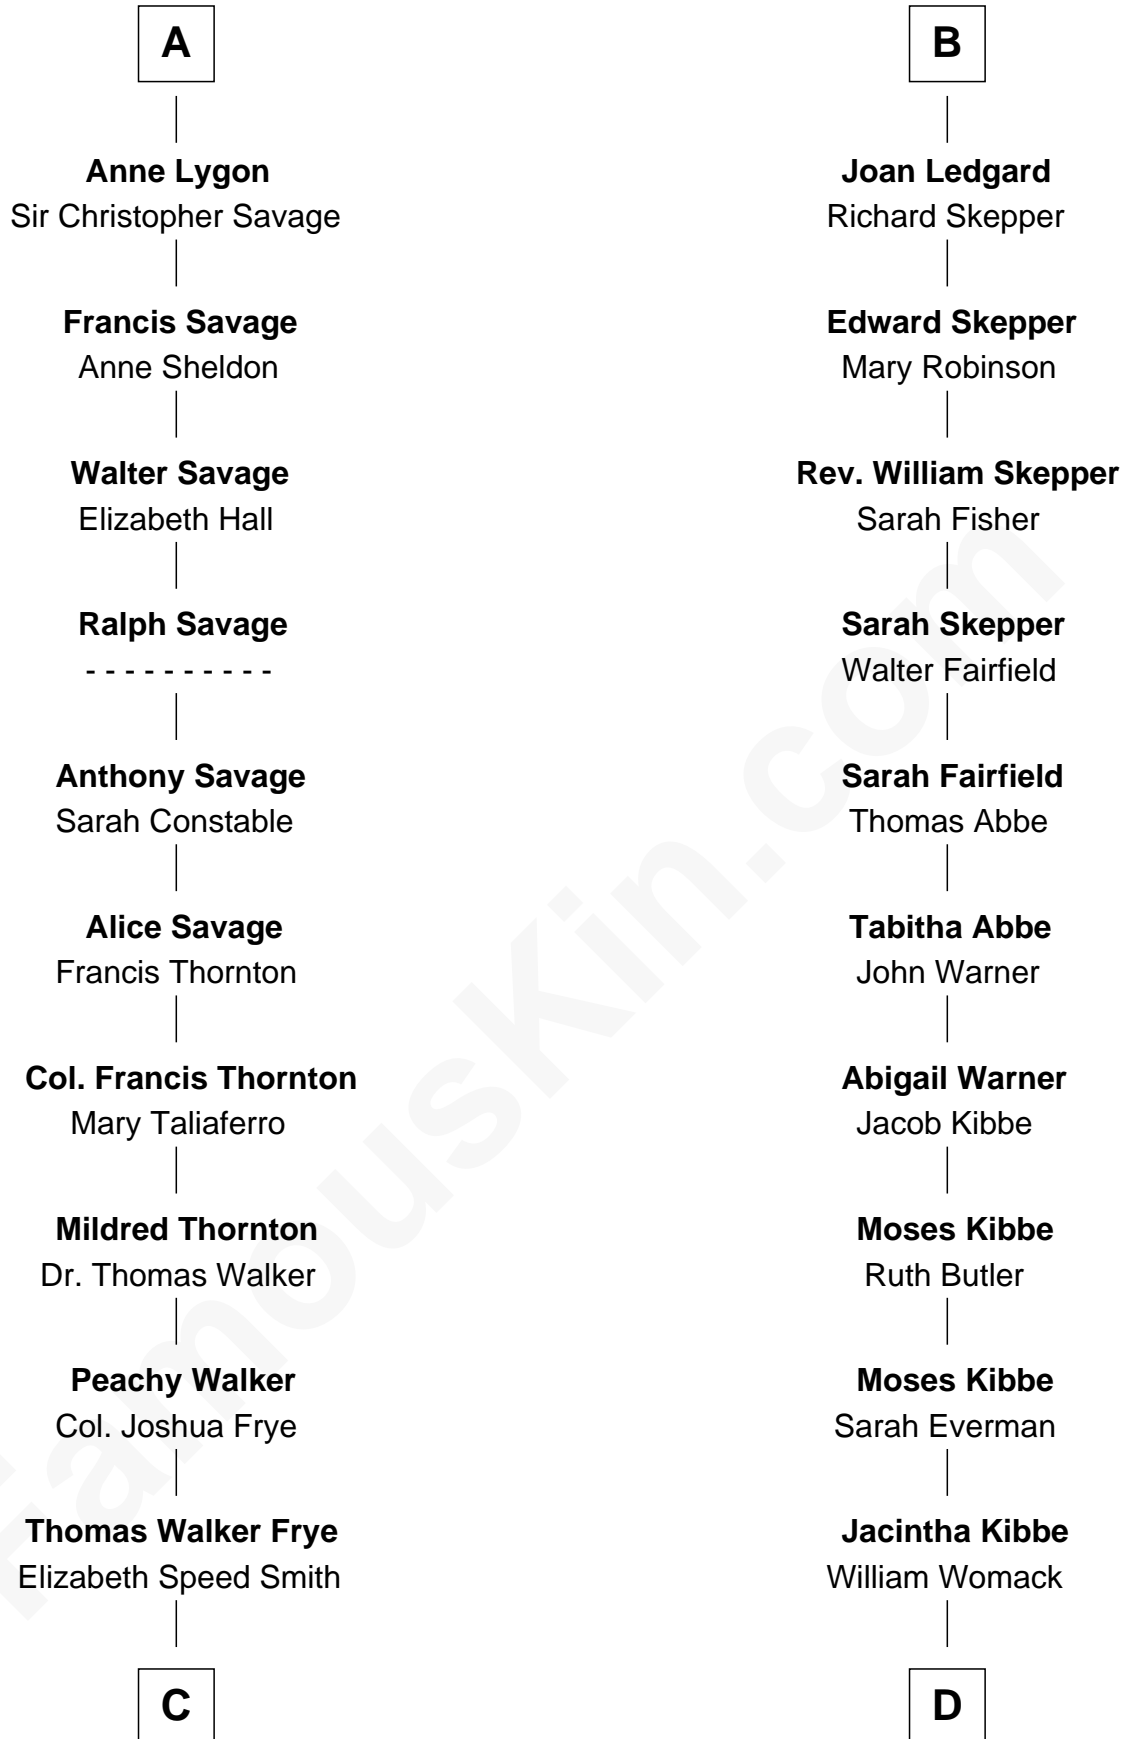

FamousKin.com

Relationship Chart of

Adlai Stevenson III

U.S. Senator from Illinois

19th cousin 2 times removed of

Roy Rogers

Cowboy movie actor and singer

C

Mary Peachy Frye
Rev. Lewis Warner Green

Letitia Green
Adlai Ewing Stevenson

Lewis Green Stevenson
Helen Louise Davis

Adlai Ewing Stevenson
Ellen Borden

Adlai Stevenson III
U.S. Senator from Illinois

D

Archer Womack
Patricia Adeline Hatchett