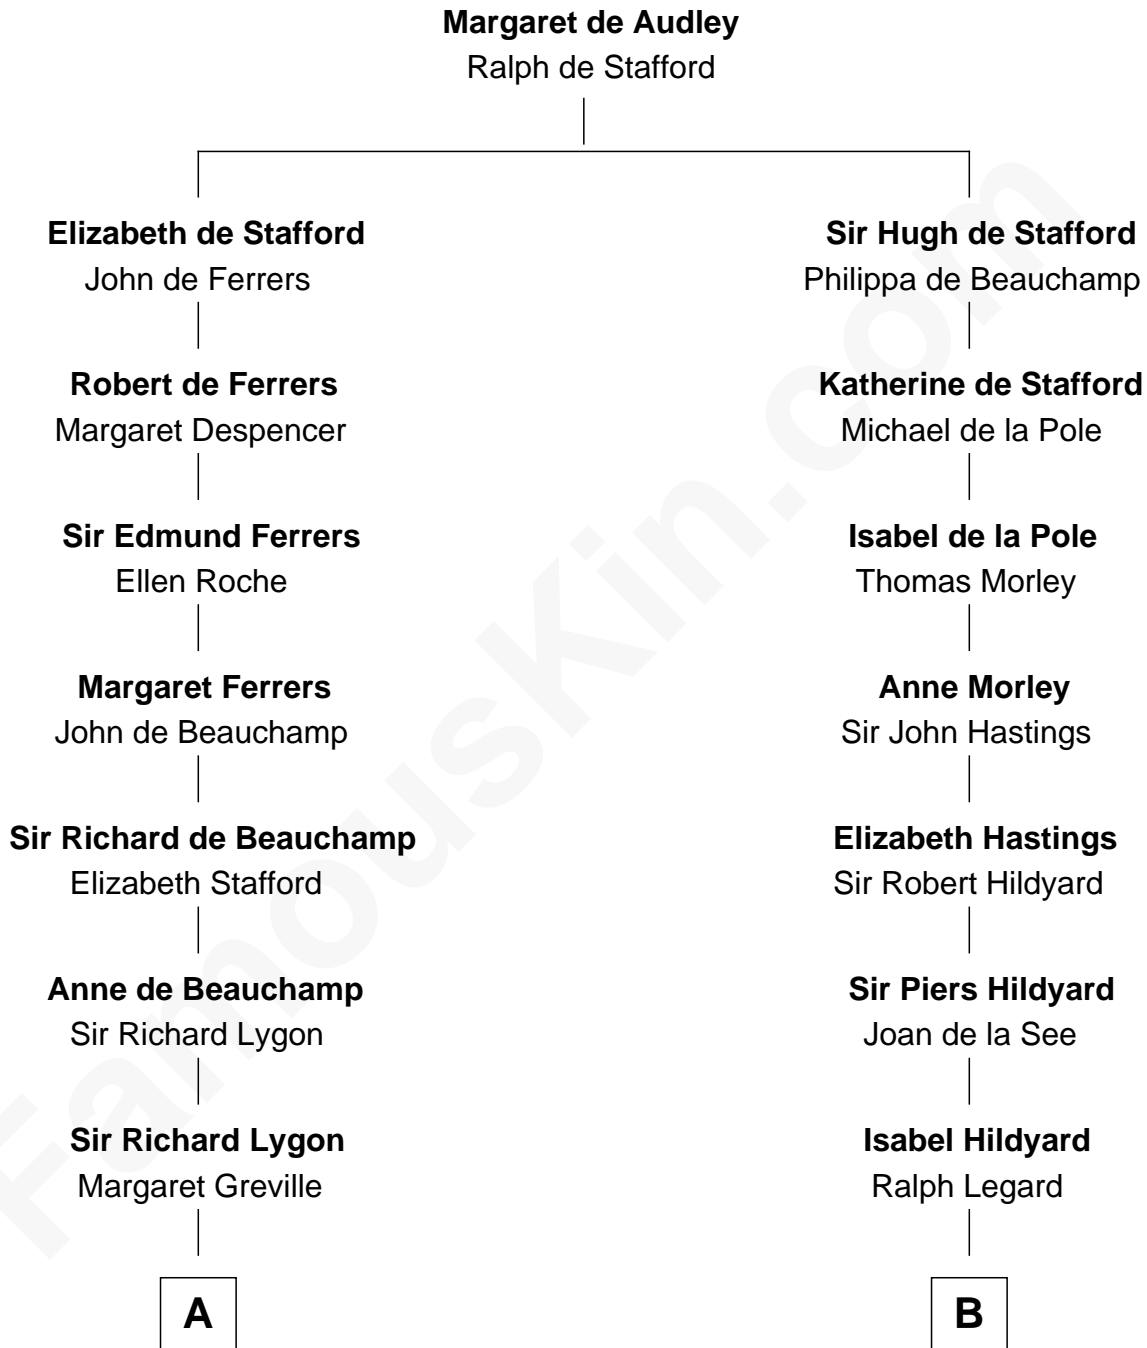

FamousKin.com

Relationship Chart of

Adlai Stevenson III

U.S. Senator from Illinois

19th cousin 2 times removed of

Roy Rogers

Cowboy movie actor and singer

C

Mary Peachy Frye
Rev. Lewis Warner Green

Letitia Green
Adlai Ewing Stevenson

Lewis Green Stevenson
Helen Louise Davis

Adlai Ewing Stevenson
Ellen Borden

Adlai Stevenson III
U.S. Senator from Illinois

D

Archer Womack
Patricia Adeline Hatchett