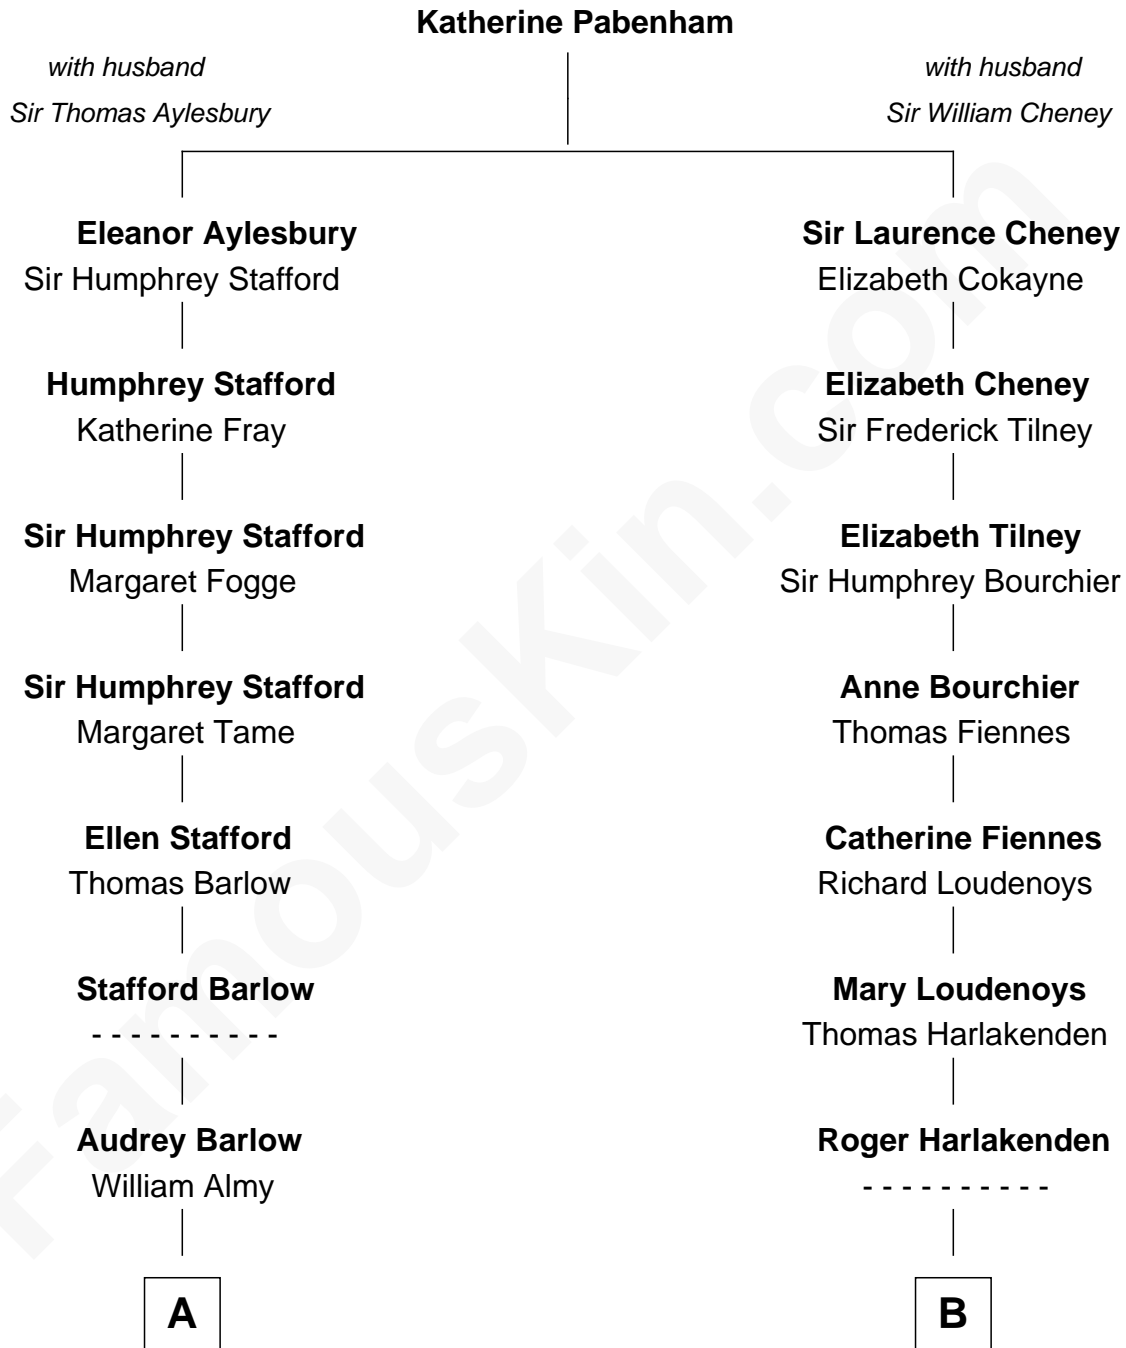

**FamousKin.com**  
**Relationship Chart of**  
**Adlai Stevenson III**  
*U.S. Senator from Illinois*

17th cousin 2 times removed of

**Anne Baxter**  
*Movie Actress*

C

Frank Lloyd Wright

Catherine L. Tobin

Catherine Dorothy Wright

Kenneth Stuart Baxter

Anne Baxter

*Movie Actress*

FamousKin.com