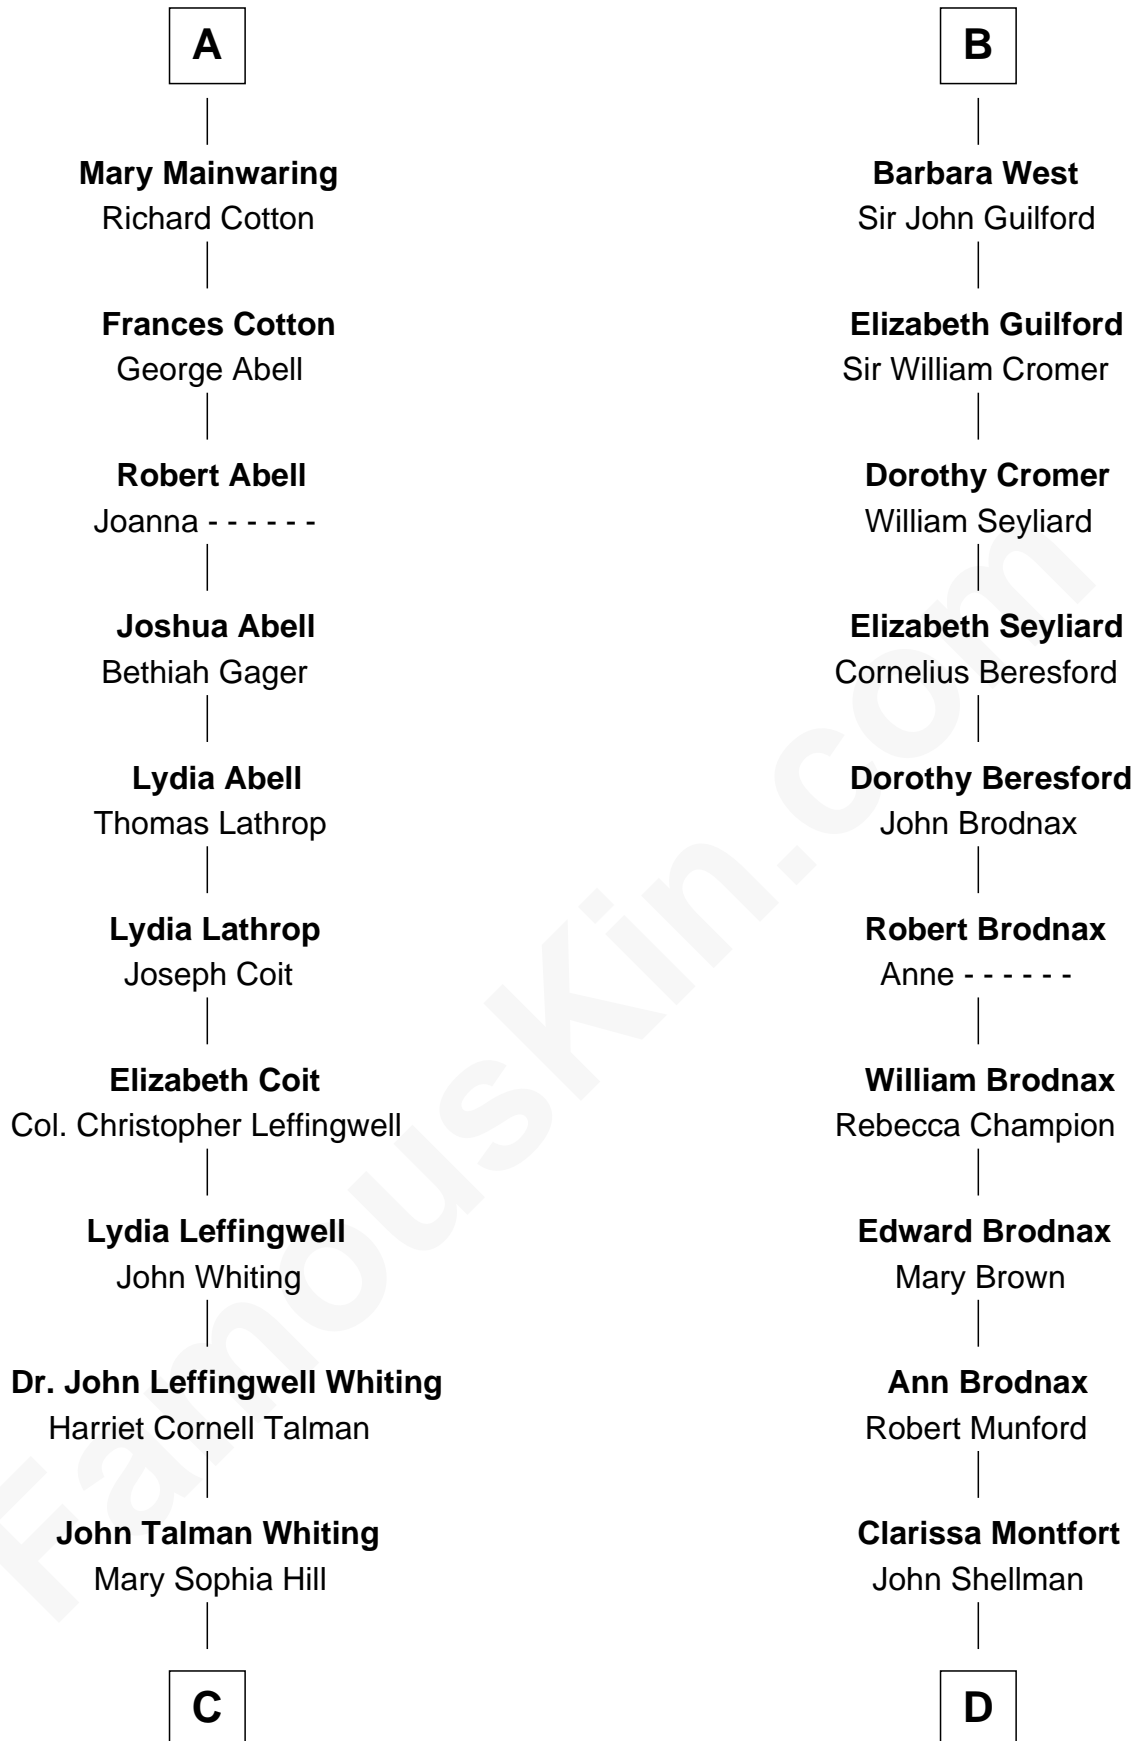

FamousKin.com Relationship Chart of

Adlai Stevenson III

U.S. Senator from Illinois

20th cousin 1 time removed of

George H. W. Bush

41st U.S. President

Sir Thomas de Beauchamp

Katherine de Mortimer

Sir Thomas Hoo

Anne Hoo

Sir Roger Copley

Eleanor Copley

Sir Thomas West

B

C

Mary DeGama Whiting

Susan Montfort Shellman

Samuel Howard Fay

Harriet Eleanor Fay

Rev. James Smith Bush

Samuel Prescott Bush

Flora Sheldon

Prescott Sheldon Bush

Dorothy Wear Walker