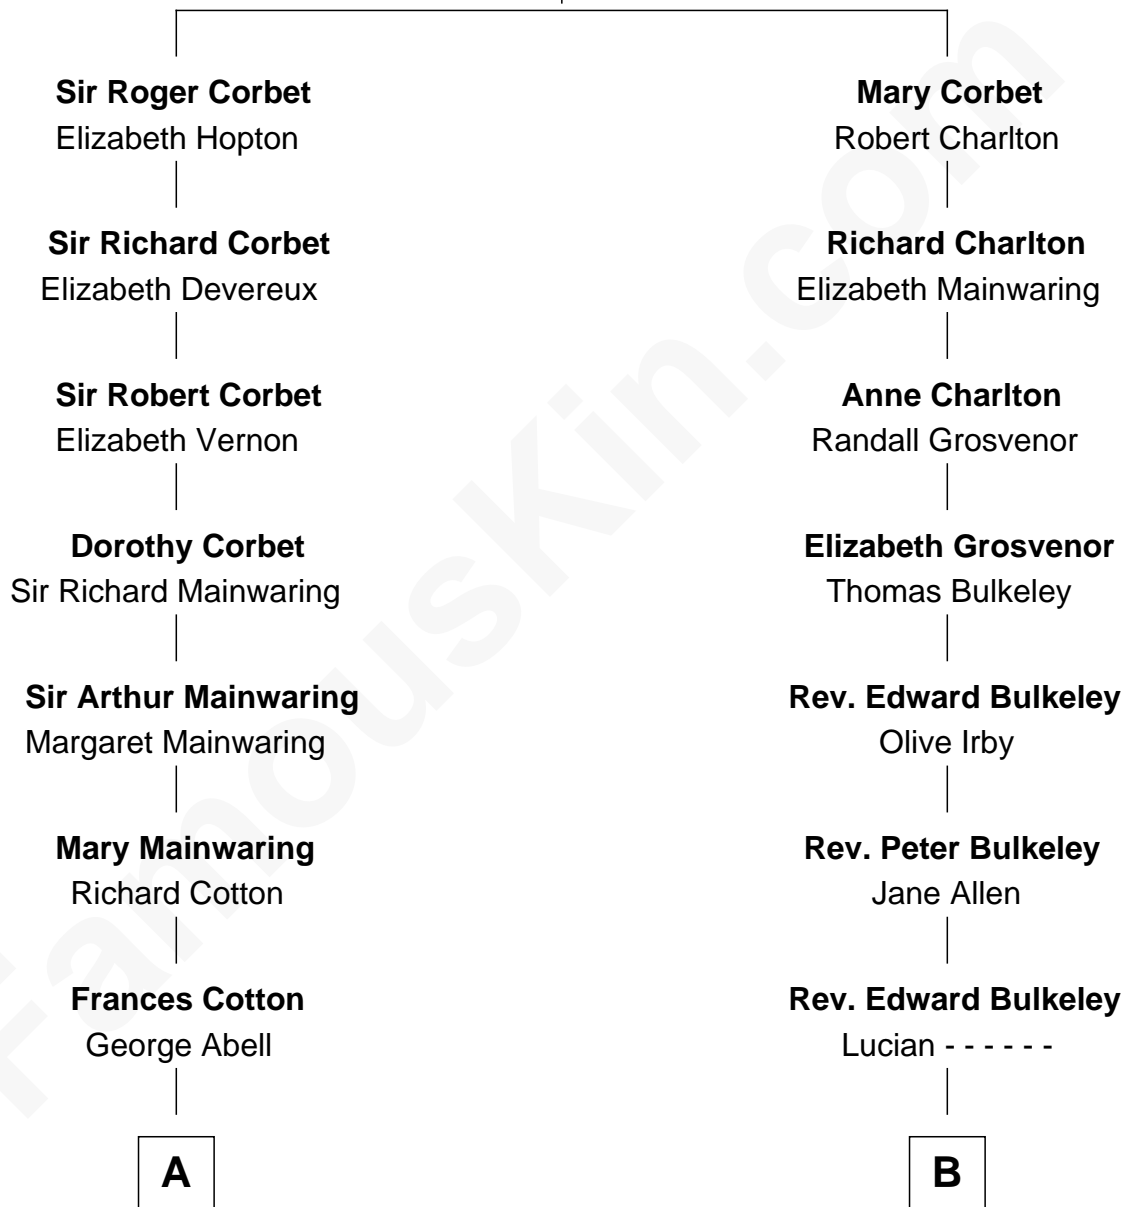

# FamousKin.com Relationship Chart of

**Adlai Stevenson III**

*U.S. Senator from Illinois*

16th cousin 2 times removed of

**George H. W. Bush**

*41st U.S. President*

**Sir Robert Corbet**

Margaret - - - - -

**C**

**Ellen Borden**

Adlai Ewing Stevenson

**Adlai Stevenson III**

*U.S. Senator from Illinois*

FamousKin.com