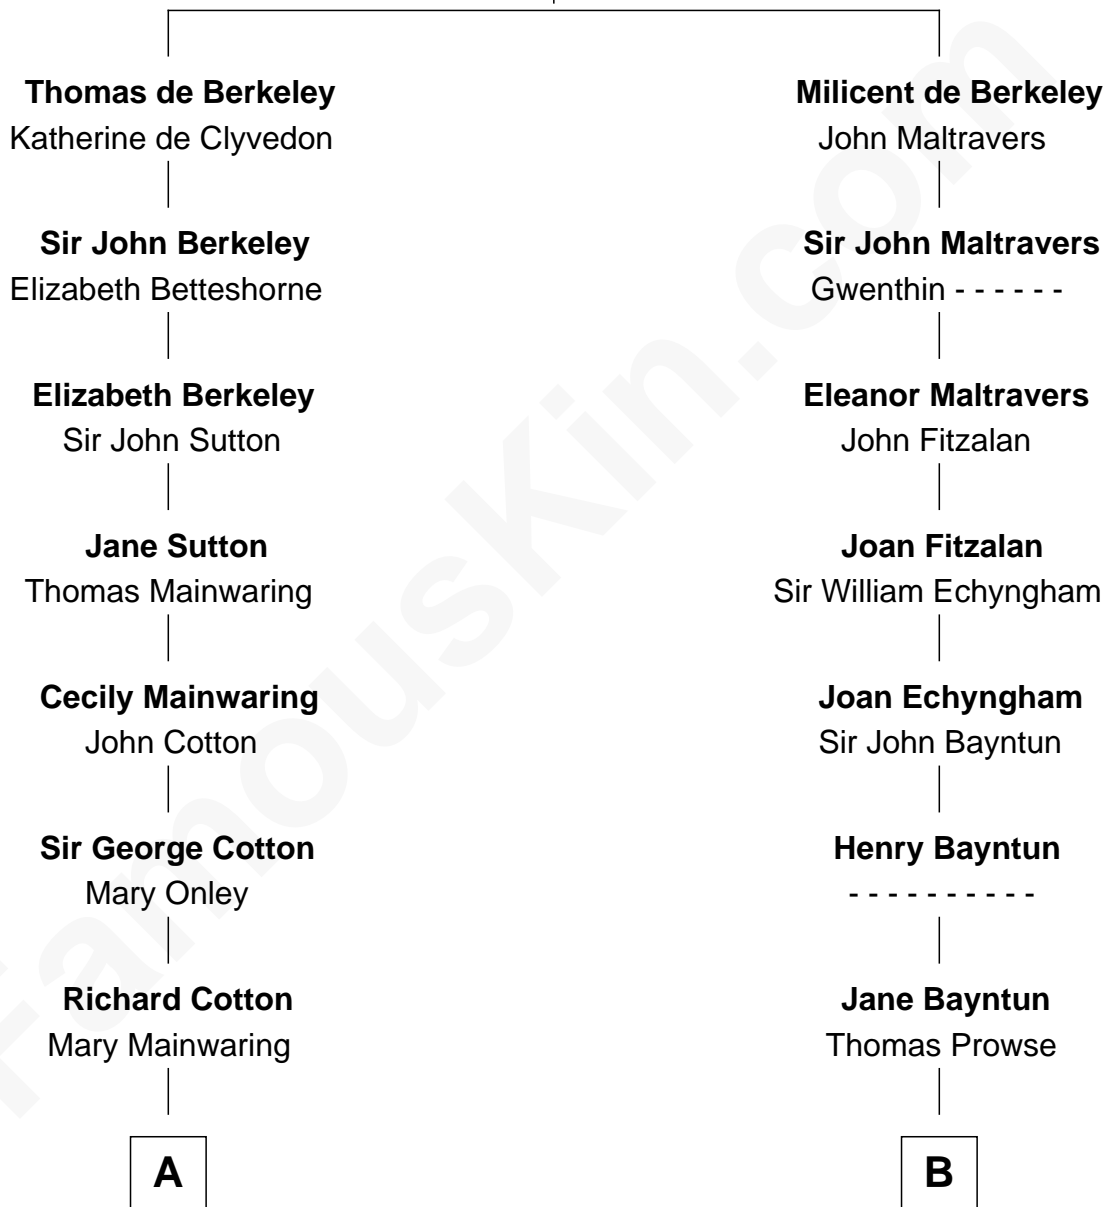

FamousKin.com Relationship Chart of

Adlai Stevenson III

U.S. Senator from Illinois

19th cousin 1 time removed of

Barbara (Pierce) Bush

First Lady of President George H.W. Bush

Sir Maurice de Berkeley

Eve la Zouche

C

John Borden
Ellen Wallace Waller

Ellen Borden
Adlai Ewing Stevenson

Adlai Stevenson III
U.S. Senator from Illinois

D

Jonas James Pierce
Kate Pritzel

Scott Pierce
Mabel Marvin

Marvin Pierce
Pauline Robinson

Barbara (Pierce) Bush
First Lady of George H.W. Bush

FamousKin.com