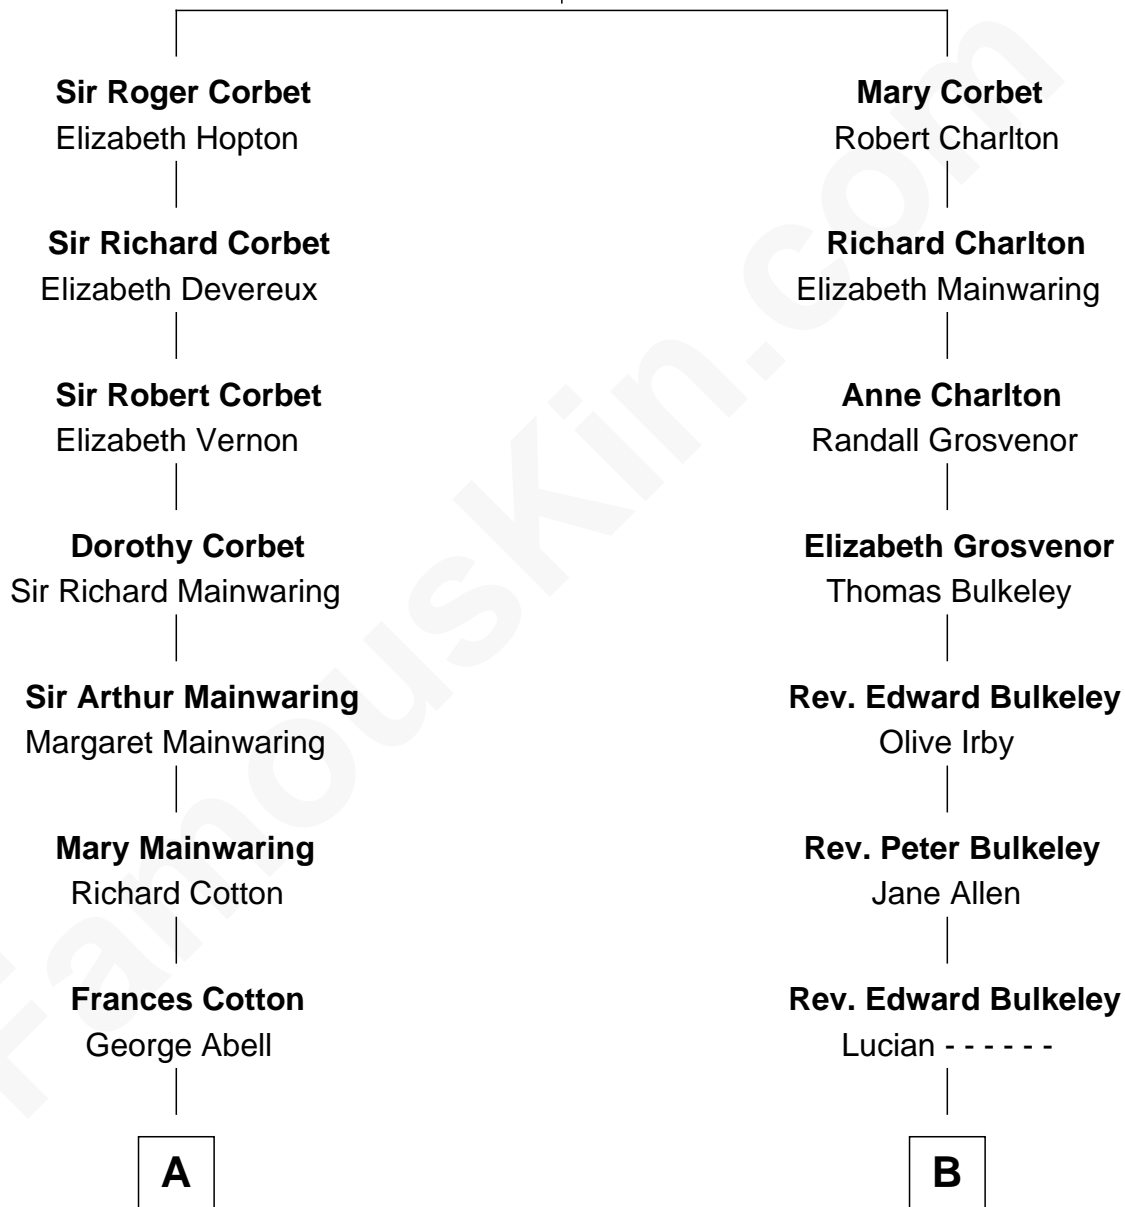

# FamousKin.com Relationship Chart of

**Adlai Stevenson III**

*U.S. Senator from Illinois*

17th cousin 1 time removed of

**George W. Bush**

*43rd U.S. President*

**Sir Robert Corbet**

Margaret - - - - -

**C**

**Ellen Borden**

Adlai Ewing Stevenson

**Adlai Stevenson III**

*U.S. Senator from Illinois*

FamousKin.com