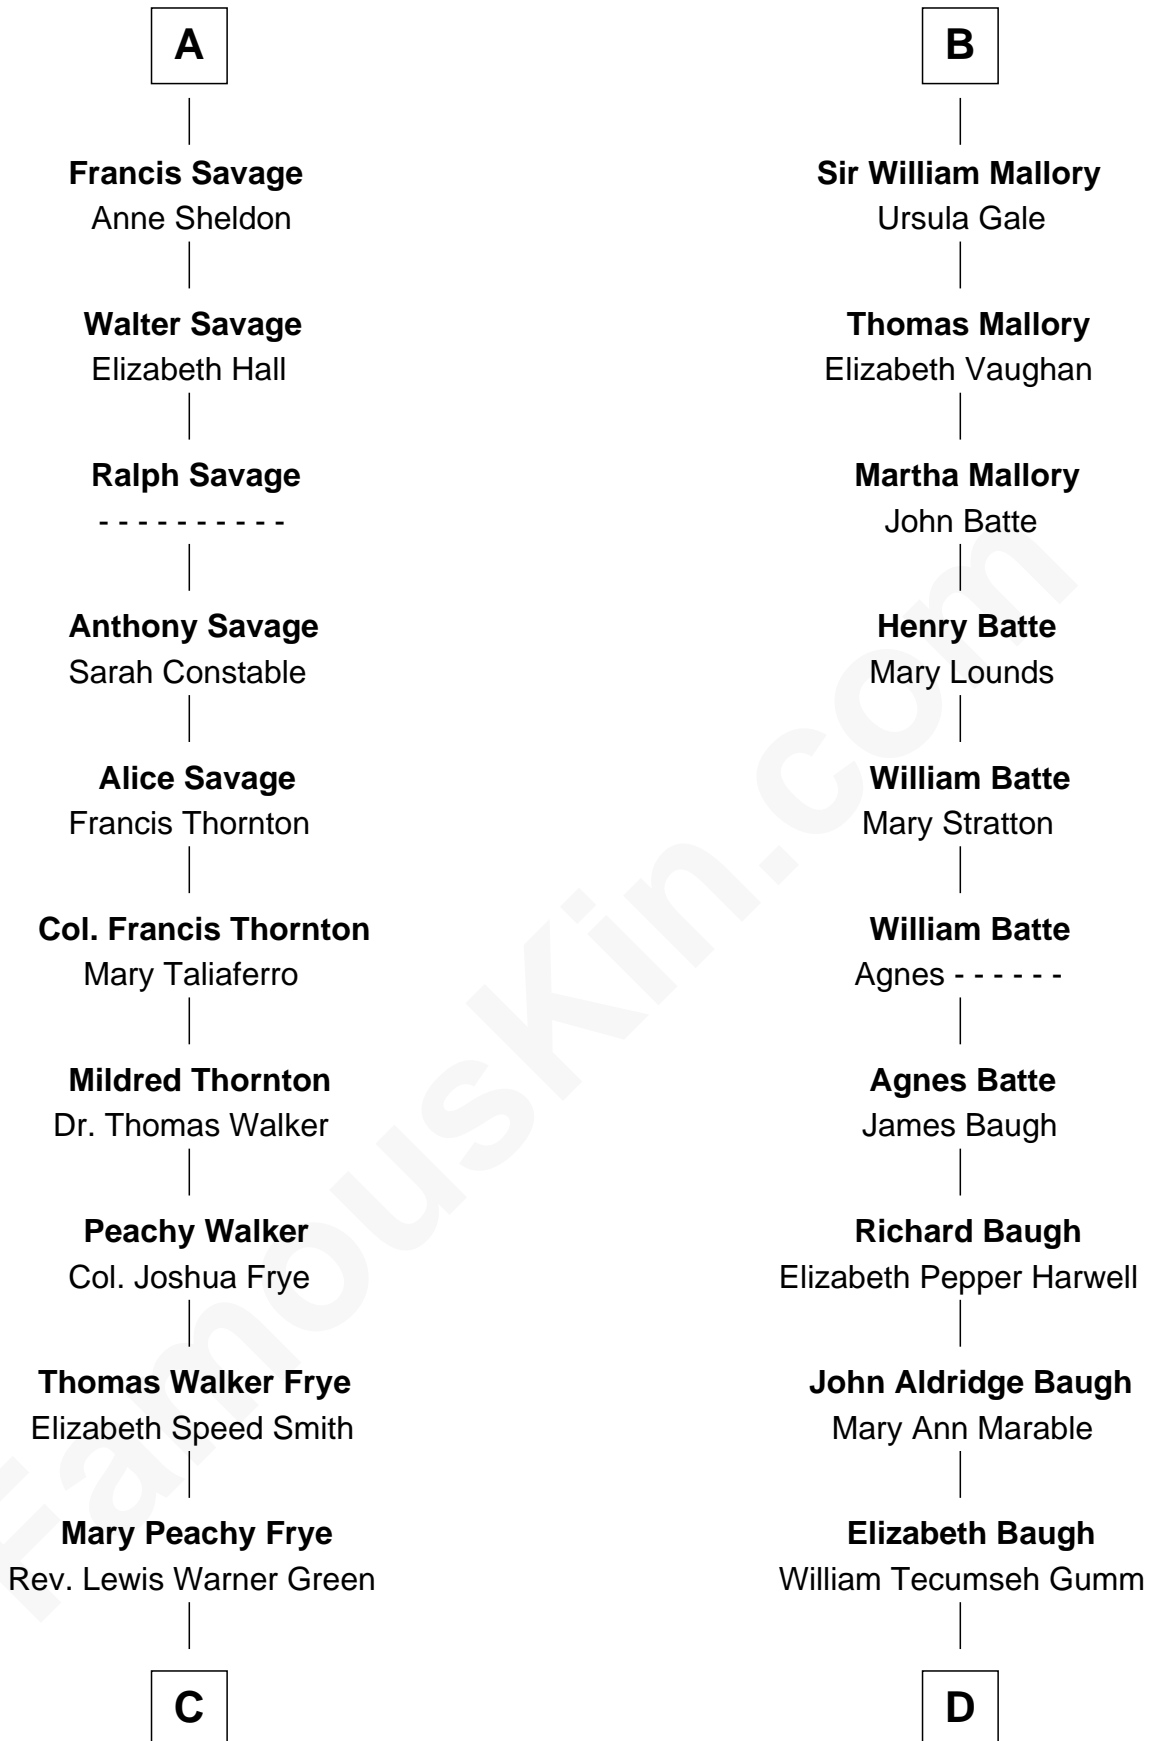

FamousKin.com Relationship Chart of

Adlai Stevenson III

U.S. Senator from Illinois

19th cousin 1 time removed of

Liza Minnelli

Singer and Actress

Edmund Fitzalan

Alice de Warenne

Richard Fitzalan
Eleanor Plantagenet

Sir Richard Fitzalan
Elizabeth de Bohun

Elizabeth Fitzalan
Sir Robert Goushill

Joan Goushill
Sir Thomas Stanley

Katherine Stanley
Sir John Savage

Sir Christopher Savage
Anne Stanley

Sir Christopher Savage
Anne Lygon

A

Aline Fitzalan

Sir Roger le Strange

Lucy le Strange
Sir William Willoughby

Margery Willoughby
Sir William FitzHugh

Lora FitzHugh
Sir John Constable

Joan Constable
Sir William Mallory

Sir John Mallory
Margaret Thwaites

Sir William Mallory
Jane Norton

B

C

Letitia Green
Adlai Ewing Stevenson

Lewis Green Stevenson
Helen Louise Davis

Adlai Ewing Stevenson
Ellen Borden

Adlai Stevenson III
U.S. Senator from Illinois