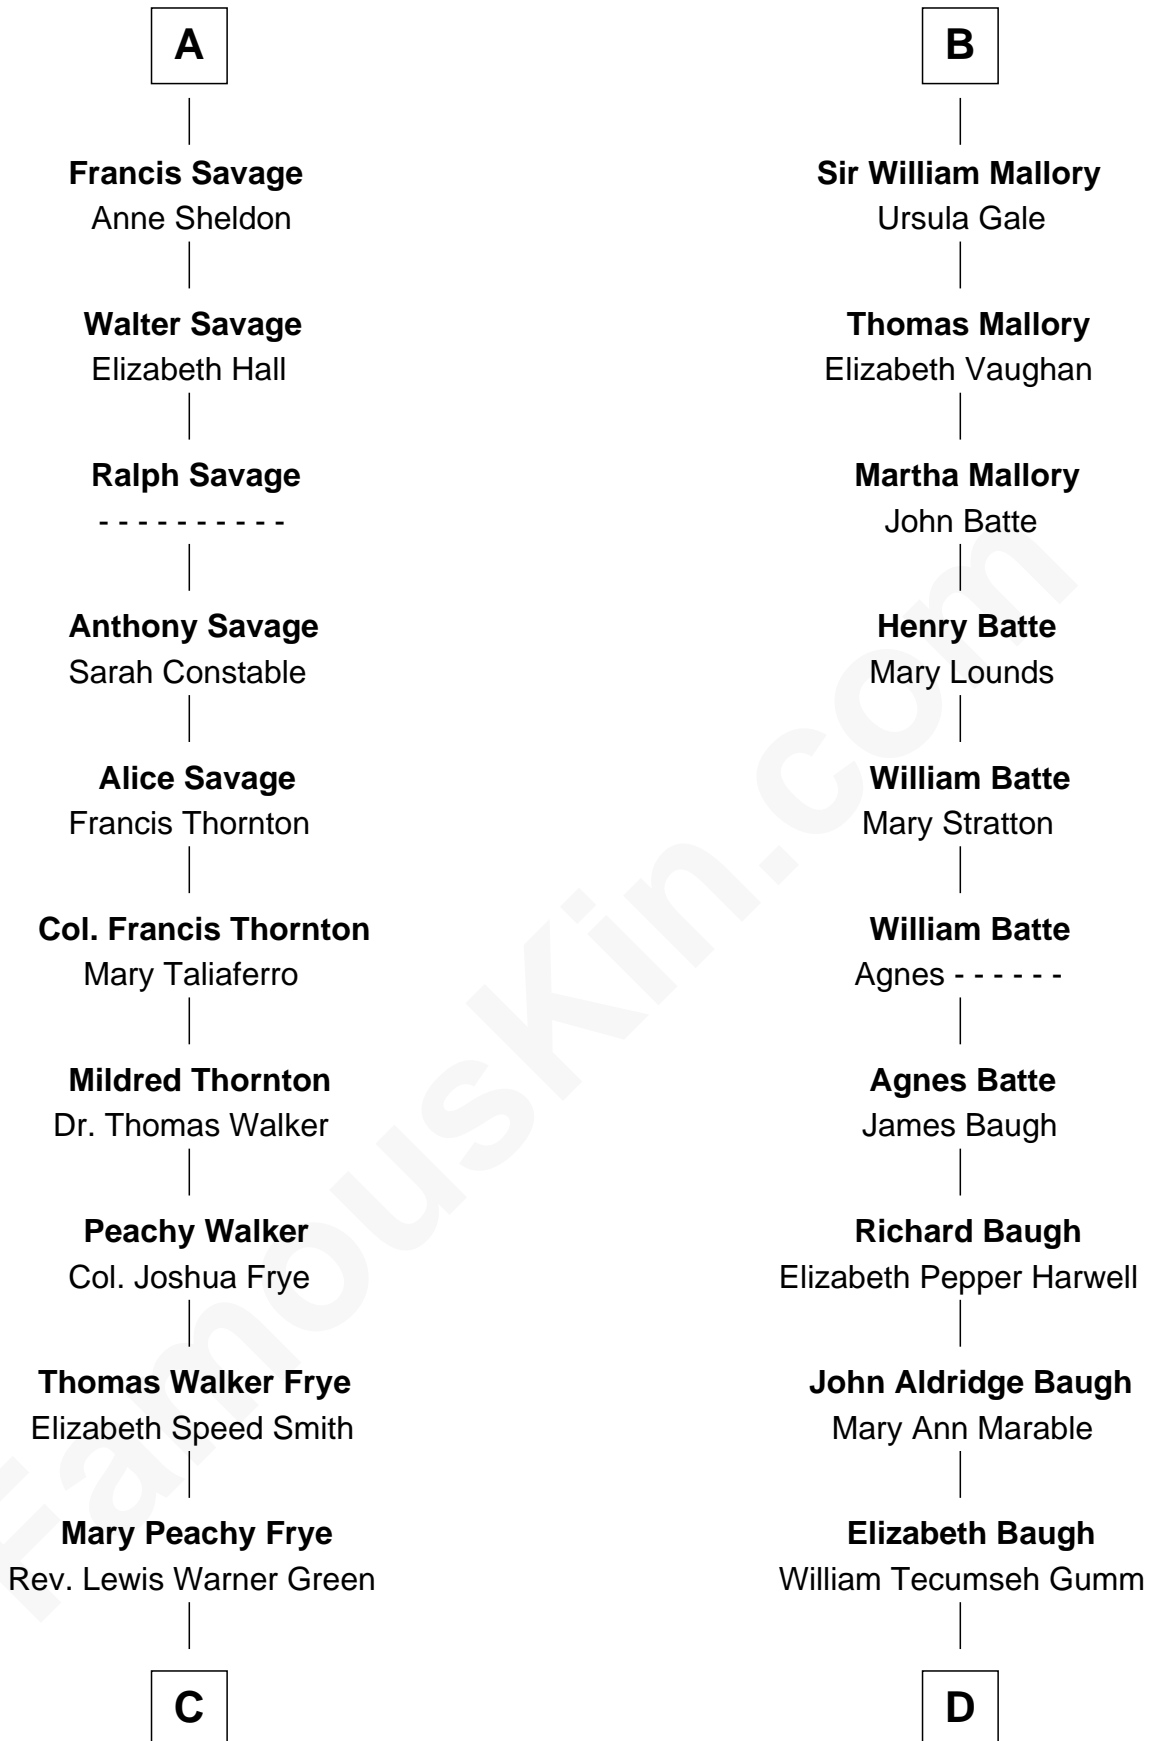

FamousKin.com
Relationship Chart of
Adlai Stevenson III
U.S. Senator from Illinois

18th cousin 2 times removed of

Judy Garland
Singer and Movie Actress

Edmund Fitzalan
 Alice de Warenne

Richard Fitzalan
 Eleanor Plantagenet

Aline Fitzalan
 Sir Roger le Strange

Sir Richard Fitzalan
 Elizabeth de Bohun

Lucy le Strange
 Sir William Willoughby

Elizabeth Fitzalan
 Sir Robert Goushill

Margery Willoughby
 Sir William FitzHugh

Joan Goushill
 Sir Thomas Stanley

Lora FitzHugh
 Sir John Constable

Katherine Stanley
 Sir John Savage

Joan Constable
 Sir William Mallory

Sir Christopher Savage
 Anne Stanley

Sir John Mallory
 Margaret Thwaites

Sir Christopher Savage
 Anne Lygon

Sir William Mallory
 Jane Norton

A

B

FamousKin.com