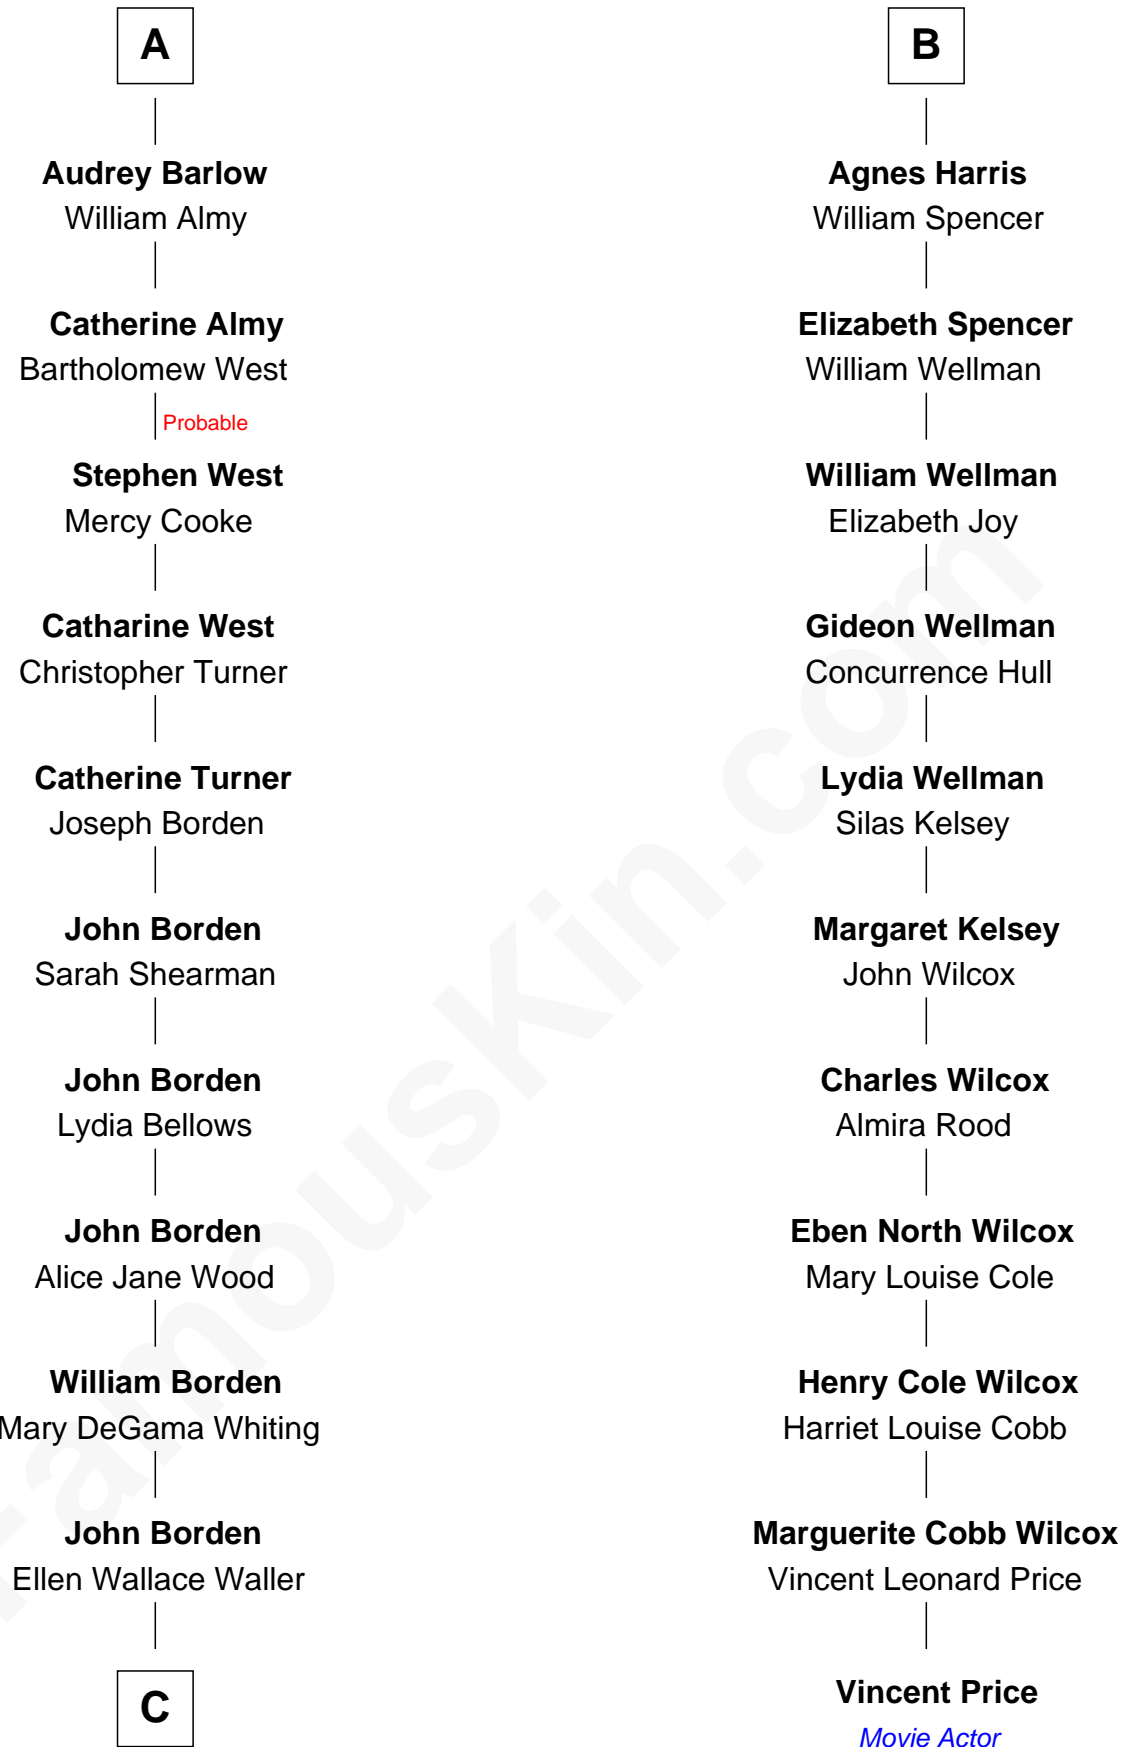

FamousKin.com Relationship Chart of

Adlai Stevenson III

U.S. Senator from Illinois

17th cousin 1 time removed of

Vincent Price

Movie Actor

C

—
Ellen Borden

Adlai Ewing Stevenson

—
Adlai Stevenson III

U.S. Senator from Illinois

FamousKin.com