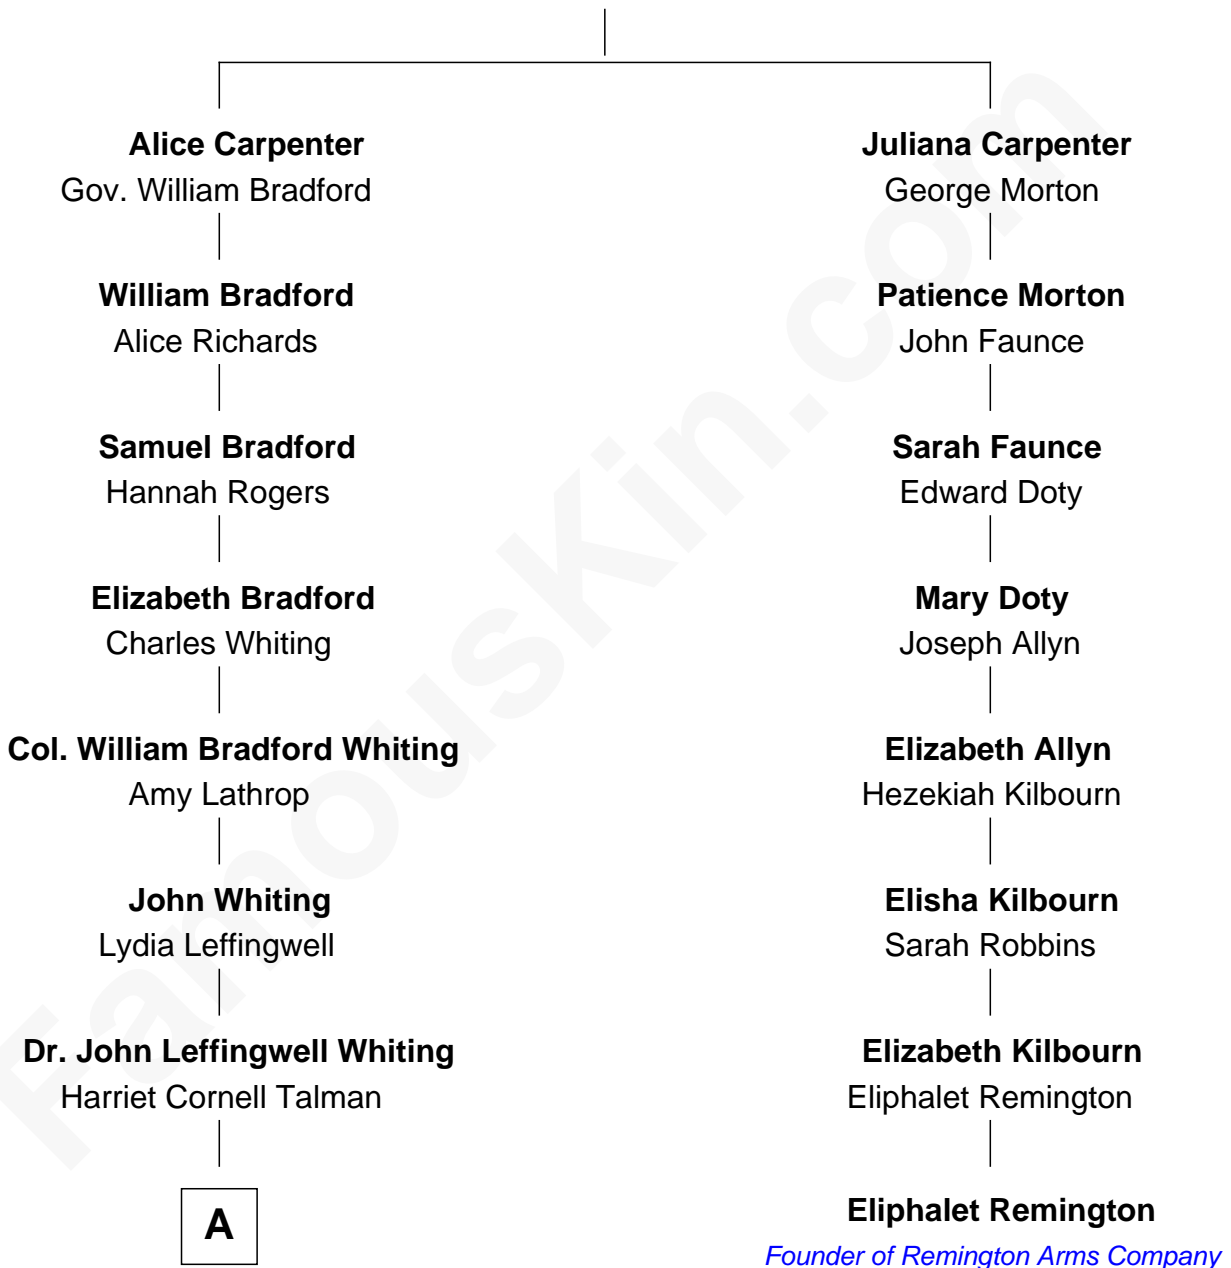

FamousKin.com Relationship Chart of

Adlai Stevenson III

U.S. Senator from Illinois

7th cousin 4 times removed of

Eliphalet Remington

Founder of Remington Arms Company

Alexander Carpenter

A

—
John Talman Whiting

Mary Sophia Hill

—
Mary DeGama Whiting

William Borden

—
John Borden

Ellen Wallace Waller

—
Ellen Borden

Adlai Ewing Stevenson

—
Adlai Stevenson III

U.S. Senator from Illinois