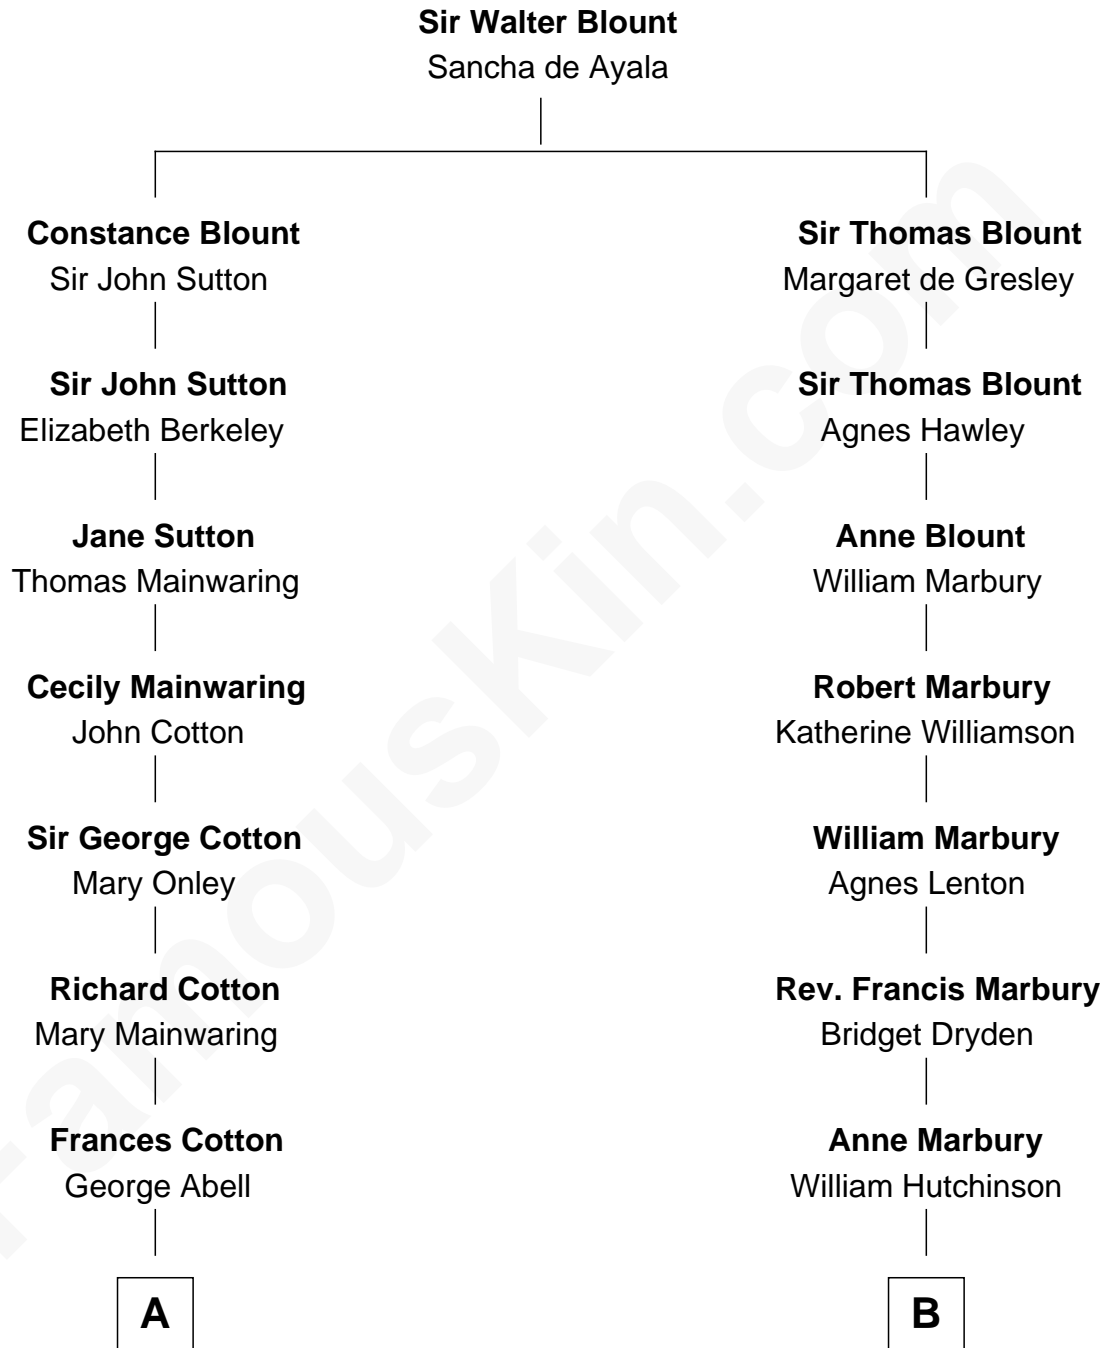

FamousKin.com
Relationship Chart of
Adlai Stevenson III
U.S. Senator from Illinois

13th cousin 5 times removed of
Lucretia (Rudolph) Garfield
First Lady of President James Garfield

C

Ellen Borden

Adlai Ewing Stevenson

Adlai Stevenson III

U.S. Senator from Illinois

FamousKin.com