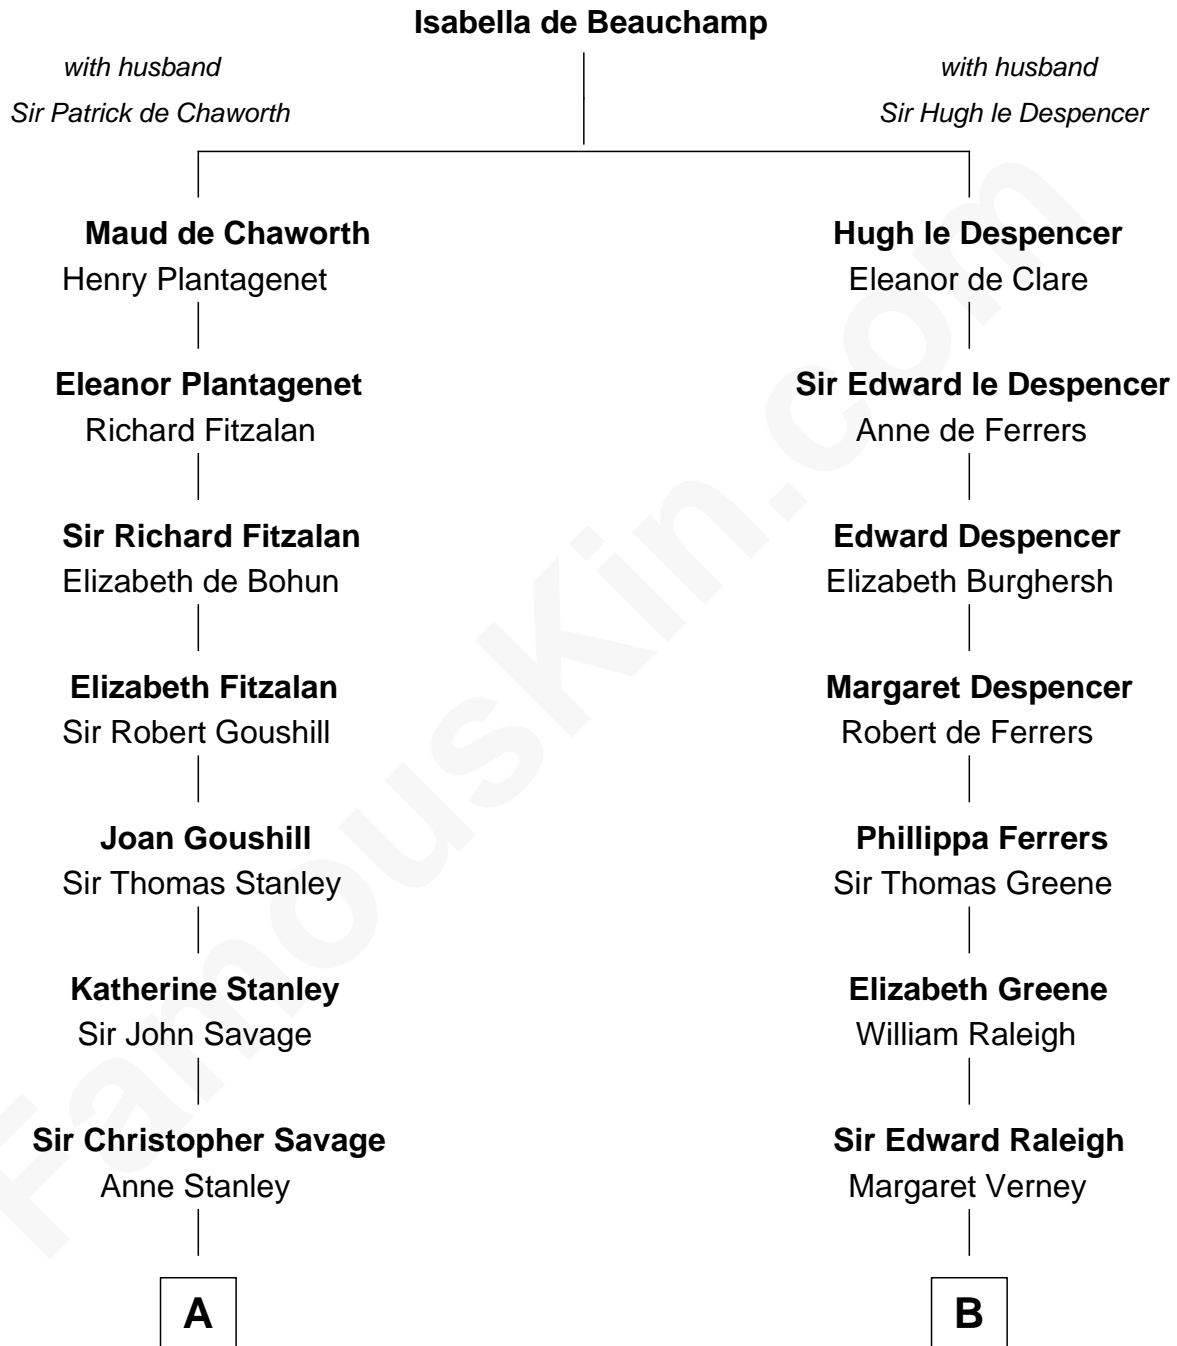

FamousKin.com Relationship Chart of

Adlai Stevenson III

U.S. Senator from Illinois

18th cousin 3 times removed of

Lucretia (Rudolph) Garfield

First Lady of President James Garfield

FamousKin.com