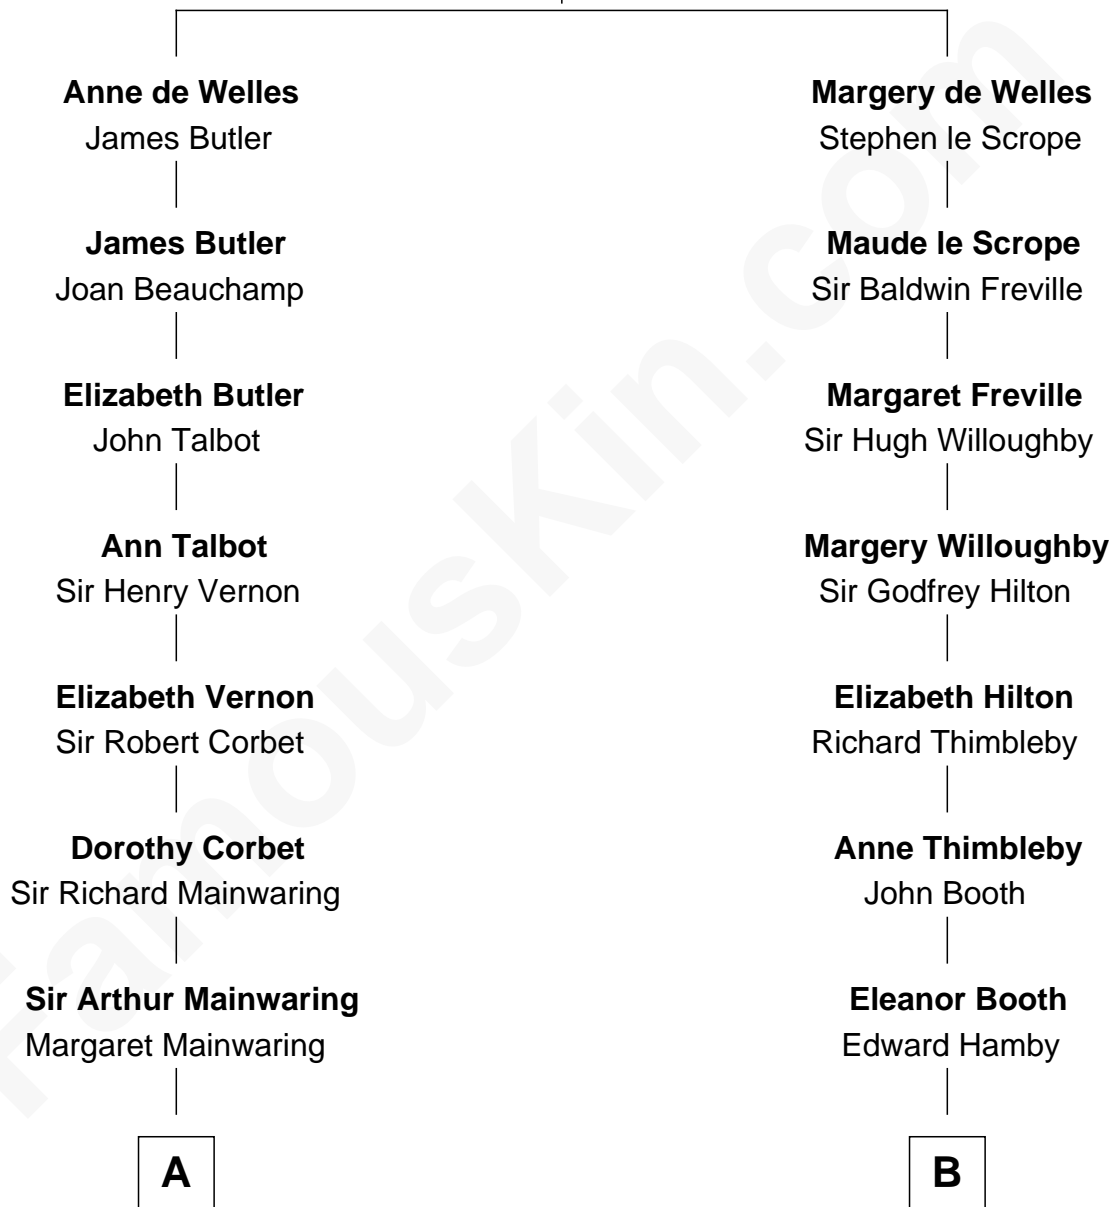

FamousKin.com
Relationship Chart of
Adlai Stevenson III
U.S. Senator from Illinois

16th cousin 4 times removed of
Lucretia (Rudolph) Garfield
First Lady of President James Garfield

John de Welles
Maud de Roos

C

—
Mary DeGama Whiting

William Borden

—
John Borden

Ellen Wallace Waller

—
Ellen Borden

Adlai Ewing Stevenson

—
Adlai Stevenson III

U.S. Senator from Illinois

FamousKin.com