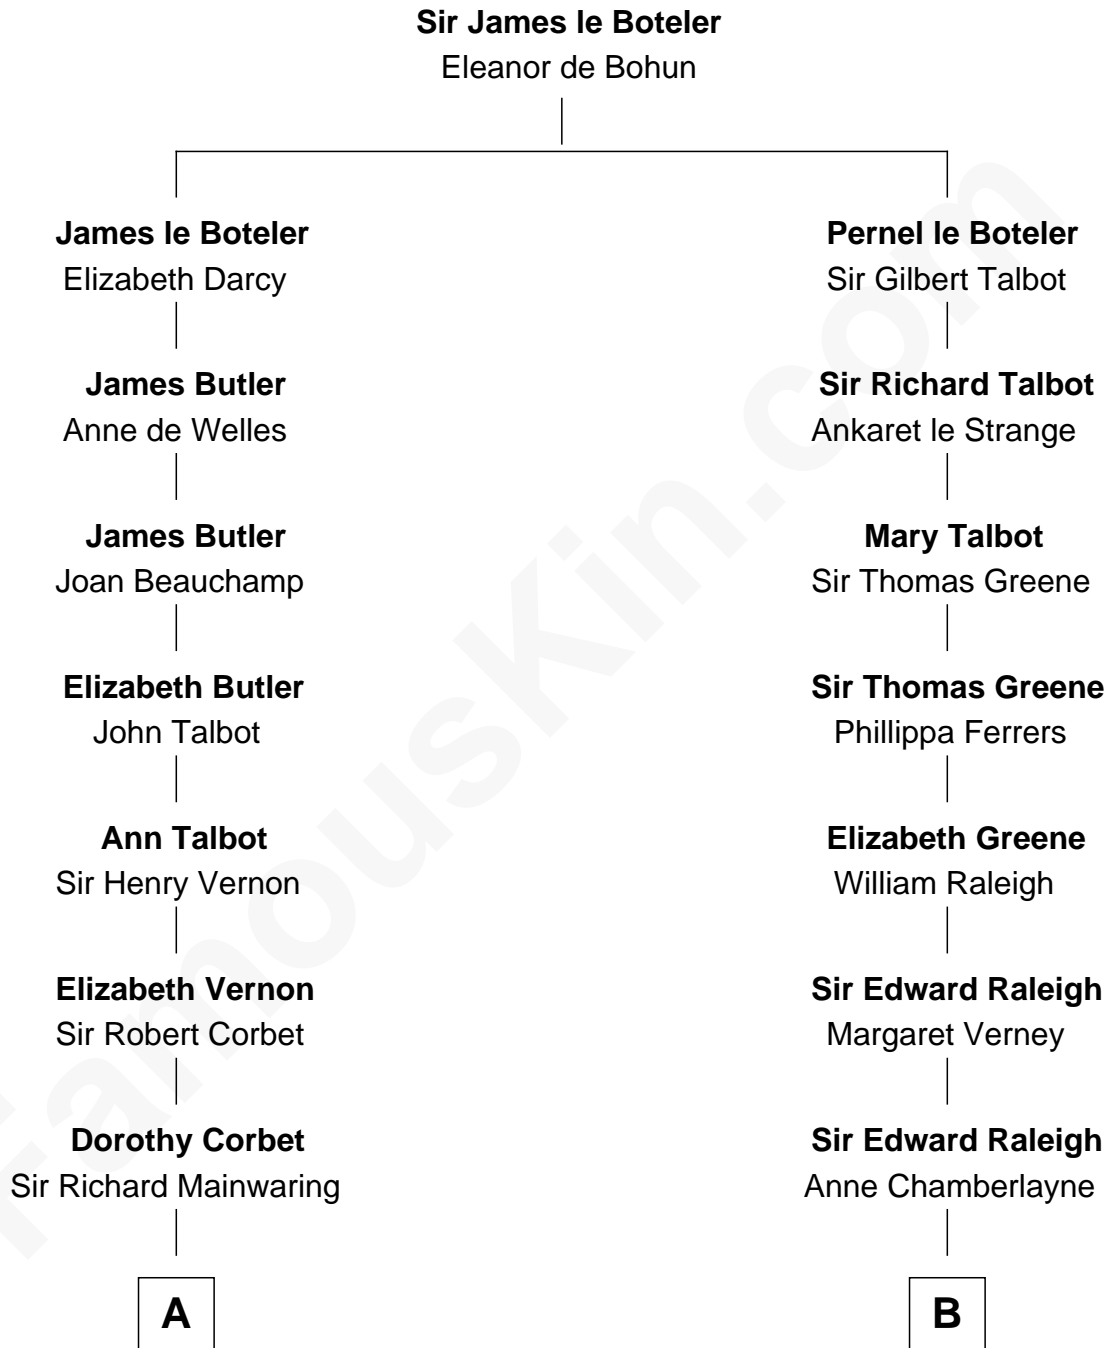

FamousKin.com Relationship Chart of

Adlai Stevenson III

U.S. Senator from Illinois

17th cousin 4 times removed of

Lucretia (Rudolph) Garfield

First Lady of President James Garfield

C

John Talman Whiting

Mary Sophia Hill

Mary DeGama Whiting

William Borden

John Borden

Ellen Wallace Waller

Ellen Borden

Adlai Ewing Stevenson

Adlai Stevenson III

U.S. Senator from Illinois

FamousKin.com