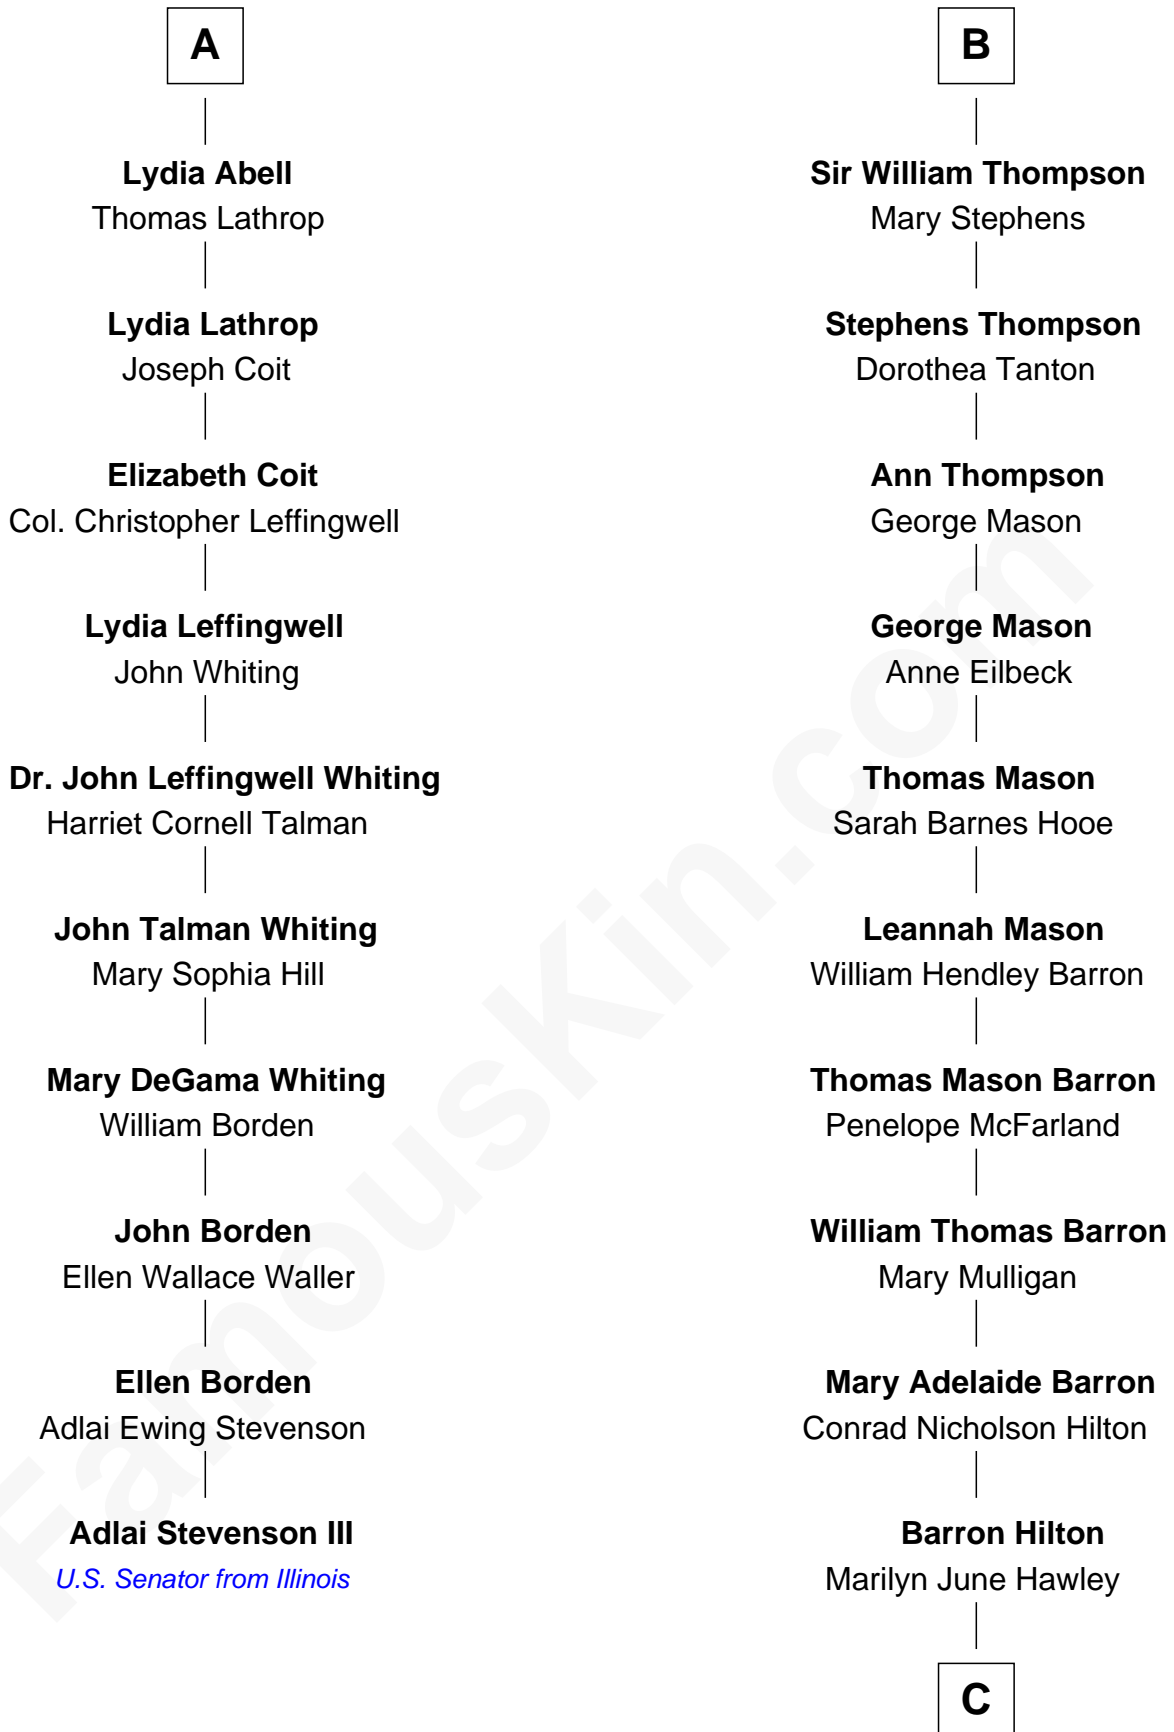

FamousKin.com Relationship Chart of

Adlai Stevenson III

U.S. Senator from Illinois

16th cousin 2 times removed of

Paris Hilton

Socialite and TV Personality

Sir John Sutton
Elizabeth Berkeley

Jane Sutton
Thomas Mainwaring

Cecily Mainwaring
John Cotton

Sir George Cotton
Mary Onley

Richard Cotton
Mary Mainwaring

Frances Cotton
George Abell

Robert Abell
Joanna - - - - -

Joshua Abell
Bethiah Gager

A

Sir Edmund Sutton
Matilda Clifford

Thomas Dudley
Grace Threlkeld

Winifred Dudley
Anthony Blencowe

Richard Blencowe
Apollonia Tolson

Sir Henry Blencowe
Grace Sandford

John Blencowe
Anne Mallison

Elizabeth Blencowe
Henry Thompson

B

C