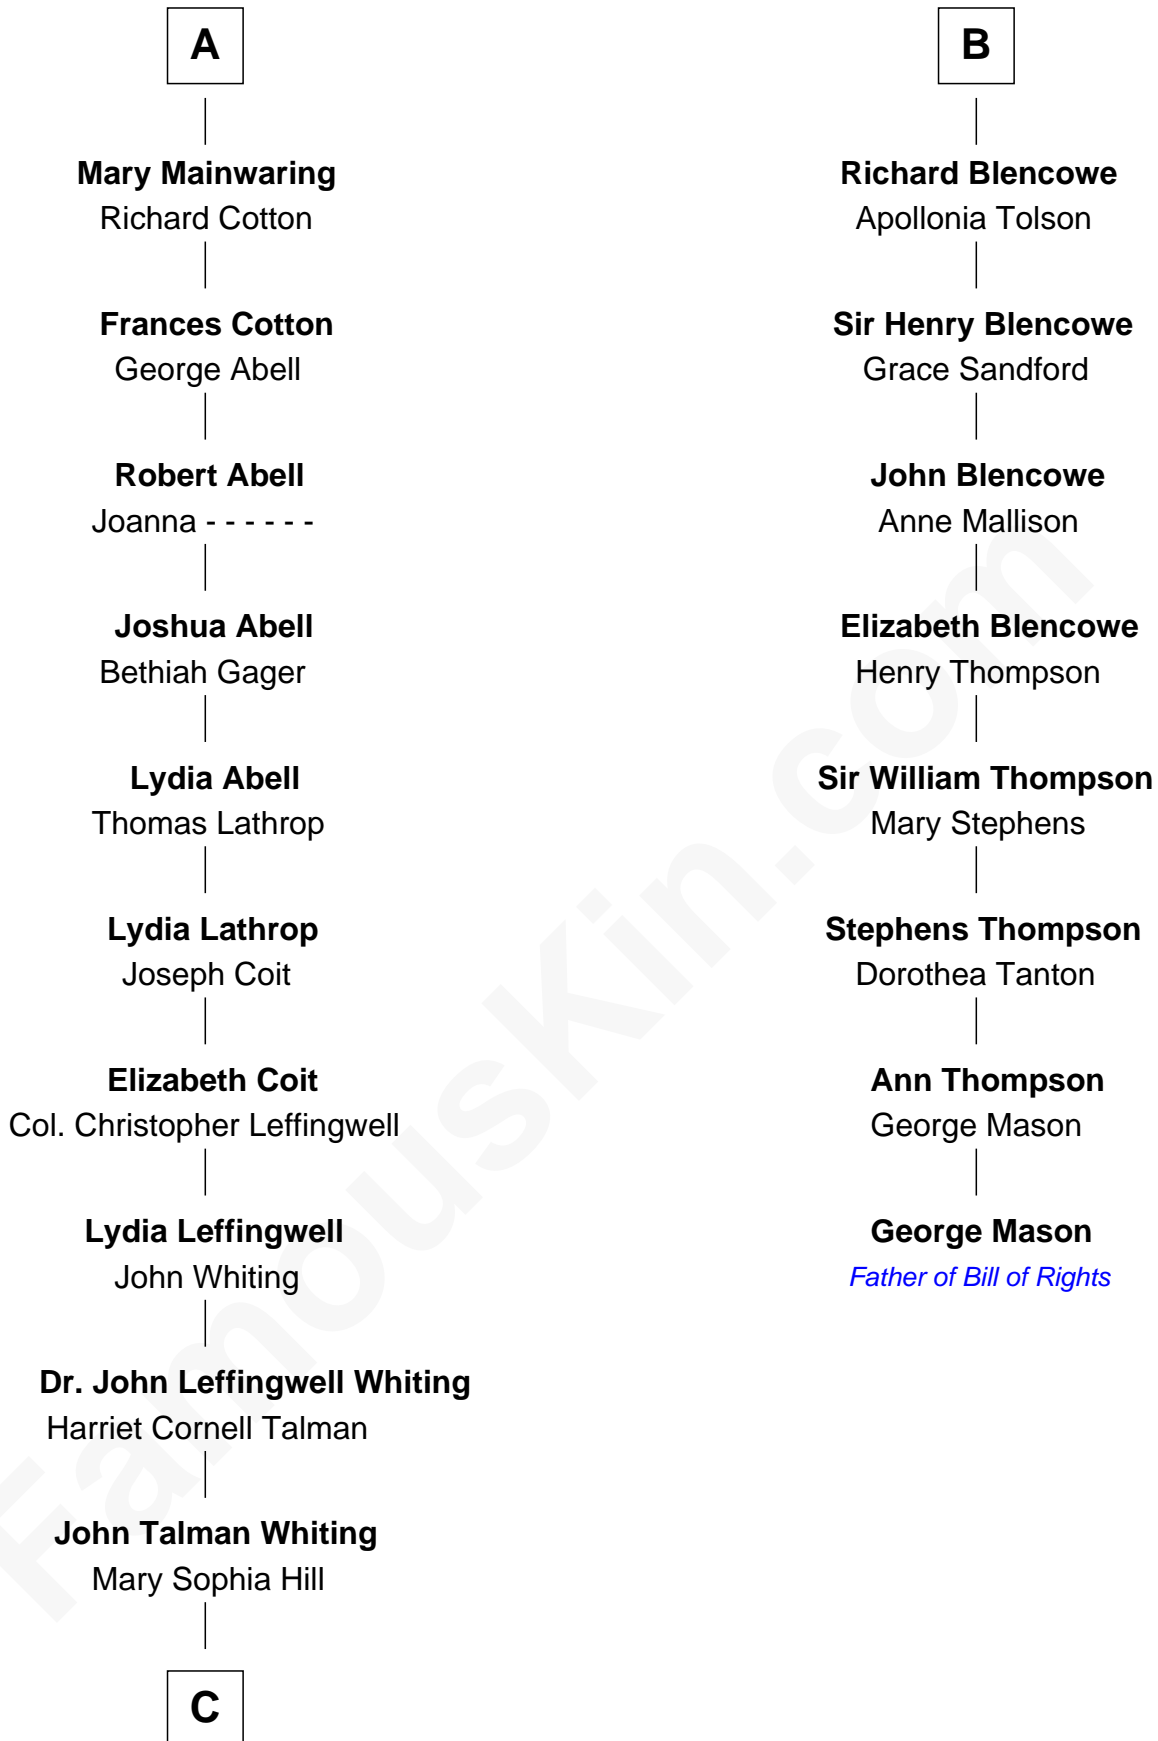

FamousKin.com

Relationship Chart of

Adlai Stevenson III

U.S. Senator from Illinois

14th cousin 6 times removed of

George Mason

Father of the U.S. Bill of Rights

Sir Thomas de Beauchamp

Sir Henry Vernon

Elizabeth Vernon

Sir Robert Corbet

Dorothy Corbet

Sir Richard Mainwaring

Sir Arthur Mainwaring

Margaret Mainwaring

A

Matilda Clifford

Sir Edmund Sutton

Thomas Dudley

Grace Threlkeld

Winifred Dudley

Anthony Blencowe

B

C

—
Mary DeGama Whiting

William Borden

—
John Borden

Ellen Wallace Waller

—
Ellen Borden

Adlai Ewing Stevenson

—
Adlai Stevenson III

U.S. Senator from Illinois