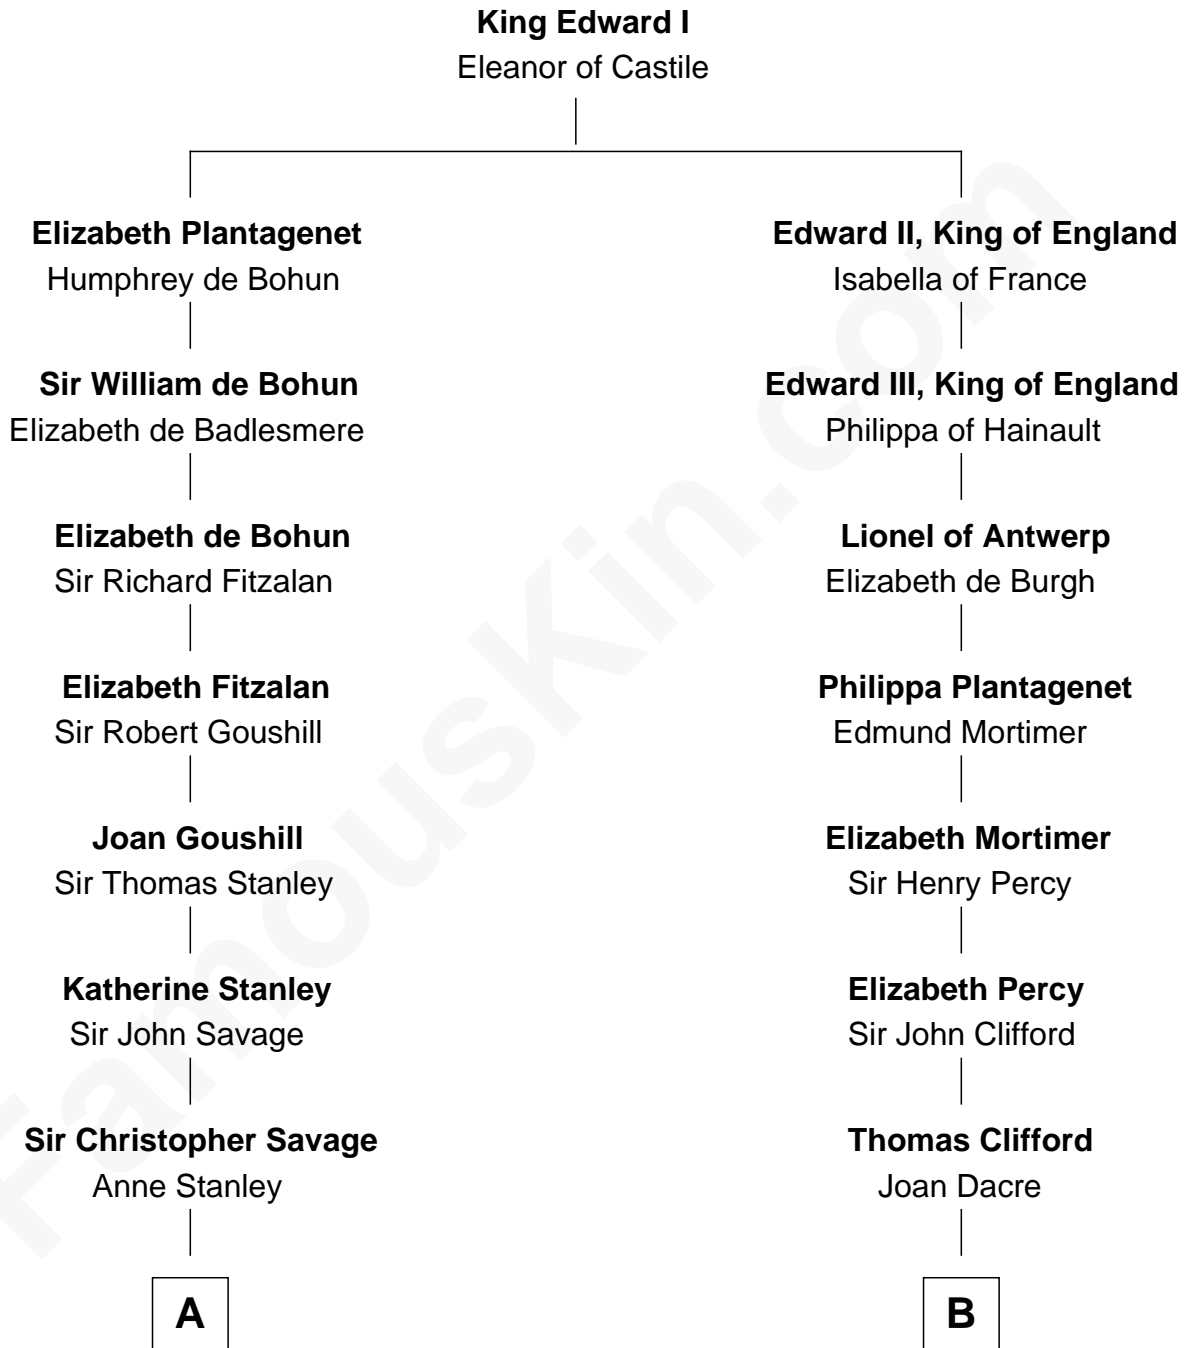

# FamousKin.com Relationship Chart of

**Adlai Stevenson III**

*U.S. Senator from Illinois*

17th cousin 4 times removed of

**George Mason**

*Father of the U.S. Bill of Rights*

**C**

—  
**Mary Peachy Frye**  
Rev. Lewis Warner Green

—  
**Letitia Green**  
Adlai Ewing Stevenson

—  
**Lewis Green Stevenson**  
Helen Louise Davis

—  
**Adlai Ewing Stevenson**  
Ellen Borden

—  
**Adlai Stevenson III**  
*U.S. Senator from Illinois*

FamousKin.com