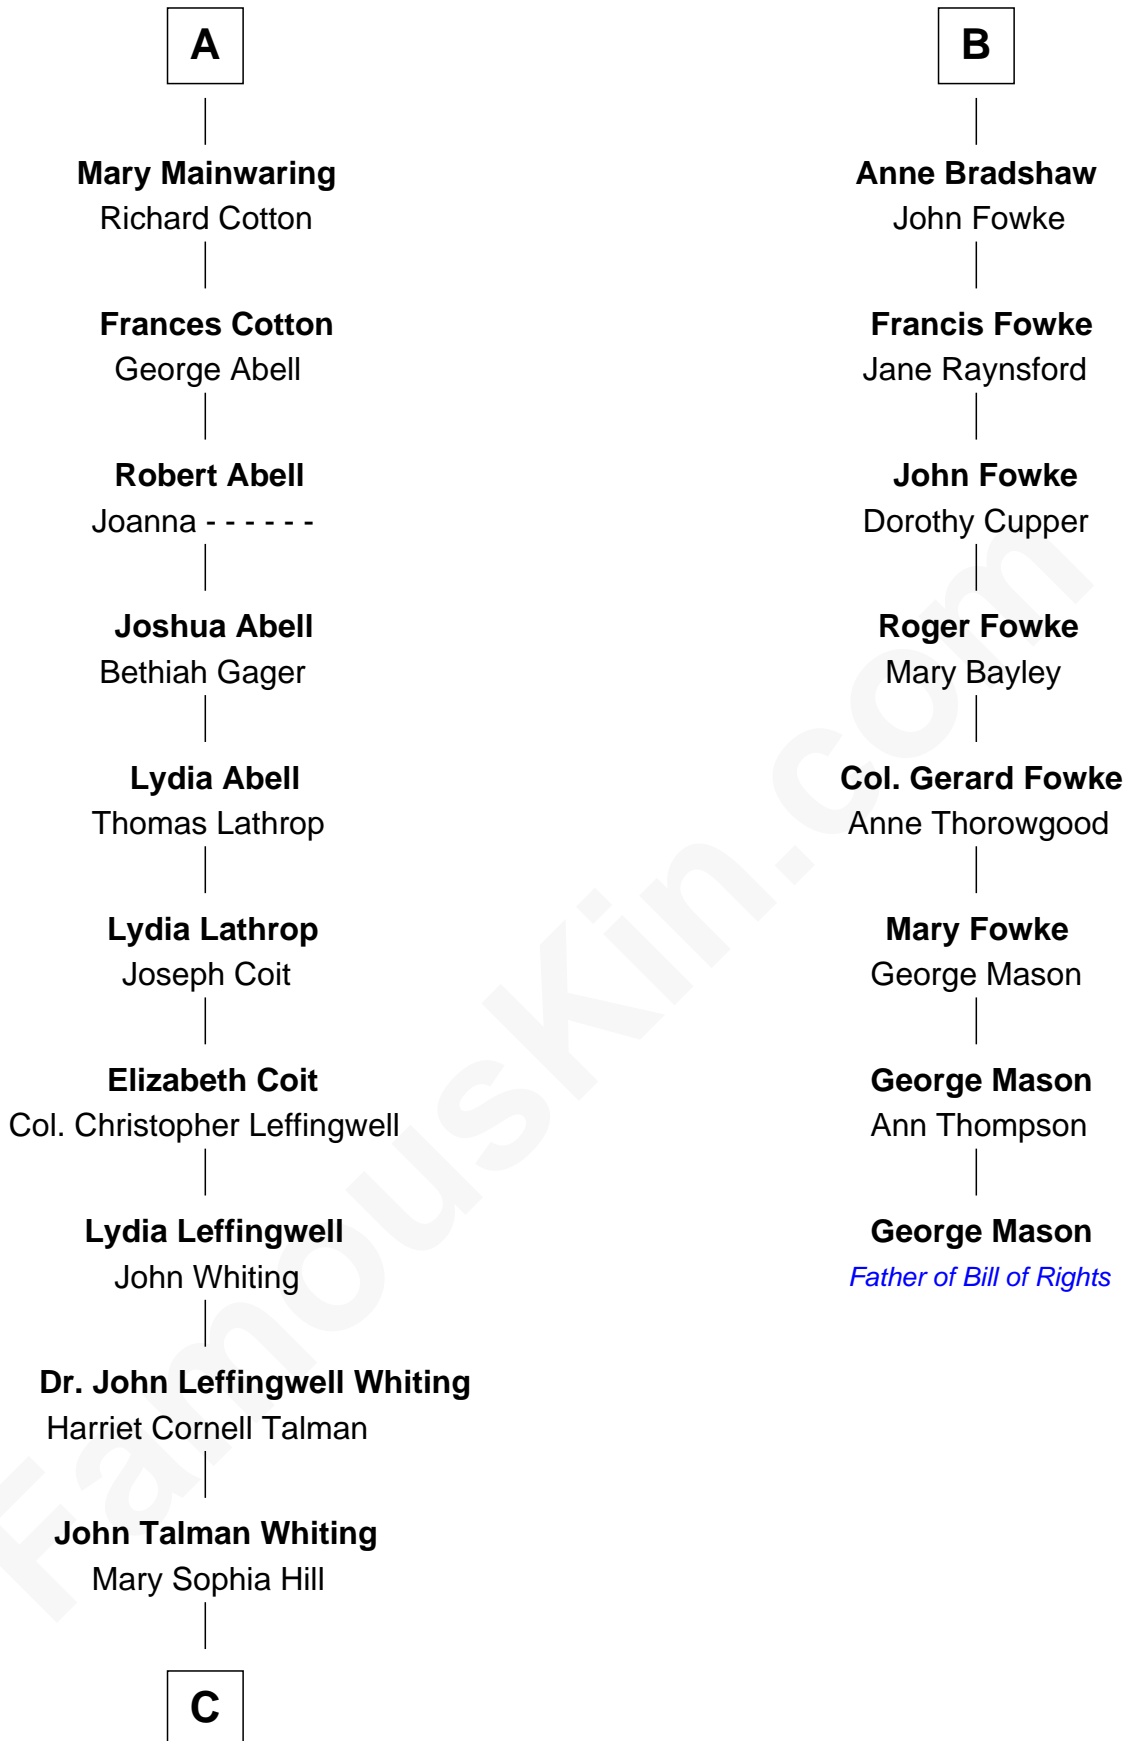

FamousKin.com Relationship Chart of

Adlai Stevenson III

U.S. Senator from Illinois

14th cousin 6 times removed of

George Mason

Father of the U.S. Bill of Rights

John de Welles

Maud de Roos

Anne de Welles

James Butler

James Butler

Joan Beauchamp

Elizabeth Butler

John Talbot

Ann Talbot

Sir Henry Vernon

Elizabeth Vernon

Sir Robert Corbet

Dorothy Corbet

Sir Richard Mainwaring

Sir Arthur Mainwaring

Margaret Mainwaring

A

Margery de Welles

Elizabeth Delves

Margaret Aston

John Kinnersley

Isabel Kinnersley

John Bradshaw

B

C

—
Mary DeGama Whiting