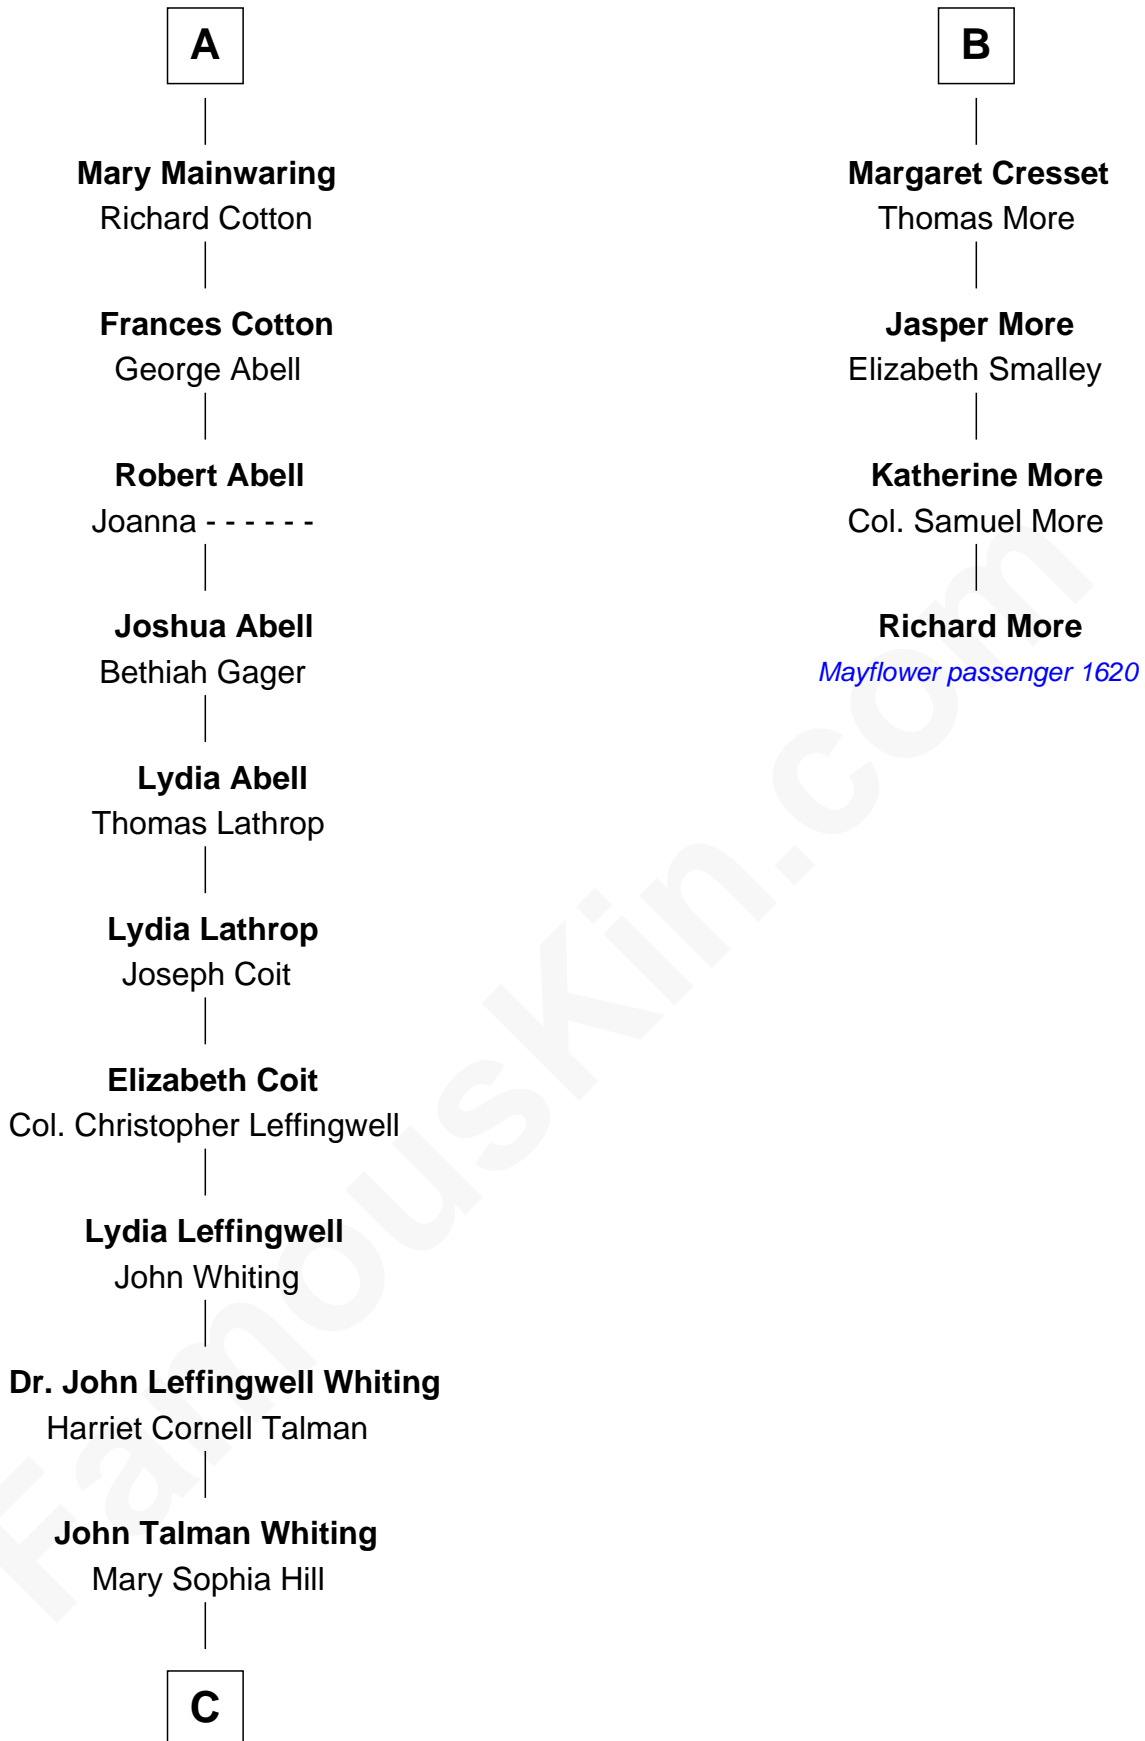

FamousKin.com Relationship Chart of

Adlai Stevenson III

U.S. Senator from Illinois

MAYFLOWER

10th cousin 10 times removed of

Richard More

(c1614 - c1696) Mayflower passenger 1620

Sir Thomas de Beauchamp

Sir Henry Vernon

Elizabeth Vernon

Sir Robert Corbet

Dorothy Corbet

Sir Richard Mainwaring

Sir Arthur Mainwaring

Margaret Mainwaring

A

Matilda Clifford

Sir Edmund Sutton

Dorothy Sutton

Richard Wrottesley

Joan Wrottesley

Richard Cresset

B

C

—
Mary DeGama Whiting

William Borden

—
John Borden

Ellen Wallace Waller

—
Ellen Borden

Adlai Ewing Stevenson

—
Adlai Stevenson III

U.S. Senator from Illinois