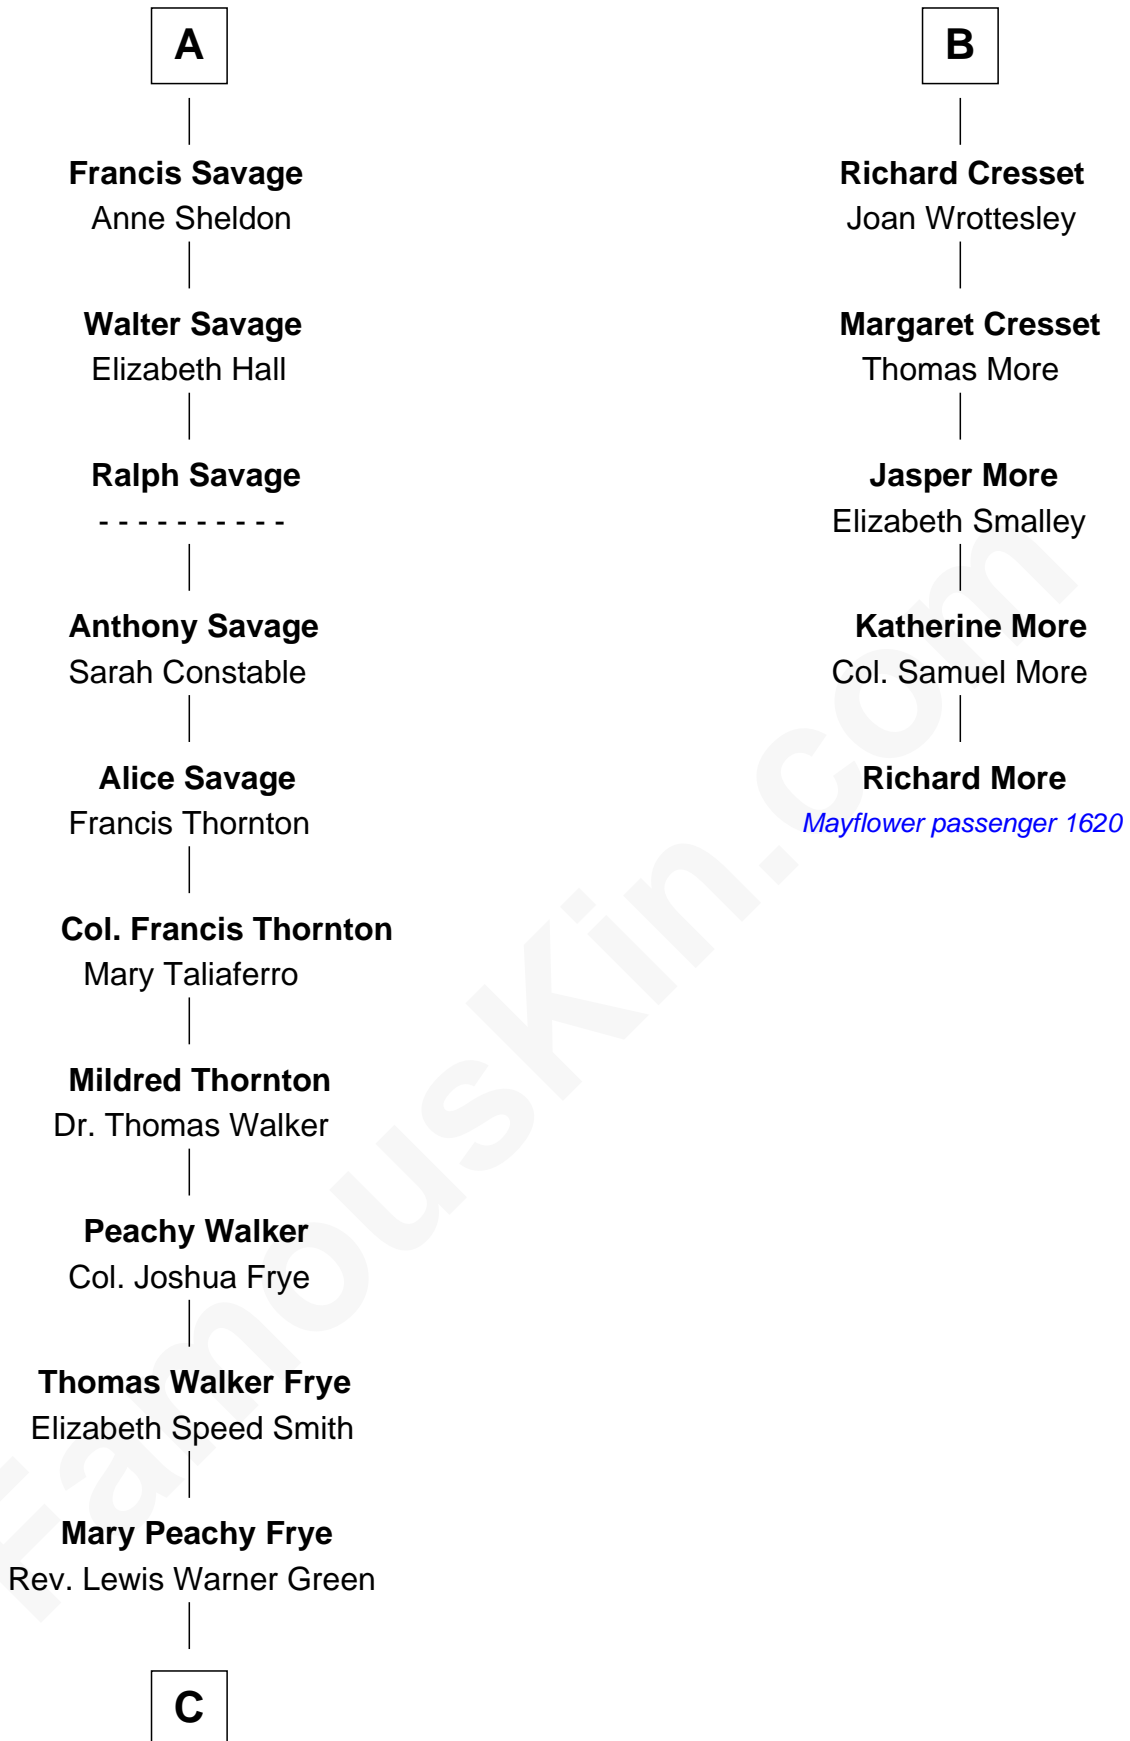

FamousKin.com Relationship Chart of

Adlai Stevenson III

U.S. Senator from Illinois

11th cousin 9 times removed of

Richard More

(c1614 - c1696) Mayflower passenger 1620

MAYFLOWER

Henry Plantagenet

Joan of Lancaster

John de Mowbray

John de Mowbray

Elizabeth de Segrave

Margaret Mowbray

Sir Reginald Lucy

Sir Walter Lucy

Eleanor L'Arcedeckne

Eleanor Lucy

Sir Thomas Hopton

Elizabeth Hopton

Sir Roger Corbet

Jane Corbet

Thomas Cresset

B

C

—
Letitia Green

Adlai Ewing Stevenson

—
Lewis Green Stevenson

Helen Louise Davis

—
Adlai Ewing Stevenson

Ellen Borden

—
Adlai Stevenson III

U.S. Senator from Illinois